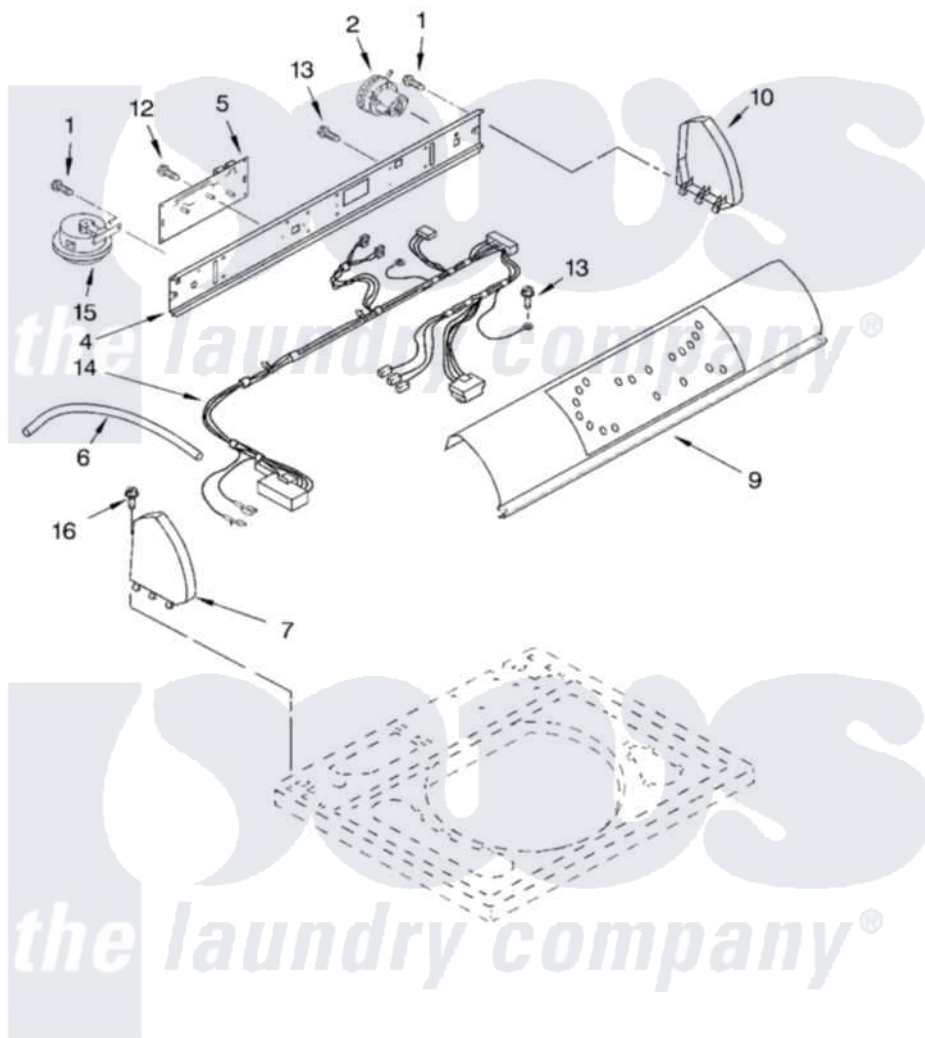

Whirlpool GSX9885JQ1 06 - CONTROL PANEL PARTS

CONTROL PANEL PARTS

For Models: GSX9885JQ1, GSX9885JT1
(Designer White) (Biscuit)

8179884

9

Whirlpool [Residential Whirlpool GSX9885JQ1 Washer Parts](#) Parts Diagram 06 - CONTROL PANEL PARTS
Click on the part number to view part

Item	Original Part Number	Replaced By	Status	Part Description
1	90767			Screw, 8A X 3/8 HeX Washer Head Tapping
2	8054764	W10311358		Switch-WL
4	8274302			Bracket, Control
5	8526076	8577278		Control-Elec
6	8055239	353244		Hose, Pressure Switch
7	8271365	279962		Endcap
"	8271368	279965		Endcap
9	8274396		Not Available	Panel, Console (White)
"	8274397			Panel, Console
10	8271359	279962		Endcap
"	8271362	279965		Endcap
12	3400826			Screw, 8-18 X 3/4
13	3400073			Screw, Ground
14	3956128			Harness, Wiring
15	8299559			Transducer, Pressure
16	388326			Screw, 8-18 X 1.25