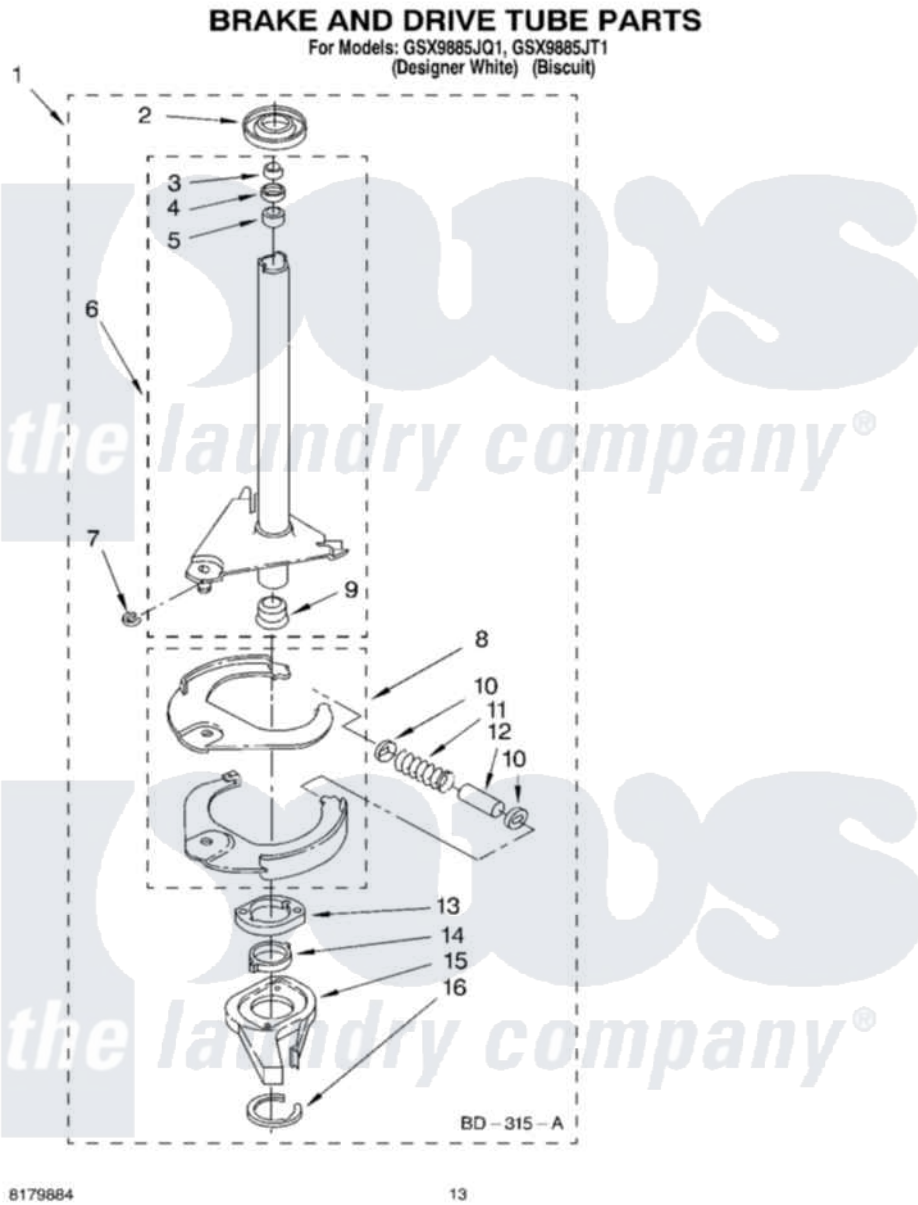

Whirlpool GSX9885JQ1 08 - BRAKE AND DRIVE TUBE PARTS

8179884

13

Whirlpool Residential Whirlpool GSX9885JQ1 Washer Parts Parts Diagram 08 - BRAKE AND DRIVE TUBE PARTS
Click on the part number to view part

Item	Original Part Number	Replaced By	Status	Part Description
1	388952	285792		Basketdrive
2	62658			Ring, Thrust
3	91939			Seal, Shaft
4	356427			Seal, Spin Pinion
5	356937			Spacer, Drive Tube
6	64027	64208		Tube-Spin
7	64035	W10083190		Ring, Retaining
8	64232	285438		Shoe-Brake
9	62703	8546462		"T" Bearing, Spin Tube
10	62648	285658		Sleeve
11	387806		Not Available	Spring, Brake
12	62909	285658		Sleeve
13	63023	8546461		Cam, Brake Release
14	63022			Sleeve, Cam
15	64194	285790		Lining
16	90368	W10083200		Ring, Retaining

" N/A

Not Available

FOLLOWING PARTS NOT
ILLUSTRATED

" [285208](#)

Lubricant