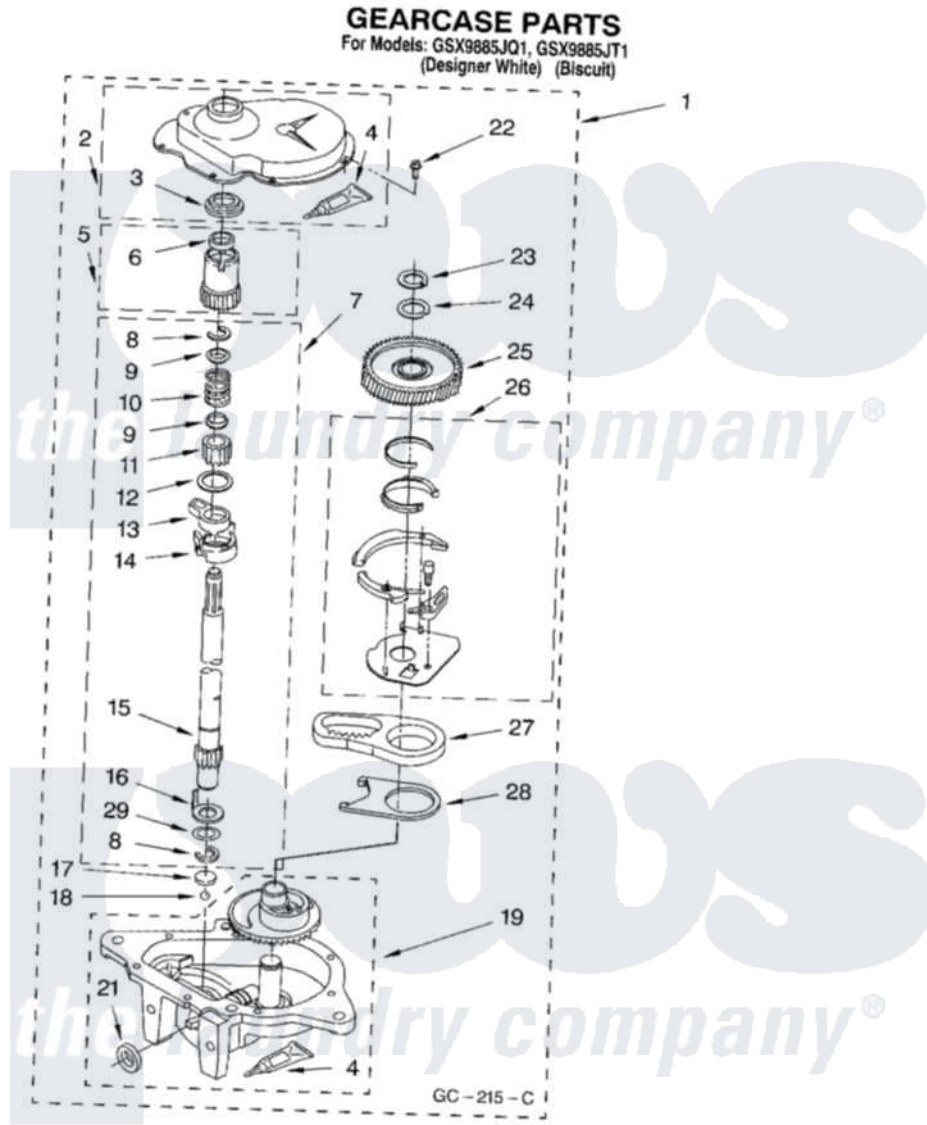

Whirlpool GSX9885JQ1 09 - GEARCASE PARTS

14

8179884

Whirlpool [Residential Whirlpool GSX9885JQ1 Washer Parts](#) Parts Diagram 09 - GEARCASE PARTS
 Click on the part number to view part

Item	Original Part Number	Replaced By	Status	Part Description
1	3360630	3360629		Gearcase
2	285202			Cover, Gearcase
3	3349985			Seal, Gearcase Cover
4	285195			Sealer Sealer, Gasket
5	63320	285362		Gear and Pinion
6	356427			Seal, Spin Pinion
7	389387			Shaft, Agitator
8	90369		Not Available	Ring, Retaining (2)
9	62677			Retainer, Spring
10	62676			Spring, Agitator
11	63273	285509		Shaft, Agitator
12	62619			Washer, Agitator Gear
13	62580	285206		Cam-Agitator
14	62581	285206		Cam-Agitator
15	285509			Shaft, Agitator
16	62618			Washer, Cam Thrust

17	16018	285205	Bearing
18	85529	285205	Bearing
19	389230	285515	Gearcase
21	285352		Seal Kit, Thrust Plug
22	3351614		Screw, Gearcase Cover Mounting
23	3362552	285765	Ring-Retr
24	285735	285766	Washer Kit, Thrust
25	62570	285362	Gear and Pinon
26	388253	999516	Shelf-Glas
27	3349296	8546456	Rack, Connecting
28	62621		Actuator, Shift
29	388815		Washer, Intermediate 1 3976263 Miscellaneous Parts Bag 2 3976300 Washer, Inlet Hose 3 3366913 Clamp, Hose