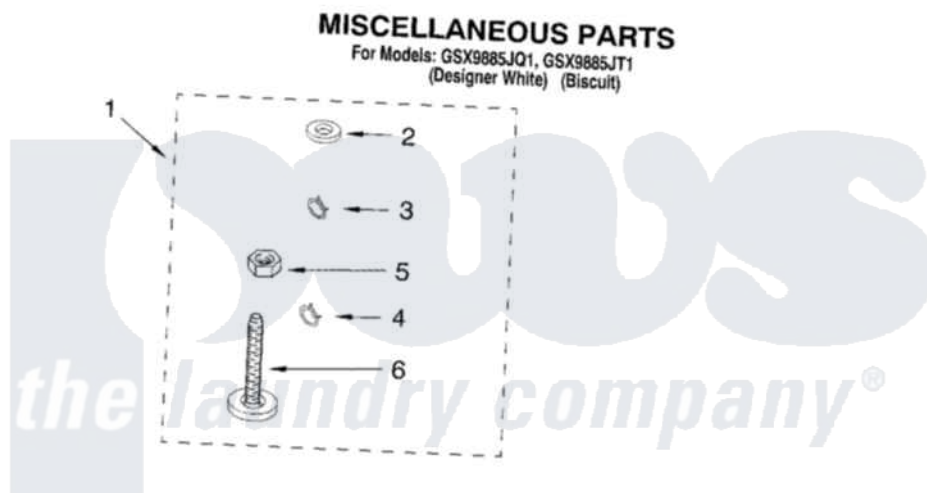

Whirlpool GSX9885JQ1 11 - MISCELLANEOUS PARTS OPTIONAL PARTS (NOT INCLUDED)

Whirlpool [Residential Whirlpool GSX9885JQ1 Washer Parts](#) Parts Diagram 11 - MISCELLANEOUS PARTS OPTIONAL PARTS (NOT INCLUDED)

[Click on the part number to view part](#)

Item	Original Part Number	Replaced By	Status	Part Description
1	3976263	285654		Parts-Misc
2	3976300	16123		Washer Inlet-Hose Miscellaneous Parts Must be Ordered Separately.
3	3366913	3357331		Clamp, Drain
4	3366912	356138		Clamp, Hose
5	3359452			Nut, Lock
6	389102	W10001130		Foot, Leveling
"	72017			Paint, Touch-Up
"	4392899			Paint, Touch-Up
"	350938			Paint, Pressurized Spray B
"	350930			Paint, Pressurized Spray B
"	4392901			Paint, Pressurized Spray
"	799344			Paint, Touch-Up)
"	4392900			Paint, Bulk)