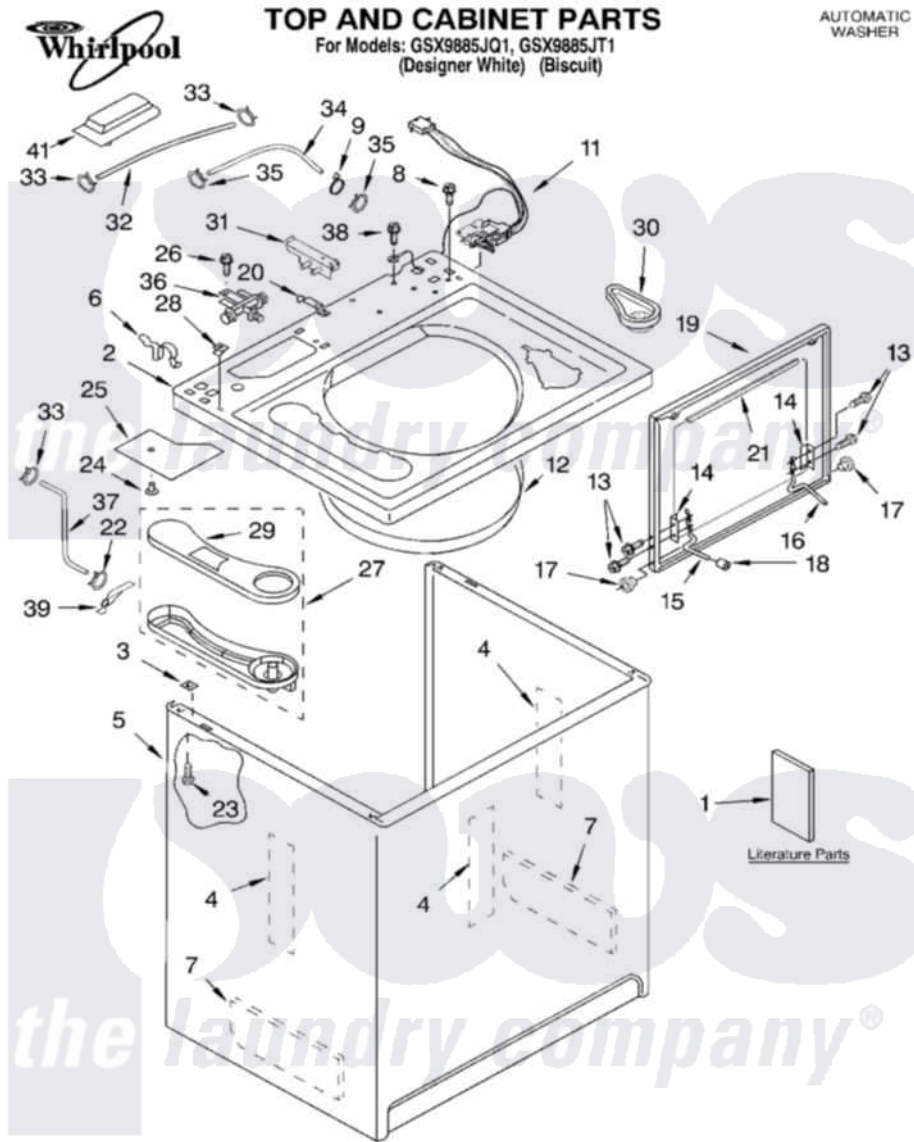

Whirlpool GSX9885JT1 01 - TOP AND CABINET PARTS

3-03 Printed in U.S.A. (drd)

1

Part No. 8179884

[Whirlpool Residential Whirlpool GSX9885JT1 Washer Parts](#) Parts Diagram 01 - TOP AND CABINET PARTS
 Click on the part number to view part

Item	Original Part Number	Replaced By	Status	Part Description
1	LIT3952817		Not Available	Literature Parts (Installation Instructions)
"	LIT3954914		Not Available	Literature Parts (Tech Sheet Use & Care Guide)
"	LIT3953949		Not Available	Literature Parts (English)
"	LIT3954818		Not Available	Literature Parts (French)
"	LIT3956127		Not Available	Literature Parts (Wiring Diagram)
"	LIT3956265		Not Available	Literature Parts (Energy Guide)
"	N/A		Not Available	Following May Be Purchased DO-IT-YOURSELF REPAIR MANUALS
"	LIT4313896	4313896		Do-It-Yourself Repair Manuals
2	8274365			Top
"	8274367			Top
3	62750			Spacer, Cabinet To Top (4)
4	3976348			Absorber, Sound
5	8280604			Cabinet

"	3954358		Cabinet
6	62780		Clip, Top And Cabinet And Rear Panel
7	8054736		Cabinet-Sound Absorber
8	3400611		Screw And Washer, Lid Switch
9	3352501	8559320	Restraint, Hose
11	8054980		Switch, Lid
12	8271956		Splash Shield Assembly
13	355274	W10119828	Screw, Lid Hinge Mounting
14	21097		Pad, Lid Hinge
15	8055257		Hinge, Lid
16	8055256		Hinge, Lid
17	8319539		Bearing, Lid Hinge
18	19119		Bumper, Lid Hinge
19	8274362	3957545	Lid
"	8274364	3957546	Lid
20	357144		Clip, Wire
21	8054939		Seal, Lid
22	371505	596669	Clamp, Manifold
23	3390631		Screw, 10-16 X 3/8
24	8280537		Rivet, Shield
25	8272149		Shield, Spill
26	3357011	308685	Side Trim)
27	8055237		Dispenser, Bleach And Fabric Softener
28	357213		Nut, Push-In
29	8272009		Cover, Dispenser
30	8055238		Dispenser, Detergent
31	8055243		Connector, 2-Port
32	8055266		Hose, Fabric Softener
33	371506	596669	Clamp, Manifold
34	8055267	8317938	Hose
35	301958	596669	Clamp, Manifold
36	8272010		Connector, Venturi
37	8283537		Hose, Bleach
38	3400073		Screw, Ground
39	8271943		Restraint
41	8055247	8541605	Cover, Access