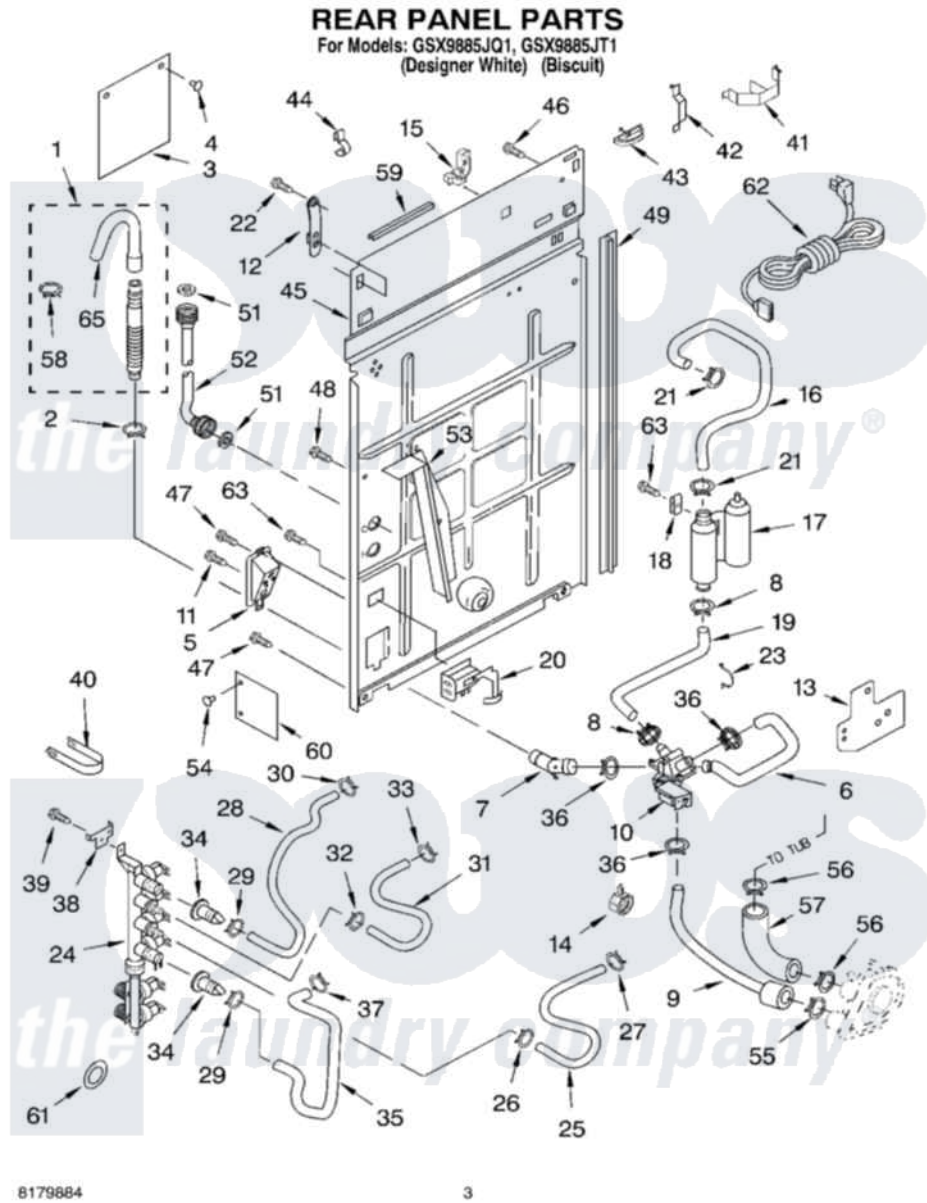

# Whirlpool GSX9885JT1 02 - REAR PANEL PARTS

Whirlpool [Residential Whirlpool GSX9885JT1 Washer Parts](#) Parts Diagram 02 - REAR PANEL PARTS  
Click on the part number to view part

Item	Original Part Number	Replaced By	Status	Part Description
1	3951609	<a href="#">285664</a>		Hose
"	661577	<a href="#">285666</a>		Hose
"	3357090	<a href="#">285702</a>		Hose
2	3366912	<a href="#">356138</a>		Clamp, Hose
3	<a href="#">8282565</a>			Drape, Rear Panel
4	<a href="#">8282566</a>			Clip, Pine Tree
5	<a href="#">3976335</a>			Bracket, Valve Mtg
6	<a href="#">8317908</a>			Hose, 2-Way Valve To Drain
7	<a href="#">3976337</a>			Connector, Hose
8	370445	<a href="#">285655</a>		Clamp, Hose
9	8317907	<a href="#">3358562</a>		Hose, Pump To Two-Way Valve
10	<a href="#">3358559</a>			Valve, 2-Way
11	<a href="#">3352299</a>			Screw
12	8318255	<a href="#">8568314</a>		Strap, Console
13	<a href="#">3948552</a>			Shield, 2-Way
14	<a href="#">3976395</a>			Restraint, Hose