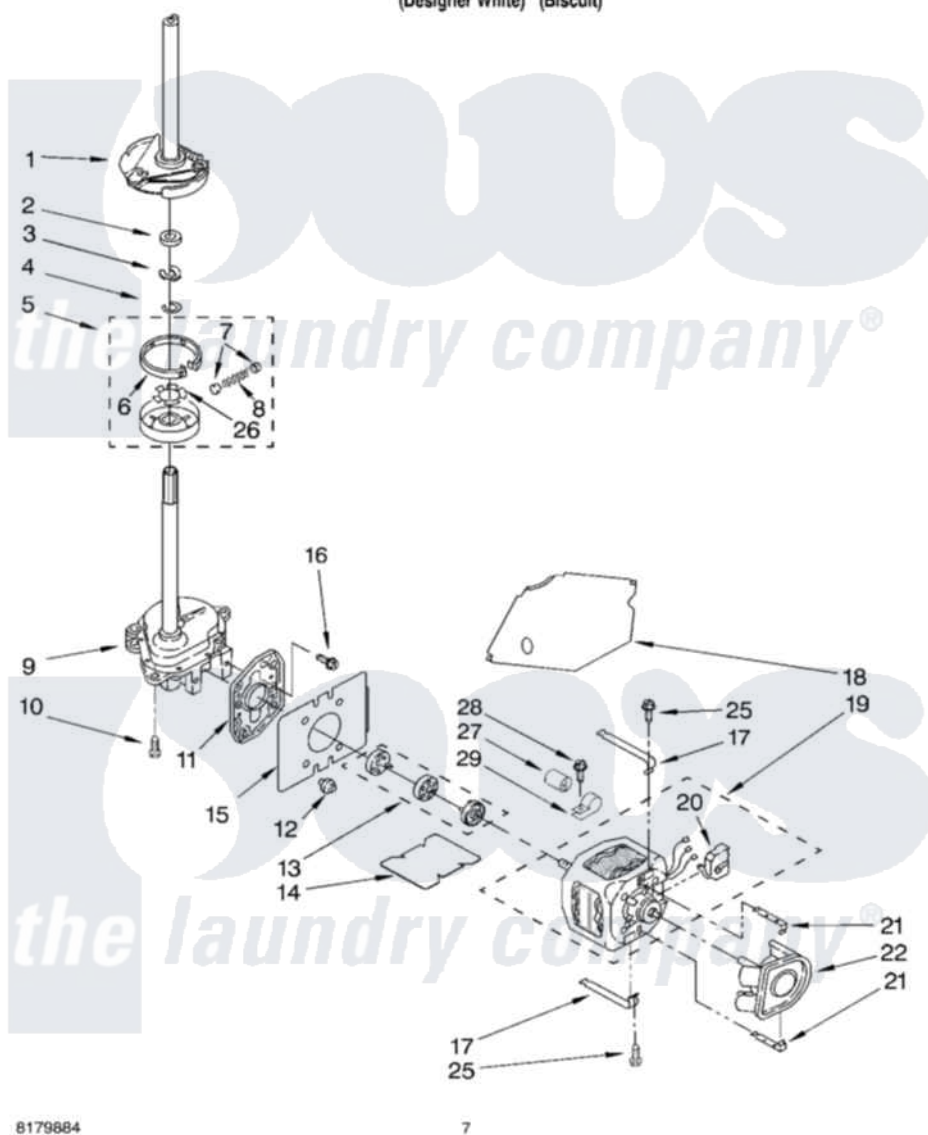

Whirlpool GSX9885JT1 04 - BRAKE, CLUTCH, GEARCASE, MOTOR AND PUMP PARTS

BRAKE, CLUTCH, GEARCASE, MOTOR AND PUMP PARTS

For Models: GSX9885JQ1, GSX9885JT1
(Designer White) (Biscuit)

8179884

7

Whirlpool [Residential Whirlpool GSX9885JT1 Washer Parts](#) Parts Diagram 04 - BRAKE, CLUTCH, GEARCASE, MOTOR AND PUMP PARTS
Click on the part number to view part

Item	Original Part Number	Replaced By	Status	Part Description
1	388952	285792		Basketdrive
2	63292			Washer, Spin Tube Thrust
3	62697	W10080230		Ring, Spin Tube Support
4	63283	285353		Ring
5	3951311	285785		Clutch
6	3951308	285790		Lining
7	62646			Cap, Clutch Spring
8	3946792			Spring And Damper Assembly
9	3360630	3360629		Gearcase
10	3357334	3400516		Screw Anti-Rattle
11	62611			Plate, Motor Mount To Gearcase
12	62691			Grommet, Motor
13	285753	285753A		Coupling
14	3946532			Shield, Motor

15	8282581		Shield, Splash
16	3400516		Screw Anti-Rattle
17	3349637	W10086010	Retainer, Motor
18	8054680		Shield, Tub To Motor
19	8529935		Motor, Main Drive
20	8529896		Switch, Main Drive Motor
21	62700	8546127	Retainer, Pump
22	3363394		Pump
25	3387485	273556	Screw, 10-16 X 5/8
26	3355454		Clip, Main Drive
27	661605	8572720	Capacitor, Motor Start
28	62863	3390631	Screw, 10-16 X 3/8
29	357030		Clamp, Capacitor