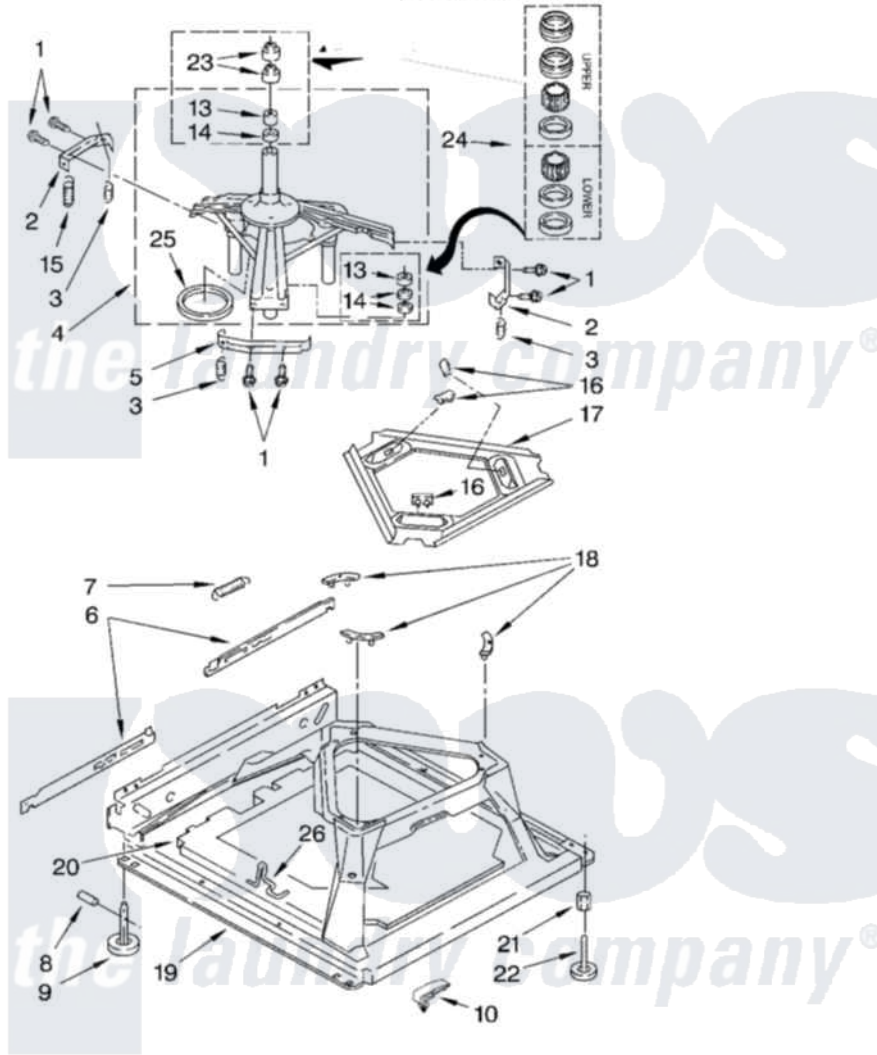

# Whirlpool GSX9885JT1 05 - MACHINE BASE PARTS

## MACHINE BASE PARTS

For Models: GSX9885JQ1, GSX9885JT1  
(Designer White) (Biscuit)

8

8179884

Whirlpool [Residential Whirlpool GSX9885JT1 Washer Parts](#) Parts Diagram 05 - MACHINE BASE PARTS  
Click on the part number to view part

Item	Original Part Number	Replaced By	Status	Part Description
1	<a href="#">3400076</a>			Screw, Bracket Mounting
2	8282552		Not Available	Bracket, Spring Outer (2)
3	<a href="#">63907</a>			Spring, Suspension
4	3362087	<a href="#">280184</a>		Support
5	<a href="#">8282550</a>			Bracket, Spring Outer
6	<a href="#">63466</a>			Link, Leveling Mechanism
7	62597	<a href="#">8316845</a>		Spring
8	<a href="#">62837</a>			Pin, Knurled
9	62596	<a href="#">285244</a>		Feet-Leveling
10	3976276		Not Available	Clip, Sound Board (2)
13	3347047	<a href="#">8546455</a>		Bearing, Centerpost
14	357409	<a href="#">359449</a>		Seal, Agitator Shaft
15	8318050	<a href="#">285901</a>		Spring
16	62568	<a href="#">285219</a>		Pad
17	<a href="#">3946509</a>			Plate, Suspension
18	3363660	<a href="#">285744</a>		Pad

19	3946512	<a href="#">285771</a>	Base
20	8283230	<a href="#">8544816</a>	Absorber, Sound
21	<a href="#">3359452</a>		Nut, Lock
22	389102	<a href="#">W10001130</a>	Foot, Leveling
23	356934	<a href="#">8577376</a>	Seal, Centerpost
24	<a href="#">285203</a>		Centerpost Bearing Kit
25	<a href="#">63134</a>		Ring, Sound Deadening
26	63806	<a href="#">W10145155</a>	Retainer, Suspension Spring