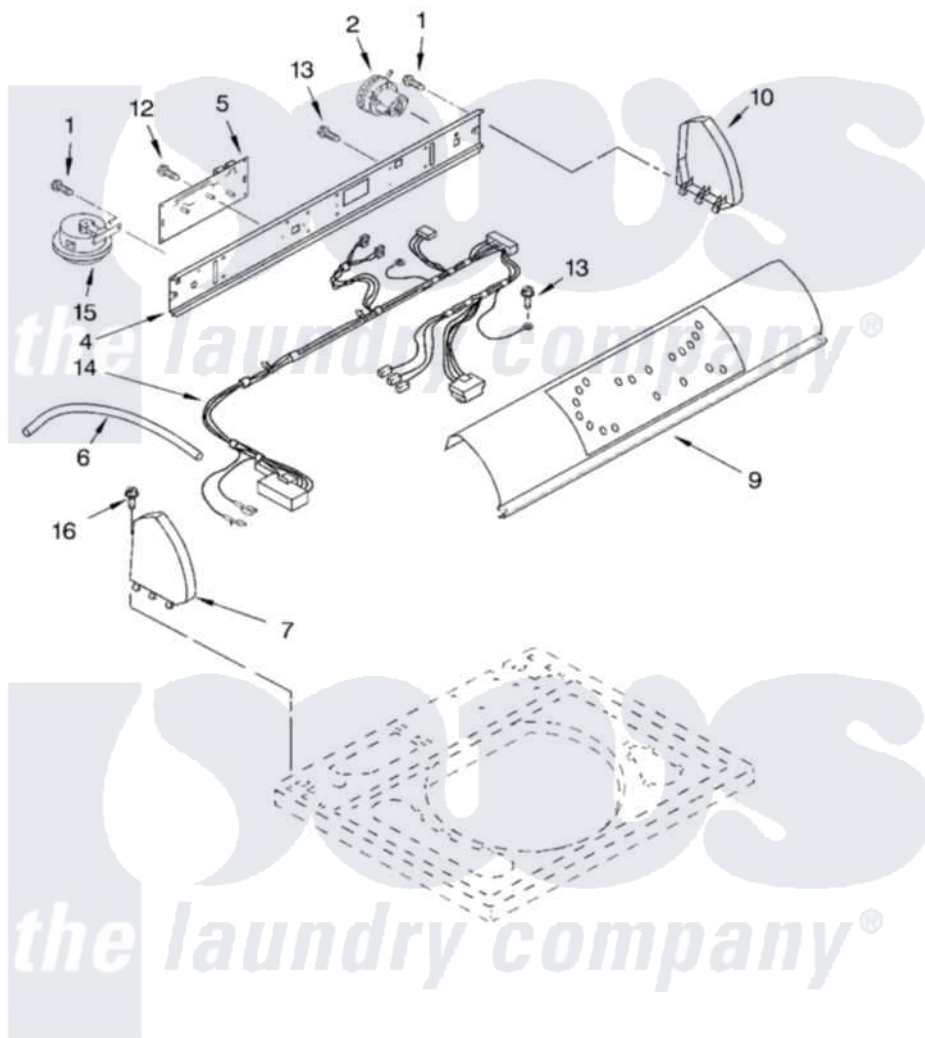

# Whirlpool GSX9885JT1 06 - CONTROL PANEL PARTS

## CONTROL PANEL PARTS

For Models: GSX9885JQ1, GSX9885JT1  
(Designer White) (Biscuit)

8179884

9

Whirlpool Residential Whirlpool GSX9885JT1 Washer Parts Parts Diagram 06 - CONTROL PANEL PARTS

[Click on the part number to view part](#)

Item	Original Part Number	Replaced By	Status	Part Description
1	<a href="#">90767</a>			Screw, 8A X 3/8 HeX Washer Head Tapping
2	8054764	<a href="#">W10311358</a>		Switch-WL
4	<a href="#">8274302</a>			Bracket, Control
5	8526076	<a href="#">8577278</a>		Control-Elec
6	8055239	<a href="#">353244</a>		Hose, Pressure Switch
7	8271365	<a href="#">279962</a>		Endcap
"	8271368	<a href="#">279965</a>		Endcap
9	8274396		Not Available	Panel, Console (White)
"	<a href="#">8274397</a>			Panel, Console
10	8271359	<a href="#">279962</a>		Endcap
"	8271362	<a href="#">279965</a>		Endcap
12	<a href="#">3400826</a>			Screw, 8-18 X 3/4
13	<a href="#">3400073</a>			Screw, Ground
14	<a href="#">3956128</a>			Harness, Wiring
15	<a href="#">8299559</a>			Transducer, Pressure
16	<a href="#">388326</a>			Screw, 8-18 X 1.25