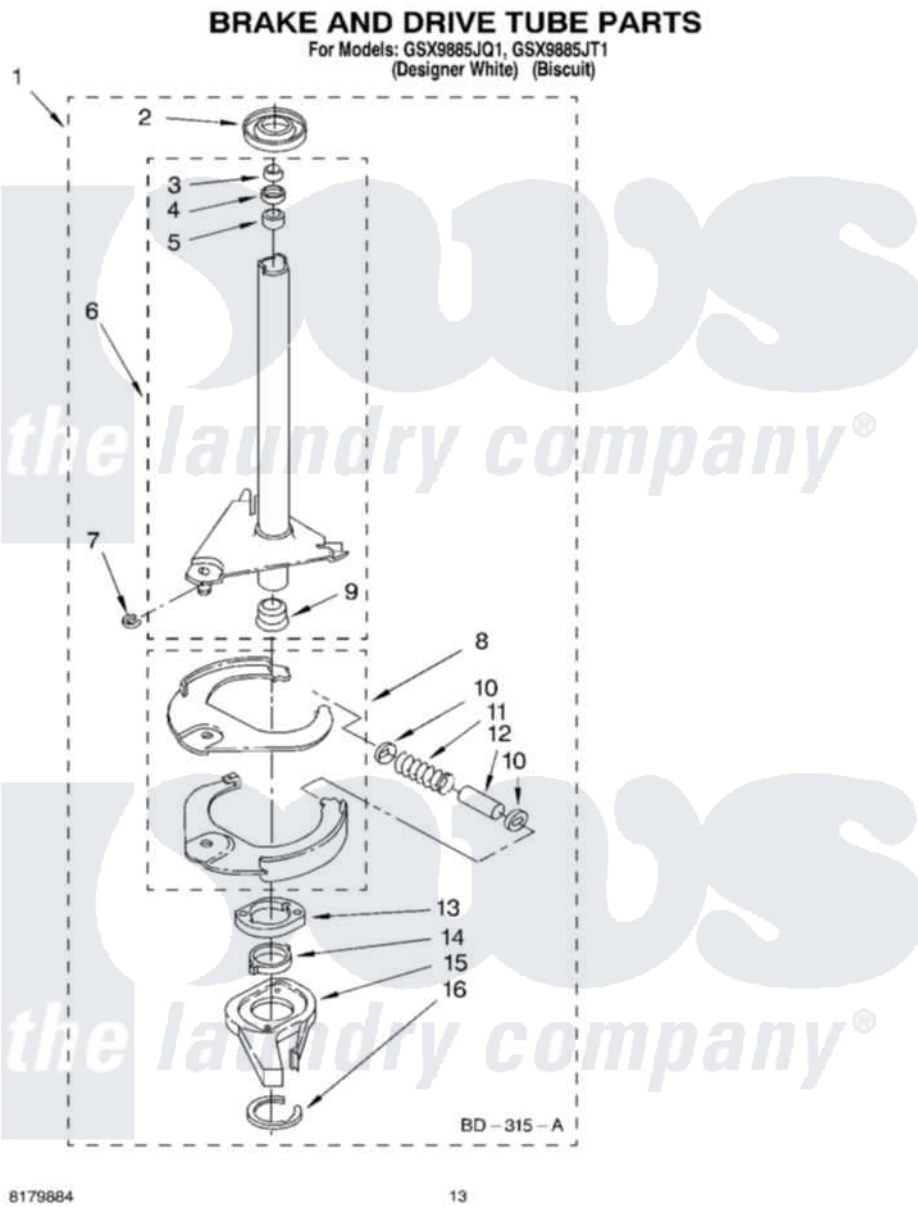

Whirlpool GSX9885JT1 08 - BRAKE AND DRIVE TUBE PARTS

8179884

13

Whirlpool Residential Whirlpool GSX9885JT1 Washer Parts Parts Diagram 08 - BRAKE AND DRIVE TUBE PARTS
Click on the part number to view part

Item	Original Part Number	Replaced By	Status	Part Description
1	388952	285792		Basketdrive
2	62658			Ring, Thrust
3	91939			Seal, Shaft
4	356427			Seal, Spin Pinion
5	356937			Spacer, Drive Tube
6	64027	64208		Tube-Spin
7	64035	W10083190		Ring, Retaining
8	64232	285438		Shoe-Brake
9	62703	8546462		"T" Bearing, Spin Tube
10	62648	285658		Sleeve
11	387806		Not Available	Spring, Brake
12	62909	285658		Sleeve
13	63023	8546461		Cam, Brake Release
14	63022			Sleeve, Cam
15	64194	285790		Lining
16	90368	W10083200		Ring, Retaining

" N/A

Not Available

FOLLOWING PARTS NOT
ILLUSTRATED

" [285208](#)

Lubricant