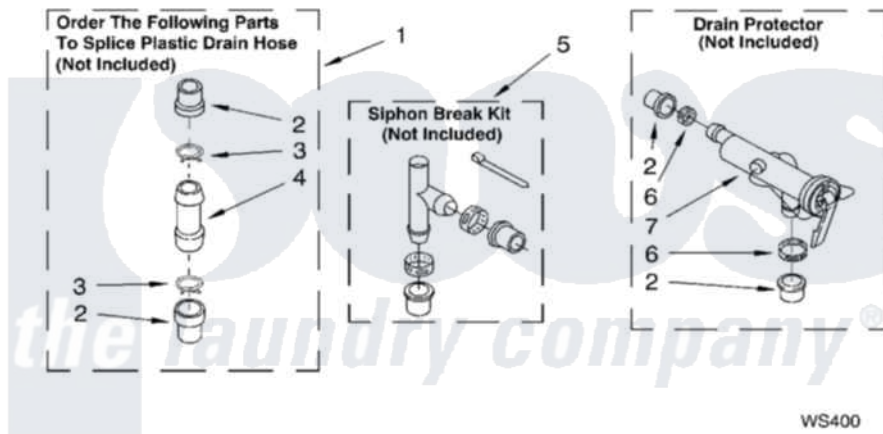

# Whirlpool GSX9885JT1 10 - WATER SYSTEM PARTS

## WATER SYSTEM PARTS

For Models: GSX9885JQ1, GSX9885JT1  
(Designer White) (Biscuit)

8179884

15

Whirlpool Residential Whirlpool GSX9885JT1 Washer Parts Parts Diagram 10 - WATER SYSTEM PARTS  
Click on the part number to view part

Item	Original Part Number	Replaced By	Status	Part Description
1	<a href="#">285442</a>			Water System Parts
2	<a href="#">285321</a>			Water System Parts
3	370447	<a href="#">285655</a>		Clamp, Hose
4	<a href="#">16272</a>			Connector, Straight
5	<a href="#">285320</a>			Water System Parts
6	65349	<a href="#">285655</a>		Clamp, Hose
7	<a href="#">367031</a>			Water System Parts