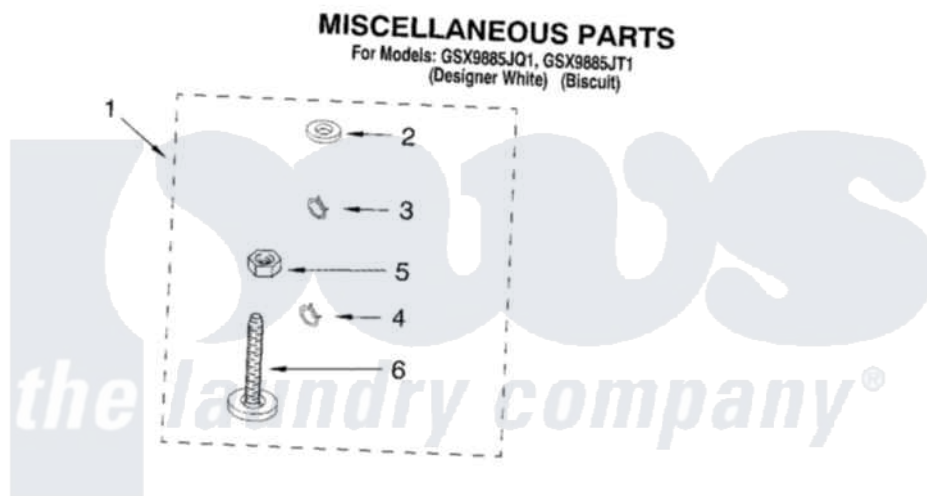

Whirlpool GSX9885JT1 11 - MISCELLANEOUS PARTS OPTIONAL PARTS (NOT INCLUDED)

Whirlpool [Residential Whirlpool GSX9885JT1 Washer Parts](#) Parts Diagram 11 - MISCELLANEOUS PARTS OPTIONAL PARTS (NOT INCLUDED)

[Click on the part number to view part](#)

Item	Original Part Number	Replaced By	Status	Part Description
1	3976263	285654		Parts-Misc
2	3976300	16123		Washer Inlet-Hose Miscellaneous Parts Must be Ordered Separately.
3	3366913	3357331		Clamp, Drain
4	3366912	356138		Clamp, Hose
5	3359452			Nut, Lock
6	389102	W10001130		Foot, Leveling
"	72017			Paint, Touch-Up
"	4392899			Paint, Touch-Up
"	350938			Paint, Pressurized Spray B
"	350930			Paint, Pressurized Spray B
"	4392901			Paint, Pressurized Spray
"	799344			Paint, Touch-Up)
"	4392900			Paint, Bulk)