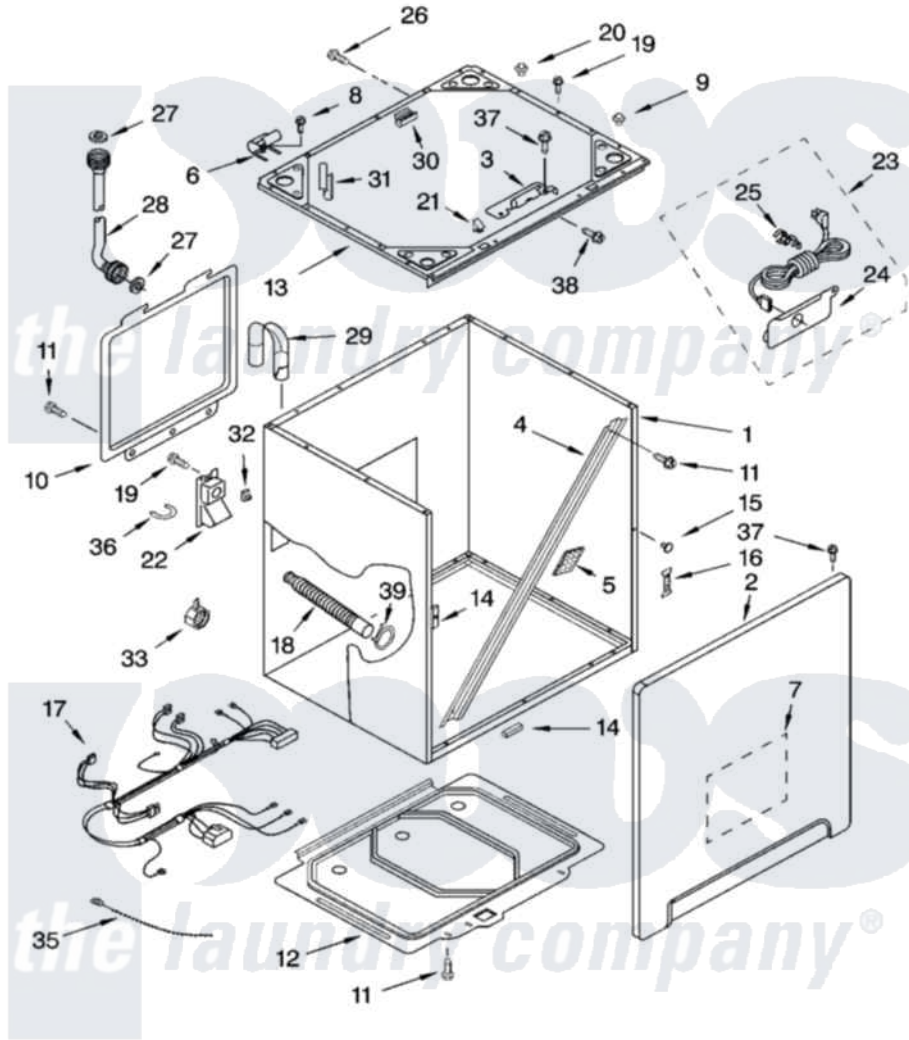

Whirlpool GVW9959KL3 02 - CABINET AND FRAME PARTS

CABINET AND FRAME PARTS

For Models: GVW9959KQ3, GVW9959KL3, GVW9959KT3
(Designer White) (Pewter) (Biscuit)

8181036

3

Whirlpool [Residential Whirlpool GVW9959KL3 Washer Parts](#) Parts Diagram 02 - CABINET AND FRAME PARTS
Click on the part number to view part

| Item | Original Part Number | Replaced By | Status | Part Description |
|------|-------------------------|-------------|---------------|------------------------|
| 1 | 8054490 | | | Cabinet |
| " | 8522247 | | | Cabinet |
| " | 3954709 | | | Cabinet |
| 2 | 8318240 | | | Panel, Front |
| " | 8522246 | | | Panel, Front |
| " | 8318242 | | Not Available | Panel, Front (Biscuit) |
| 3 | 8526005 | | | Bracket, Top Lock |
| 4 | 8283274 | | | Brace, Cabinet |
| 5 | 8283273 | | | Damper, Brace |
| 6 | 8519823 | | Not Available | Hinge, Top to Panel |
| 7 | 8317308 | | | Pad, Front Panel |
| 8 | 3400085 | | | Screw, 10-32 X 1/2 |
| 9 | 8518891 | | | Rivet |
| 10 | 8518896 | | | Panel, Back |
| 11 | 357640 | | | Screw And Washer |
| 12 | 8283364 | | | Pan, Bottom |