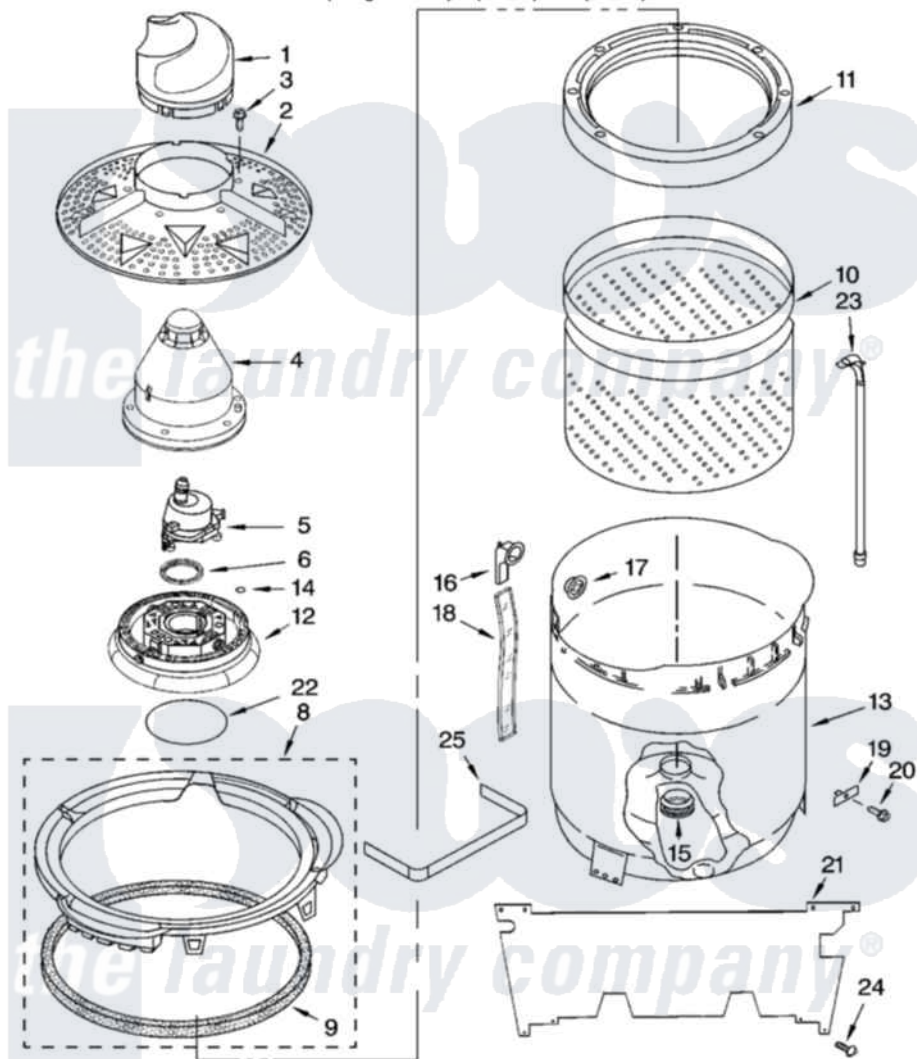

Whirlpool GVW9959KL3 03 - WASHPLATE, BASKET AND TUB PARTS

WASHPLATE, BASKET AND TUB PARTS

For Models: GVW9959KQ3, GVW9959KL3, GVW9959KT3
(Designer White) (Pewter) (Biscuit)

8181036

5

Whirlpool Residential Whirlpool GVW9959KL3 Washer Parts Parts Diagram 03 - WASHPLATE, BASKET AND TUB PARTS

[Click on the part number to view part](#)

Item	Original Part Number	Replaced By	Status	Part Description
1	8315883	285908		Dome-Wash
2	8522194	285903		Washplate
3	3400231			Bolt
4	8533210	285927		U-Joint
5	8519518	285910		Leveler
6	8520855			Nut, Lock
8	8317383	280226		Ring-Tub
9	8054355			Gasket, Tub Ring
10	8529754	285913		Basket
11	9724323			Balance Ring
12	8562580	285927		U-Joint
13	8529943			Tub
14	8312686	W10491617		Seal
15	8055288			Gasket Centerpost
16	8283307			Tube, Overflow
17	8283308			Plug, Overflow

18	8055135	Not Available	Bag, Overflow
19	9724609		Clip, Tub Retainer
20	8281145		Screw
21	8541606		Absorber, Sound
22	8312689	W10491617	Seal
23	8054989		Tube, Water Recirculation
24	3351189		Retainer, Push-In
25	8318231	Not Available	Shield, Splash (Tub Ring)