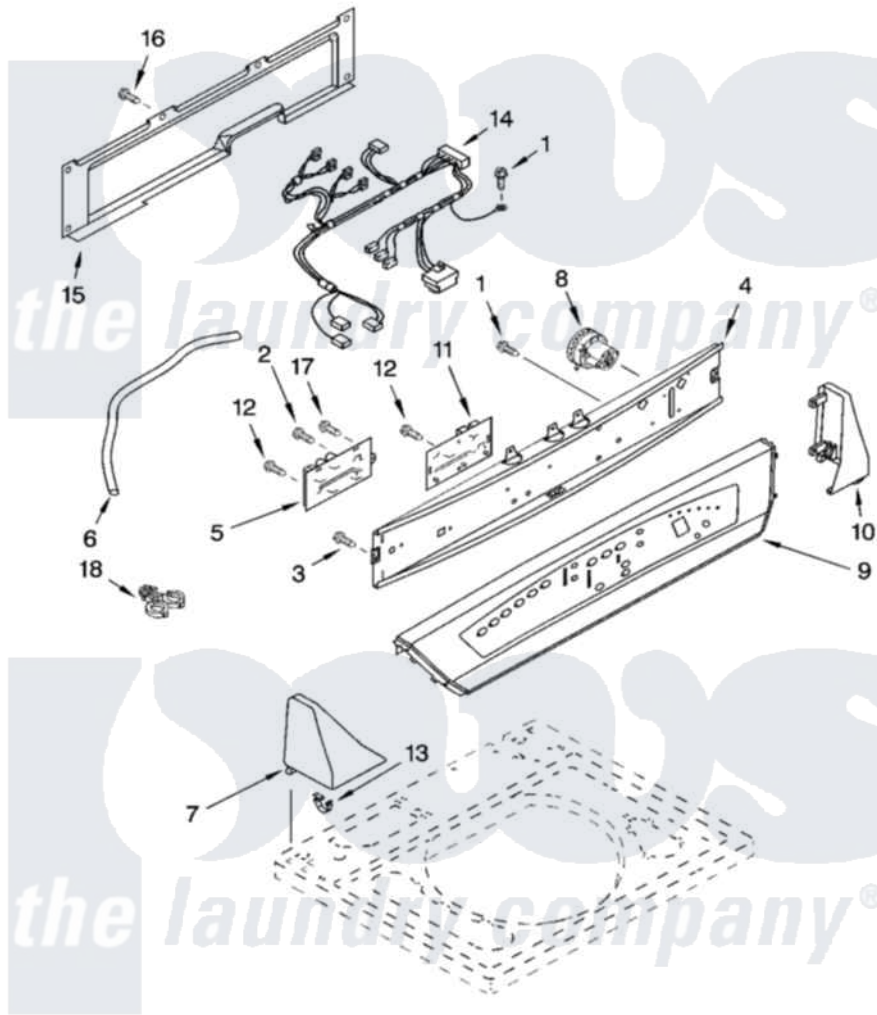

Whirlpool GVW9959KL3 04 - CONTROL PANEL PARTS

CONTROL PANEL PARTS

For Models: GVW9959KQ3, GVW9959KL3, GVW9959KT3
(Designer White) (Pewter) (Biscuit)

8181036

7

Whirlpool [Residential Whirlpool GVW9959KL3 Washer Parts](#) Parts Diagram 04 - CONTROL PANEL PARTS
Click on the part number to view part

Item	Original Part Number	Replaced By	Status	Part Description
1	3428971	3351614		Screw, Gearcase Cover Mounting
2	3196172			Screw, 6-19 X 3/8
3	304231			Screw, 8-18 X 1/2
4	8299690			Bracket, Control
5	8541034			Control, Motor
6	8054454	353244		Hose, Pressure Switch
7	8299683		Not Available	Cap, End (L.H.) (Includes Item 13) (White)
"	8299685			Cap, End
"	8299684			Cap, End
8	8054766	W10311359		Switch-WL
9	8563809			Panel, Console
"	8563810			Panel, Console
10	8299686			Cap, End
"	8299688			Cap, End
"	8299687			Cap, End

11	8571359		Control, Machine
12	1166054	719266	Screw, 8-18 X 5/8 Indented HeX Head
13	8312709		Clip-Console
14	3957285		Harness, Wiring
15	8299987		Panel, Rear
16	693995		Screw, Hex Head
17	8533972		Screw, 10-24 X 7/16
18	8055297	Not Available	Clip, Pressure Hose