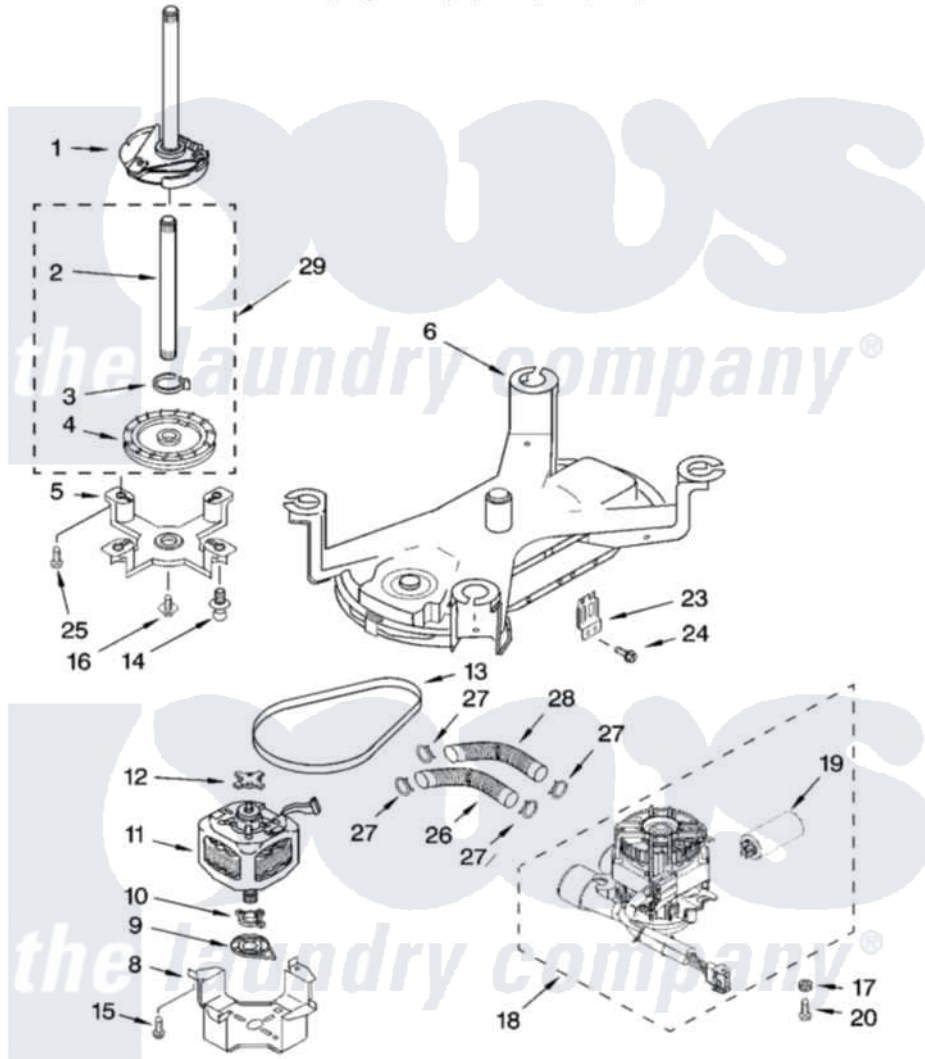

Whirlpool GVW9959KL3 05 - BRAKE, MOTOR AND PUMP PARTS

BRAKE, MOTOR AND PUMP PARTS

For Models: GVW9959KQ3, GVW9959KL3, GVW9959KT3
(Designer White) (Pewter) (Biscuit)

8181036

9

Whirlpool [Residential Whirlpool GVW9959KL3 Washer Parts](#) Parts Diagram 05 - BRAKE, MOTOR AND PUMP PARTS

[Click on the part number to view part](#)

Item	Original Part Number	Replaced By	Status	Part Description
1	8271972			Brake And Drive Tube
2	8055094			Shaft, Washplate
3	8055224			Spring Assembly
4	8282498			Pulley, Drive
5	8055091			Bearing Plate, Lower Drive
6	8054942			Support, Tub
8	8283349			Plate, Motor
9	8054912			Socket, Isolator
10	8054996			Isolator, Motor
11	9724551	285917		Motor-Drive
12	8054913			Isolator, Motor
13	8562613			Belt, Drive
14	8272127		Not Available	Stud, Ball (2)
15	3400214			Screw
16	8055225			Screw, 1/4 X 3/4
17	8283536			Isolator, Pump Motor

18	8544412	285990	Motor-Pump
19	8571814		Capacitor, Pump Motor
20	3400206		Screw
23	9725000		Bracket, Motor Connector
24	3390631		Screw, 10-16 X 3/8
25	3400215	Not Available	Screw
26	8054944		Hose, Tub To Pump
27	371504	616099	Clamp
28	8054988		Hose, Tub To Pump
29	8055089		Pulley Assembly- Drive