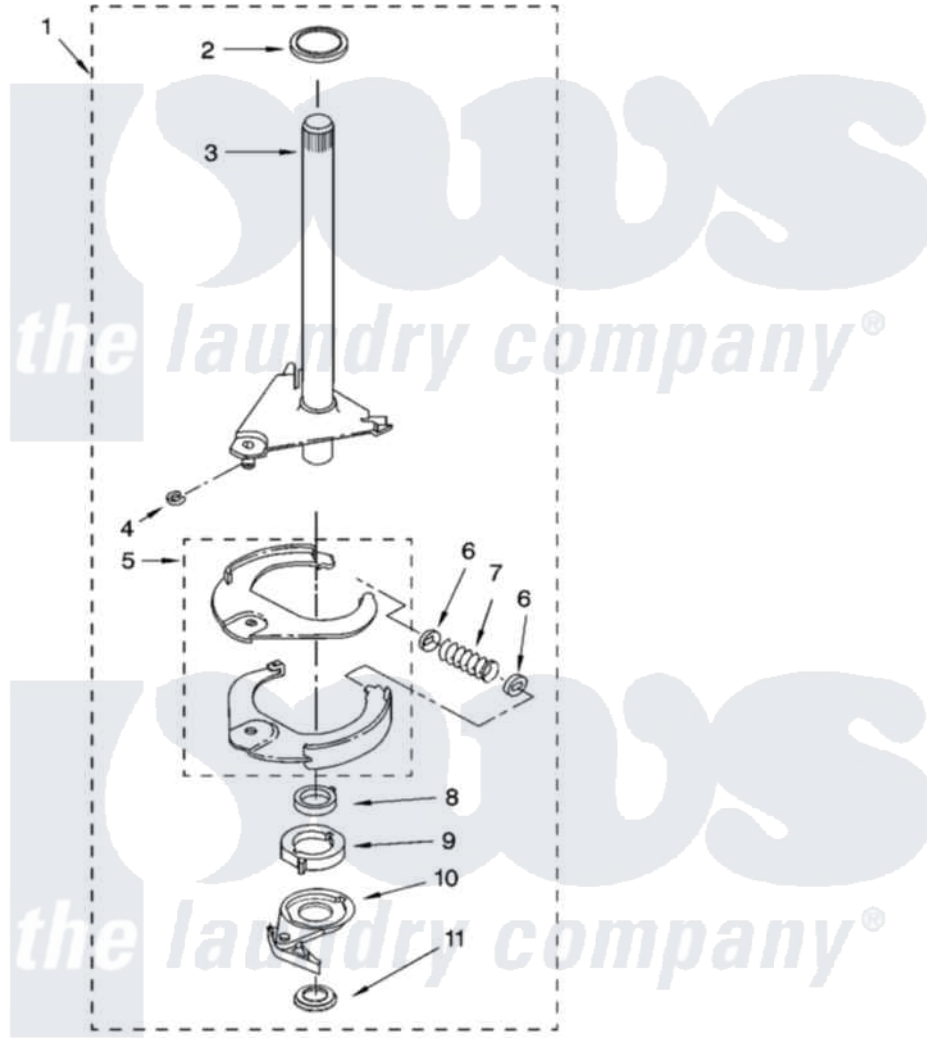

Whirlpool GVW9959KL3 07 - BRAKE AND DRIVE TUBE PARTS

BRAKE AND DRIVE TUBE PARTS

For Models: GVW9959KQ3, GVW9959KL3, GVW9959KT3
(Designer White) (Pewter) (Biscuit)

12

8181036

Whirlpool Residential Whirlpool GVW9959KL3 Washer Parts Parts Diagram 07 - BRAKE AND DRIVE TUBE PARTS
Click on the part number to view part

Item	Original Part Number	Replaced By	Status	Part Description
1	8271972			Brake And Drive Tube
2	9724189			Ring, Thrust
3	8318243			Tube, Spin
4	64035	W10083190		Ring, Retaining
5	8271887			Shoe, Brake
6	8055260			Cap, Brake Spring
7	8271969			Spring, Brake
8	8055314			Sleeve, Cam
9	8546463			Cam, Brake Release
10	8054992			Driver, Brake Cam
11	8282568			Bearing, Thrust
	72017			Paint, Touch-Up
"	4396174			Paint, Touch-Up
"	4392899			Paint, Touch-Up
"	350938			Paint, Pressurized Spray B
"	350930			Paint, Pressurized Spray B