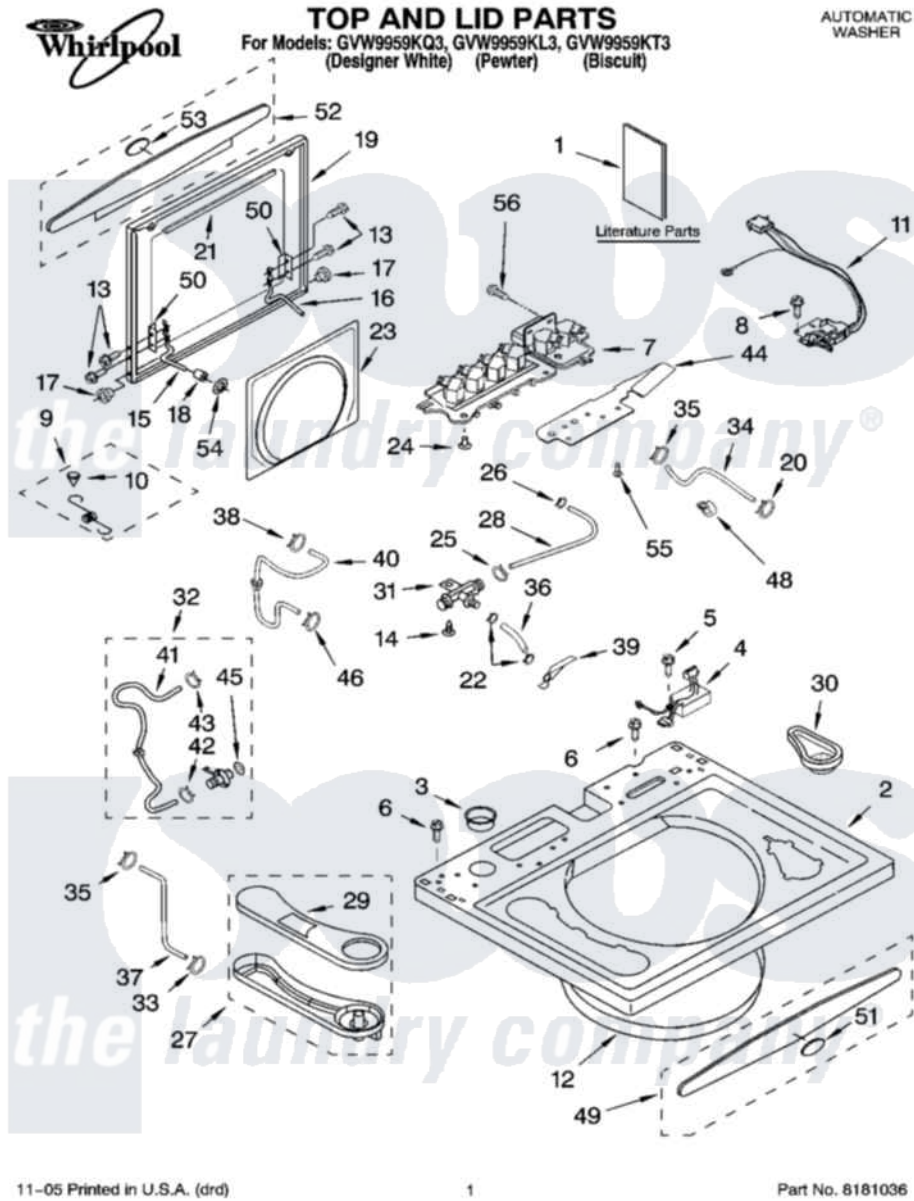

# Whirlpool GVW9959KT3 01 - TOP AND LID PARTS

Whirlpool Residential Whirlpool GVW9959KT3 Washer Parts Parts Diagram 01 - TOP AND LID PARTS  
 Click on the part number to view part

Item	Original Part Number	Replaced By	Status	Part Description
1	8530143		Not Available	Tech Sheet
"	8578239		Not Available	Use & Care Guide
"	8530145		Not Available	Wiring Diagram
"	3957469		Not Available	Energy Guide
2	<a href="#">8318130</a>			Top
"	<a href="#">8318132</a>			Top
"	<a href="#">8318131</a>			Top
3	<a href="#">8300010</a>			Bushing, Harness
4	<a href="#">8528338</a>			Filter, Line
5	1166054	<a href="#">719266</a>		Screw, 8-18 X 5/8 Indented HeX Head
6	<a href="#">3351614</a>			Screw, Gearcase Cover Mounting
7	<a href="#">9724754</a>			Valve, Water Inlet
8	<a href="#">3400611</a>			Screw And Washer, Lid Switch
9	<a href="#">384463</a>			Lid Spring
10	<a href="#">54690</a>			Plug, Button