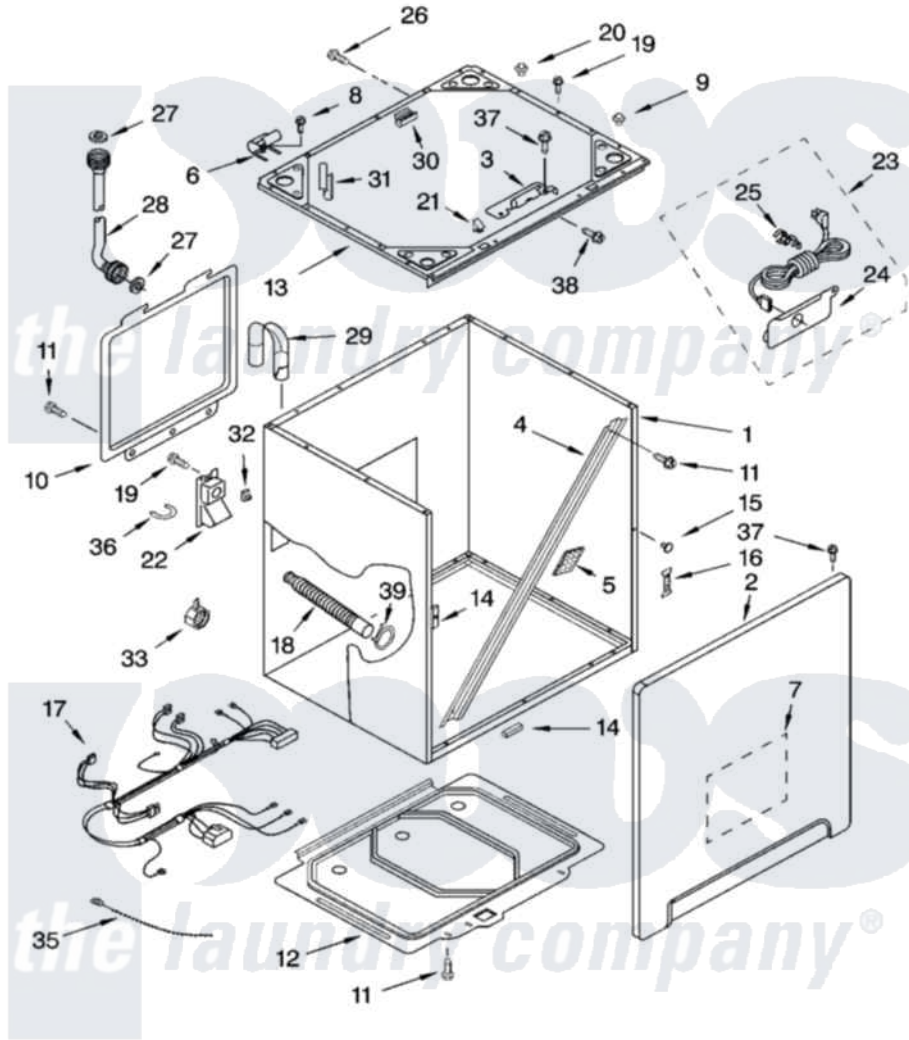

# Whirlpool GVW9959KT3 02 - CABINET AND FRAME PARTS

## CABINET AND FRAME PARTS

For Models: GVW9959KQ3, GVW9959KL3, GVW9959KT3  
(Designer White) (Pewter) (Biscuit)

8181036

3

Whirlpool [Residential Whirlpool GVW9959KT3 Washer Parts](#) Parts Diagram 02 - CABINET AND FRAME PARTS  
Click on the part number to view part

Item	Original Part Number	Replaced By	Status	Part Description
1	<a href="#">8054490</a>			Cabinet
"	<a href="#">8522247</a>			Cabinet
"	<a href="#">3954709</a>			Cabinet
2	<a href="#">8318240</a>			Panel, Front
"	<a href="#">8522246</a>			Panel, Front
"	8318242		Not Available	Panel, Front (Biscuit)
3	<a href="#">8526005</a>			Bracket, Top Lock
4	<a href="#">8283274</a>			Brace, Cabinet
5	<a href="#">8283273</a>			Damper, Brace
6	8519823		Not Available	Hinge, Top to Panel
7	<a href="#">8317308</a>			Pad, Front Panel
8	<a href="#">3400085</a>			Screw, 10-32 X 1/2
9	<a href="#">8518891</a>			Rivet
10	<a href="#">8518896</a>			Panel, Back
11	<a href="#">357640</a>			Screw And Washer
12	<a href="#">8283364</a>			Pan, Bottom