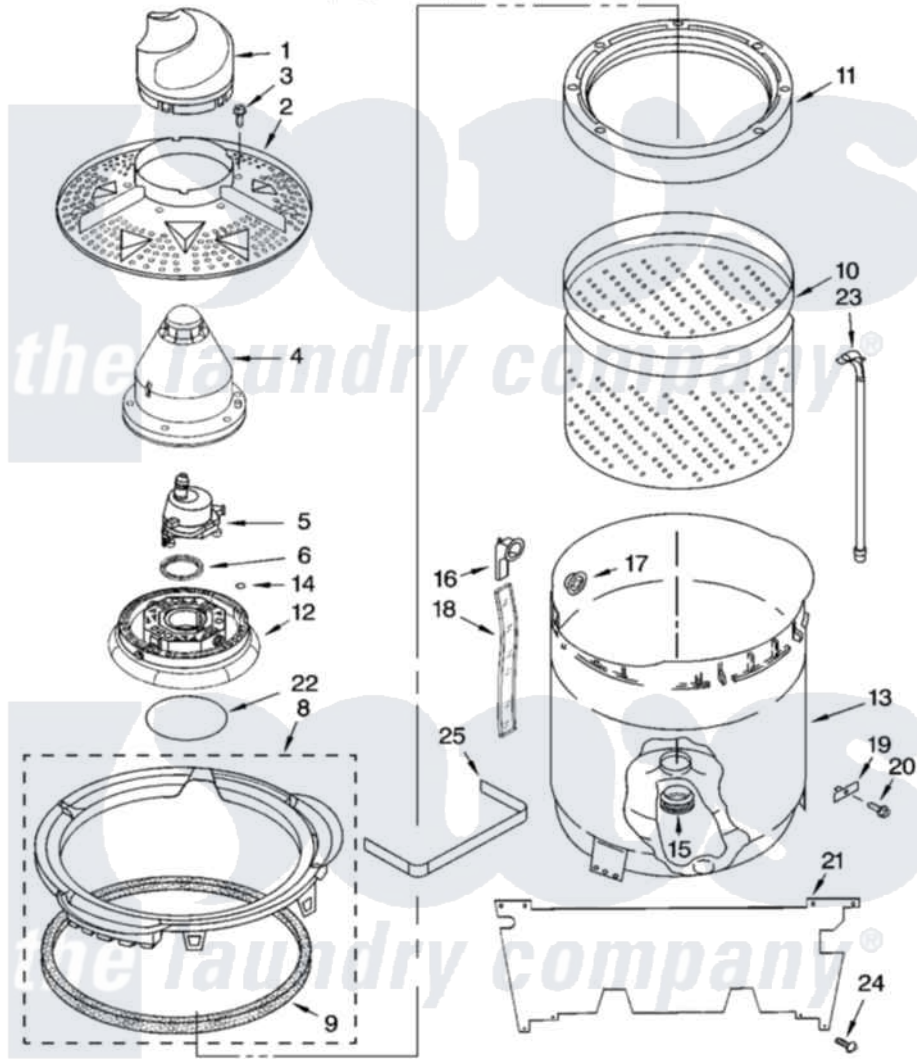

Whirlpool GVW9959KT3 03 - WASHPLATE, BASKET AND TUB PARTS

WASHPLATE, BASKET AND TUB PARTS

For Models: GVW9959KQ3, GVW9959KL3, GVW9959KT3
(Designer White) (Pewter) (Biscuit)

8181036

5

Whirlpool Residential Whirlpool GVW9959KT3 Washer Parts Parts Diagram 03 - WASHPLATE, BASKET AND TUB PARTS

[Click on the part number to view part](#)

Item	Original Part Number	Replaced By	Status	Part Description
1	8315883	285908		Dome-Wash
2	8522194	285903		Washplate
3	3400231			Bolt
4	8533210	285927		U-Joint
5	8519518	285910		Leveler
6	8520855			Nut, Lock
8	8317383	280226		Ring-Tub
9	8054355			Gasket, Tub Ring
10	8529754	285913		Basket
11	9724323			Balance Ring
12	8562580	285927		U-Joint
13	8529943			Tub
14	8312686	W10491617		Seal
15	8055288			Gasket Centerpost
16	8283307			Tube, Overflow
17	8283308			Plug, Overflow

18	8055135	Not Available	Bag, Overflow
19	9724609		Clip, Tub Retainer
20	8281145		Screw
21	8541606		Absorber, Sound
22	8312689	W10491617	Seal
23	8054989		Tube, Water Recirculation
24	3351189		Retainer, Push-In
25	8318231	Not Available	Shield, Splash (Tub Ring)