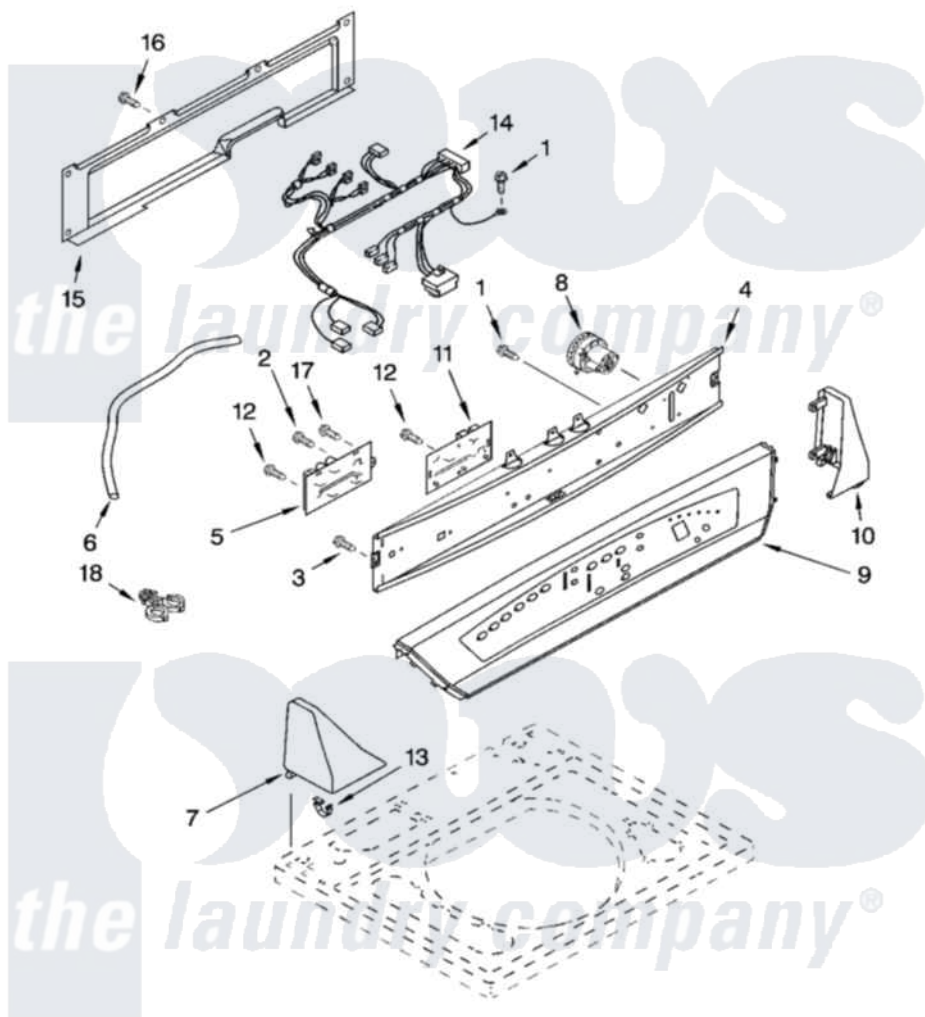

Whirlpool GVW9959KT3 04 - CONTROL PANEL PARTS

CONTROL PANEL PARTS

For Models: GVW9959KQ3, GVW9959KL3, GVW9959KT3
(Designer White) (Pewter) (Biscuit)

8181036

7

Whirlpool [Residential Whirlpool GVW9959KT3 Washer Parts](#) Parts Diagram 04 - CONTROL PANEL PARTS
Click on the part number to view part

Item	Original Part Number	Replaced By	Status	Part Description
1	3428971	3351614		Screw, Gearcase Cover Mounting
2	3196172			Screw, 6-19 X 3/8
3	304231			Screw, 8-18 X 1/2
4	8299690			Bracket, Control
5	8541034			Control, Motor
6	8054454	353244		Hose, Pressure Switch
7	8299683		Not Available	Cap, End (L.H.) (Includes Item 13) (White)
"	8299685			Cap, End
"	8299684			Cap, End
8	8054766	W10311359		Switch-WL
9	8563809			Panel, Console
"	8563810			Panel, Console
10	8299686			Cap, End
"	8299688			Cap, End
"	8299687			Cap, End

11	8571359		Control, Machine
12	1166054	719266	Screw, 8-18 X 5/8 Indented HeX Head
13	8312709		Clip-Console
14	3957285		Harness, Wiring
15	8299987		Panel, Rear
16	693995		Screw, Hex Head
17	8533972		Screw, 10-24 X 7/16
18	8055297	Not Available	Clip, Pressure Hose