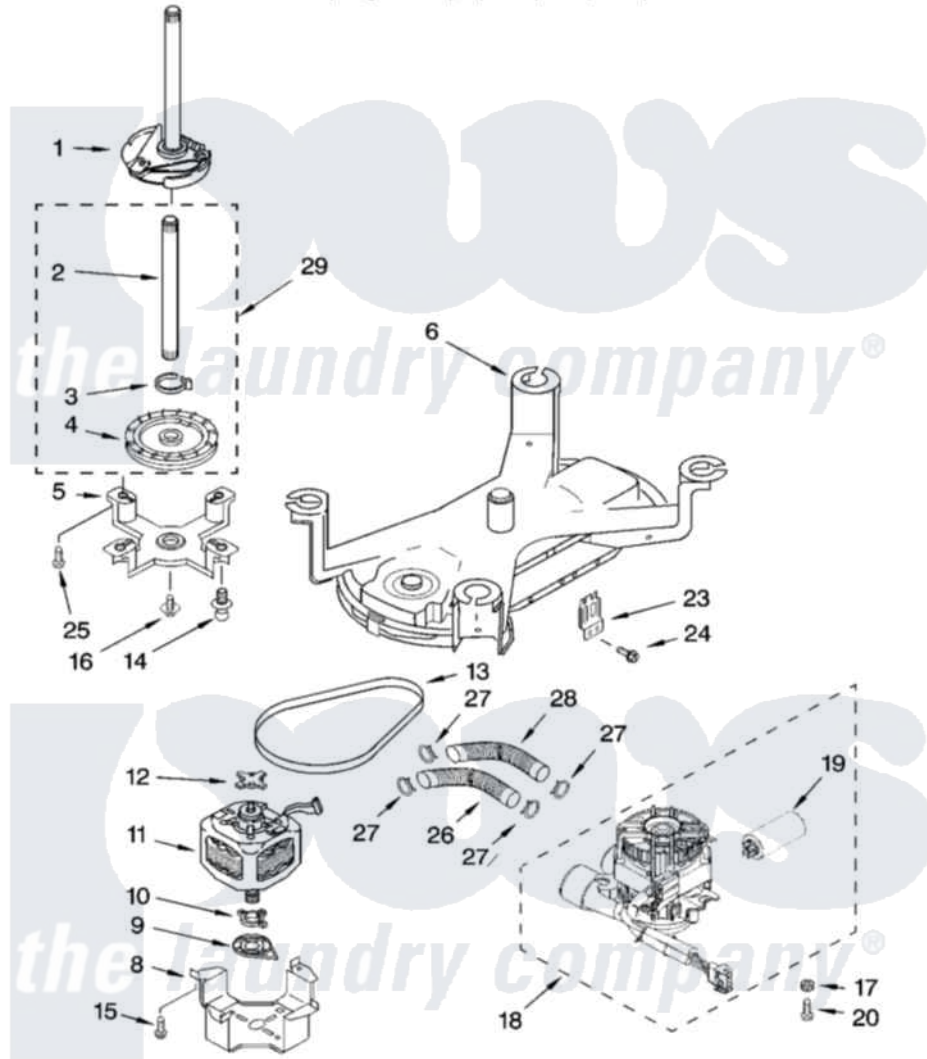

Whirlpool GVW9959KT3 05 - BRAKE, MOTOR AND PUMP PARTS

BRAKE, MOTOR AND PUMP PARTS

For Models: GVW9959KQ3, GVW9959KL3, GVW9959KT3
(Designer White) (Pewter) (Biscuit)

8181036

9

Whirlpool Residential Whirlpool GVW9959KT3 Washer Parts Parts Diagram 05 - BRAKE, MOTOR AND PUMP

PARTS

[Click on the part number to view part](#)

Item	Original Part Number	Replaced By	Status	Part Description
1	8271972			Brake And Drive Tube
2	8055094			Shaft, Washplate
3	8055224			Spring Assembly
4	8282498			Pulley, Drive
5	8055091			Bearing Plate, Lower Drive
6	8054942			Support, Tub
8	8283349			Plate, Motor
9	8054912			Socket, Isolator
10	8054996			Isolator, Motor
11	9724551	285917		Motor-Drive
12	8054913			Isolator, Motor
13	8562613			Belt, Drive
14	8272127		Not Available	Stud, Ball (2)
15	3400214			Screw
16	8055225			Screw, 1/4 X 3/4
17	8283536			Isolator, Pump Motor

18	8544412	285990	Motor-Pump
19	8571814		Capacitor, Pump Motor
20	3400206		Screw
23	9725000		Bracket, Motor Connector
24	3390631		Screw, 10-16 X 3/8
25	3400215	Not Available	Screw
26	8054944		Hose, Tub To Pump
27	371504	616099	Clamp
28	8054988		Hose, Tub To Pump
29	8055089		Pulley Assembly- Drive