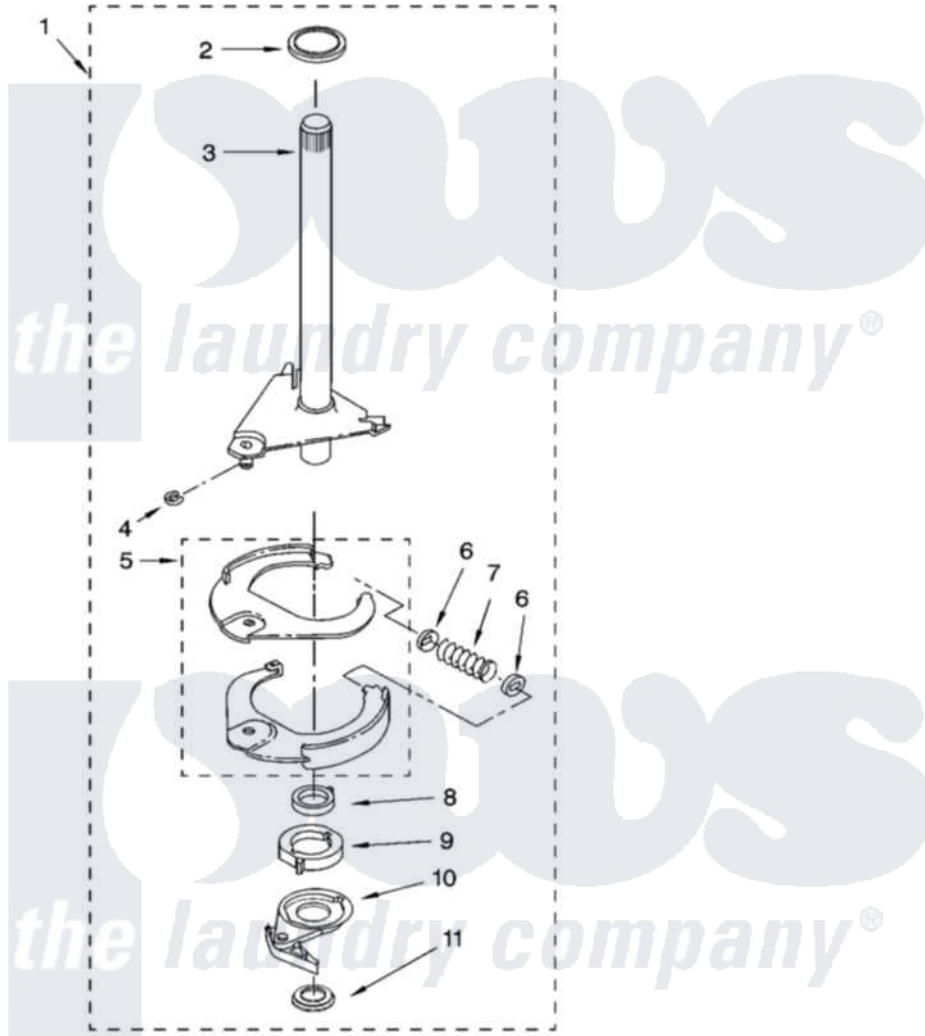

Whirlpool GVW9959KT3 07 - BRAKE AND DRIVE TUBE PARTS

BRAKE AND DRIVE TUBE PARTS

For Models: GVW9959KQ3, GVW9959KL3, GVW9959KT3
(Designer White) (Pewter) (Biscuit)

12

8181036

Whirlpool Residential Whirlpool GVW9959KT3 Washer Parts Parts Diagram 07 - BRAKE AND DRIVE TUBE PARTS
Click on the part number to view part

Item	Original Part Number	Replaced By	Status	Part Description
1	8271972			Brake And Drive Tube
2	9724189			Ring, Thrust
3	8318243			Tube, Spin
4	64035	W10083190		Ring, Retaining
5	8271887			Shoe, Brake
6	8055260			Cap, Brake Spring
7	8271969			Spring, Brake
8	8055314			Sleeve, Cam
9	8546463			Cam, Brake Release
10	8054992			Driver, Brake Cam
11	8282568			Bearing, Thrust
	72017			Paint, Touch-Up
"	4396174			Paint, Touch-Up
"	4392899			Paint, Touch-Up
"	350938			Paint, Pressurized Spray B
"	350930			Paint, Pressurized Spray B