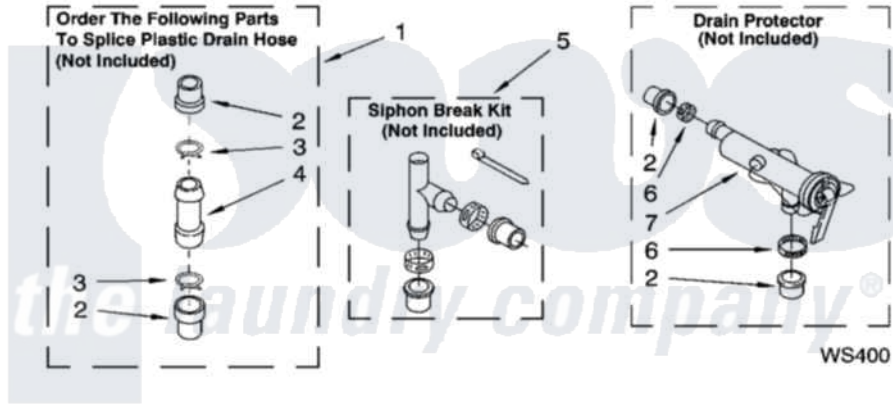

WATER SYSTEM PARTS

For Model: IAS5000RQ0
(Designer White)

8180606

13

[Whirlpool Residential Whirlpool IAS5000RQ0 Washer Parts](#) Parts Diagram 09 - WATER SYSTEM PARTS
Click on the part number to view part

Item	Original Part Number	Replaced By	Status	Part Description
1	285442			Water System Parts
2	285321			Water System Parts
3	370447	285655		Clamp, Hose
4	16272			Connector, Straight
5	285320			Water System Parts
6	65349	285655		Clamp, Hose
7	367031			Water System Parts