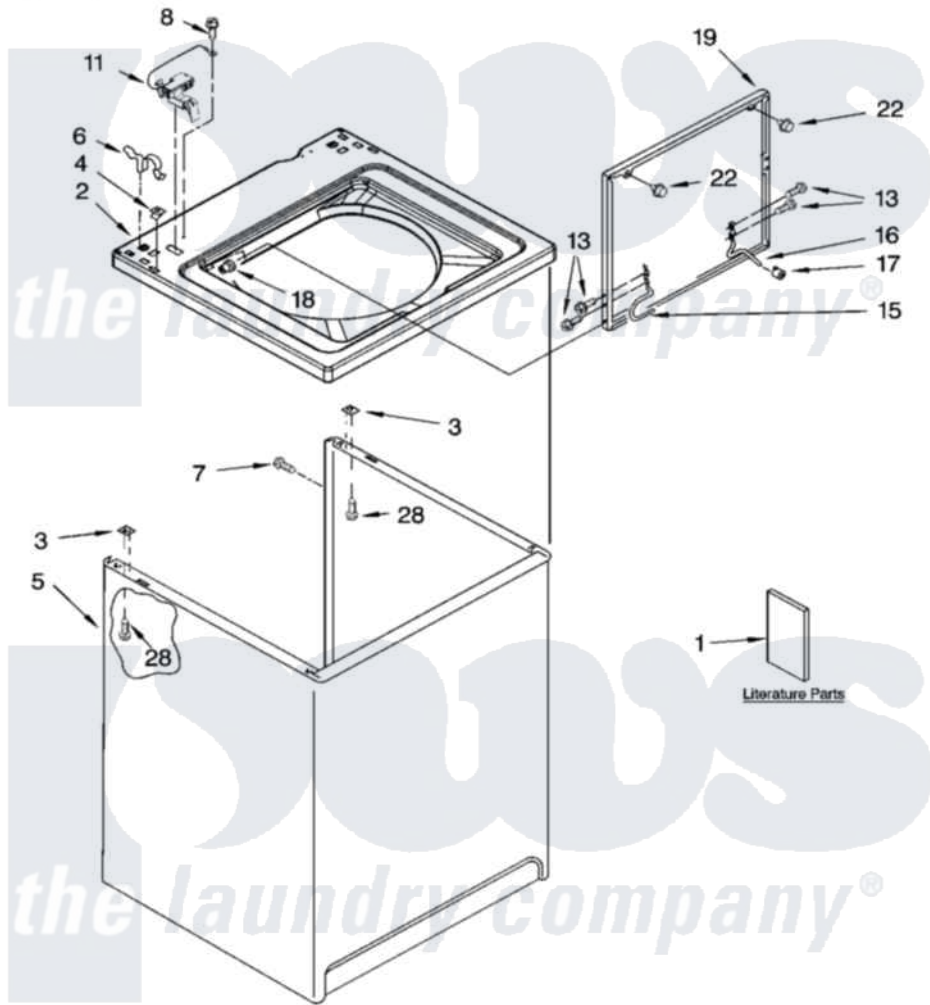

# Whirlpool IAX4000RQ1 01 - TOP AND CABINET PARTS

## TOP AND CABINET PARTS

For Model: IAX4000RQ1  
(Designer White)

AUTOMATIC  
WASHER

5-05 Litho in U.S.A. (drd)

1

Part No. 6180699

Whirlpool [Residential Whirlpool IAX4000RQ1 Washer Parts](#) Parts Diagram 01 - TOP AND CABINET PARTS  
Click on the part number to view part

Item	Original Part Number	Replaced By	Status	Part Description
1	3957165		Not Available	Installation Instructions
"	3955881		Not Available	Use & Care Guide
"	8575079		Not Available	Feature Sheet
"	3957480		Not Available	Energy Guide
"	8542381		Not Available	Wiring Diagram
2	<a href="#">8318068</a>			Top
3	62750			Spacer, Cabinet To Top (4)
4	<a href="#">357213</a>			Nut, Push-In
5	<a href="#">63424</a>			Cabinet
6	<a href="#">62780</a>			Clip, Top And Cabinet And Rear Panel
7	3357011	<a href="#">308685</a>		Side Trim )
8	<a href="#">3351614</a>			Screw, Gearcase Cover Mounting
11	<a href="#">8318084</a>			Switch, Lid
13	3351355	<a href="#">W10119828</a>		Screw, Lid Hinge Mounting
15	<a href="#">8318088</a>			Hinge, Lid

16	<a href="#">54583</a>		Hinge, Lid
17	<a href="#">19119</a>		Bumper, Lid Hinge
18	<a href="#">21258</a>		Bearing, Lid Hinge
19	8542382	<a href="#">W1019385Z</a>	Lid
22	<a href="#">9724509</a>		Bumper, Lid
28	<a href="#">3390631</a>		Screw, 10-16 X 3/8