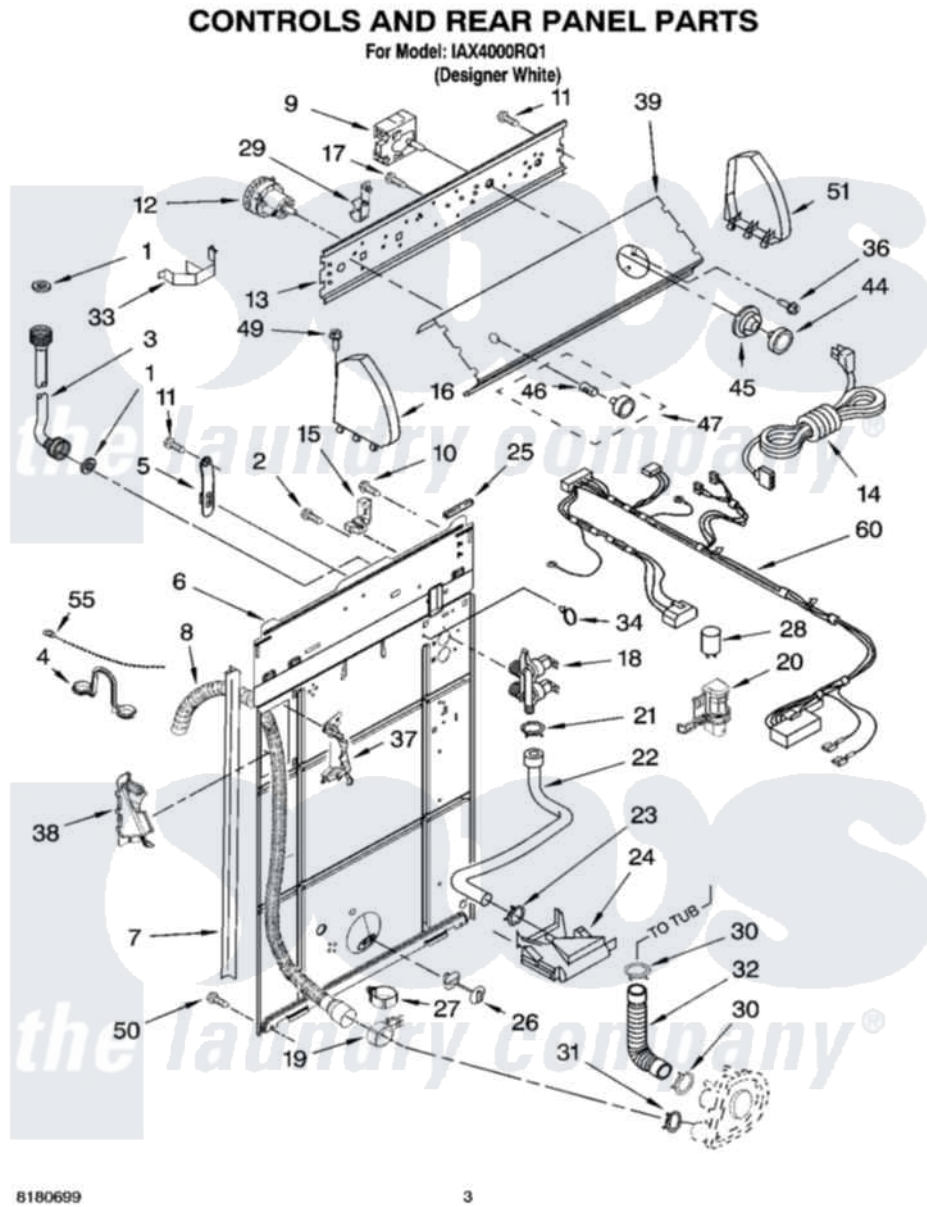

Whirlpool IAX4000RQ1 02 - CONTROL AND REAR PANEL PARTS

8180699

3

Whirlpool [Residential Whirlpool IAX4000RQ1 Washer Parts](#) Parts Diagram 02 - CONTROL AND REAR PANEL PARTS
Click on the part number to view part

Item	Original Part Number	Replaced By	Status	Part Description
1	3976300	16123		Washer Inlet-Hose Miscellaneous Parts Must be Ordered Separately.
2	9740848			Screw, Mixing Valve Mounting
3	8571377	89503		Hose-Inlet
"	8571378	89503		Hose-Inlet
4	8541672	8577378		U-Bend, Drain Hose
5	8568314			Strap, Console
6	8318015			Panel, Rear
7	62747			Pad, Rear Panel
8	8559373	W10096921		Drain Hose Assembly
9	3954563			Timer, Control
10	3351614			Screw, Gearcase Cover Mounting
11	90767			Screw, 8A X 3/8 HeX Washer Head Tapping
12	3366848	W10339229		Switch-WL
13	3948608			Bracket, Control

14	661661	285800	Cord-Power
15	3952821	285777	Relief-Str
16	8274437	279960	Endcap
17	3400073		Screw, Ground
18	3955673	285805	Valve-Inlet
19	8541668		Clamp, Hose
20	8318046		Clip, Capacitor
21	301958	596669	Clamp, Manifold
22	8541607	3357328	Hose, Vacuum Break
23	370450	596669	Clamp, Manifold
24	3347034		Break, Vacuum
25	303294	3367669	Protector, Edge
26	8519200		Support, Rear Panel
27	8541667		Clamp, Hose
28	661606	8572717	Capacitor, Motor Start
29	8317975		Restraint, Harness
30	3363366	616099	Clamp
31	8317496	285655	Clamp, Hose
32	3951449	285871	Hose
33	8055003		Clip, Harness And Pressure Switch
34	8559320		Restraint, Hose
36	3400818		Screw, Timer Mounting
37	8541669		Bucket, Drain Hose
38	8541658		Bucket, Drain Hose
39	3956987		Panel, Console
44	3956906		Knob, Timer
45	3957381		Dial, Timer
46	8536939		Clip, Knob
47	8557460		Knob, Control
49	388326		Screw, 8-18 X 1.25
50	62863	3390631	Screw, 10-16 X 3/8
51	8274434	279960	Endcap
55	3347868	W10339879	Tie, Cable
60	3957024		Harness, Wiring