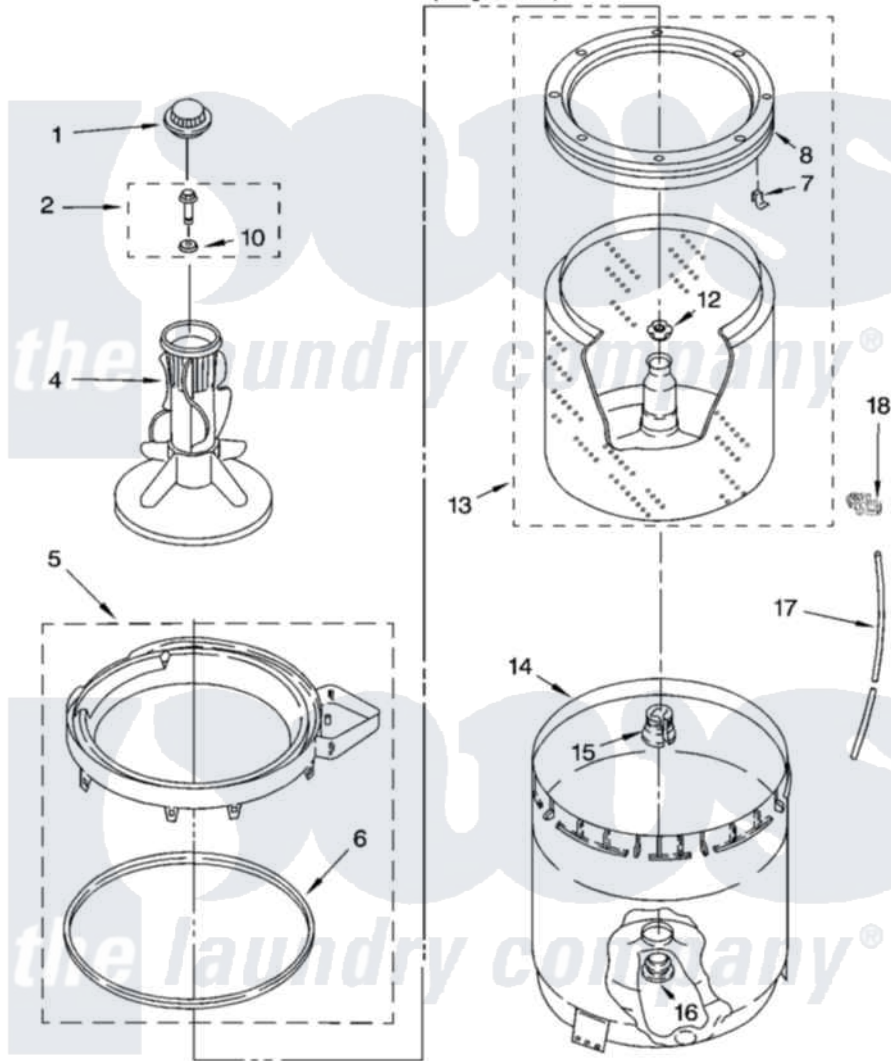

# Whirlpool IAX4000RQ1 03 - AGITATOR, BASKET AND TUB PARTS

## AGITATOR, BASKET AND TUB PARTS

For Model: IAX4000RQ1  
(Designer White)

8180699

5

Whirlpool [Residential Whirlpool IAX4000RQ1 Washer Parts](#) Parts Diagram 03 - AGITATOR, BASKET AND TUB PARTS  
Click on the part number to view part

Item	Original Part Number	Replaced By	Status	Part Description
1	<a href="#">3352483</a>			Cap, Agitator
2	<a href="#">358237</a>			Screw And Washer
4	<a href="#">63377</a>			Agitator
5	<a href="#">3360611</a>			Tub Ring And Gasket Assembly
6	<a href="#">3359586</a>			Gasket, Tub Ring
7	<a href="#">8519815</a>			Clip, Balance Ring
8	<a href="#">3956205</a>			Balance Ring
10	<a href="#">3949550</a>			Washer
12	<a href="#">21366</a>			Nut, Spanner
13	3956206	<a href="#">3956207</a>		Basket And Balance Ring
14	<a href="#">63125</a>			Tub
15	<a href="#">389140</a>			Tub Block, Basket Drive
16	<a href="#">383727</a>			Gasket, Centerpod
17	3347780	<a href="#">353244</a>		Hose, Pressure Switch
18	<a href="#">2219077</a>			Clip, Pressure Switch Hose