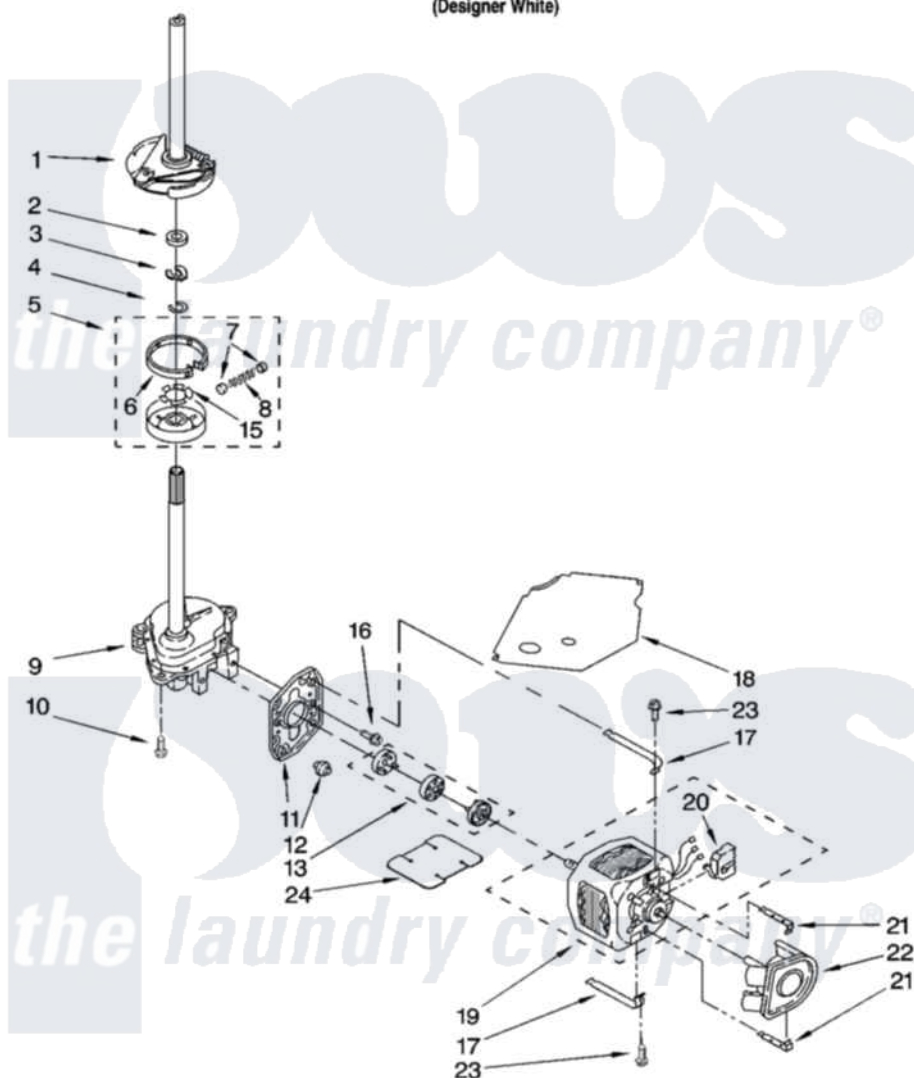

Whirlpool IAX4000RQ1 04 - BRAKE, CLUTCH, GEARCASE, MOTOR AND PUMP PARTS

BRAKE, CLUTCH, GEARCASE, MOTOR AND PUMP PARTS

For Model: IAX4000RQ1
(Designer White)

8180699

7

Whirlpool [Residential Whirlpool IAX4000RQ1 Washer Parts](#) Parts Diagram 04 - BRAKE, CLUTCH, GEARCASE, MOTOR AND PUMP PARTS

[Click on the part number to view part](#)

Item	Original Part Number	Replaced By	Status	Part Description
1	388951	285792		Basketdrive
2	63292			Washer, Spin Tube Thrust
3	62697	W10080230		Ring, Spin Tube Support
4	63283	285353		Ring
5	3951311	285785		Clutch
6	3951308	285790		Lining
7	62646			Cap, Clutch Spring
8	3946792			Spring And Damper Assembly
9	3360630	3360629		Gearcase
10	3357334	3400516		Screw Anti-Rattle
11	62611			Plate, Motor Mount To Gearcase
12	62691			Grommet, Motor
13	285753	285753A		Coupling
15	3355454			Clip, Main Drive

16	3400516		Screw Anti-Rattle
17	3349637	W10086010	Retainer, Motor
18	3362089		Shield, Tub To Motor
19	8528158	661600	Motor, Main Drive
20	3952056		Switch, Main Drive Motor
21	8546127		Retainer, Pump
22	3363394		Pump
23	3387485	273556	Screw, 10-16 X 5/8
24	3946532		Shield, Motor