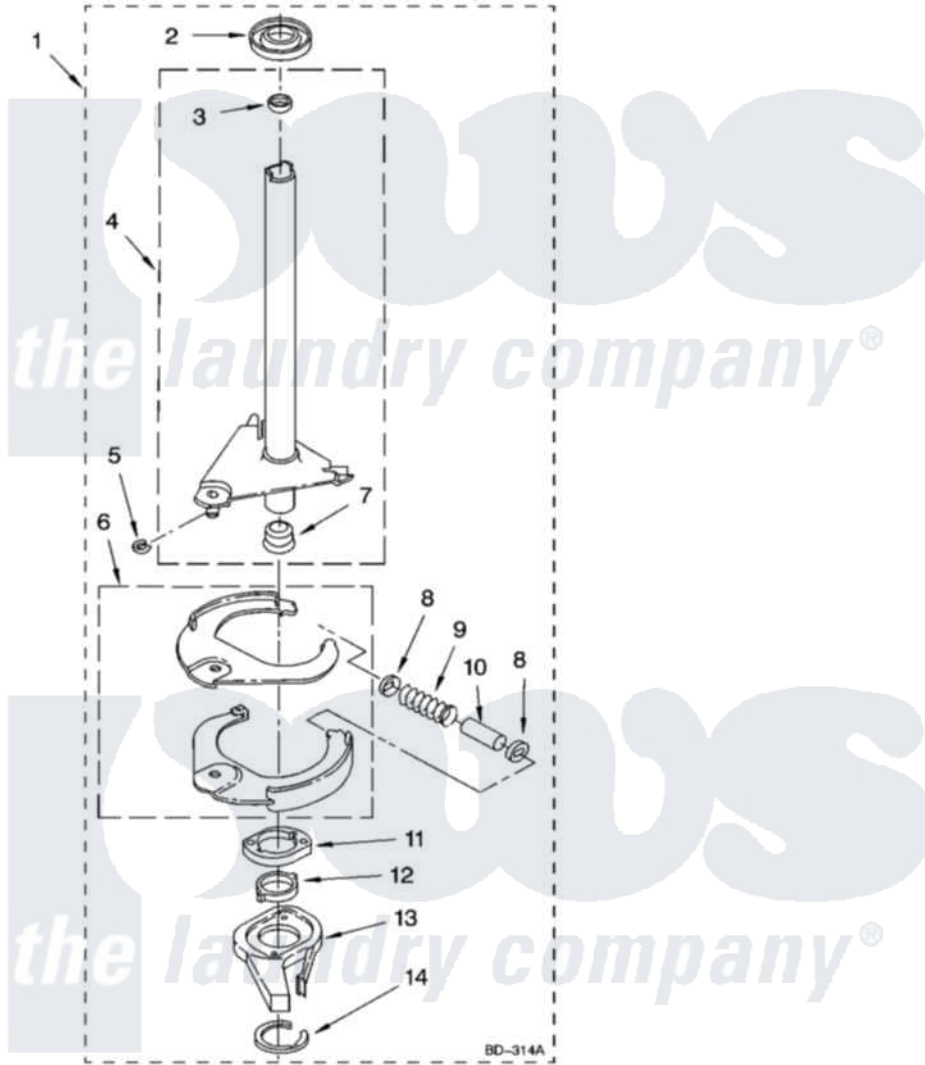

# Whirlpool IAX4000RQ1 08 - BRAKE AND DRIVE TUBE PARTS

## BRAKE AND DRIVE TUBE PARTS

For Model: IAX4000RQ1  
(Designer White)

12

8180699

Whirlpool [Residential Whirlpool IAX4000RQ1 Washer Parts](#) Parts Diagram 08 - BRAKE AND DRIVE TUBE PARTS

[Click on the part number to view part](#)

Item	Original Part Number	Replaced By	Status	Part Description
1	388951	<a href="#">285792</a>		Basketdrive
2	<a href="#">62658</a>			Ring, Thrust
3	<a href="#">356427</a>			Seal, Spin Pinion
4	64027	<a href="#">64208</a>		Tube-Spin
5	64035	<a href="#">W10083190</a>		Ring, Retaining
6	64232	<a href="#">285438</a>		Shoe-Brake
7	62703	<a href="#">8546462</a>		"T" Bearing, Spin Tube
8	3353956	<a href="#">285658</a>		Sleeve
9	62647		Not Available	Spring, Brake
10	3355360	<a href="#">285658</a>		Sleeve
11	661516	<a href="#">8546461</a>		Cam, Brake Release
12	<a href="#">63022</a>			Sleeve, Cam
13	64194	<a href="#">285790</a>		Lining
14	90368	<a href="#">W10083200</a>		Ring, Retaining
"	BLANK		Not Available	Following Parts Not Illustrated
"	<a href="#">285208</a>			Lubricant