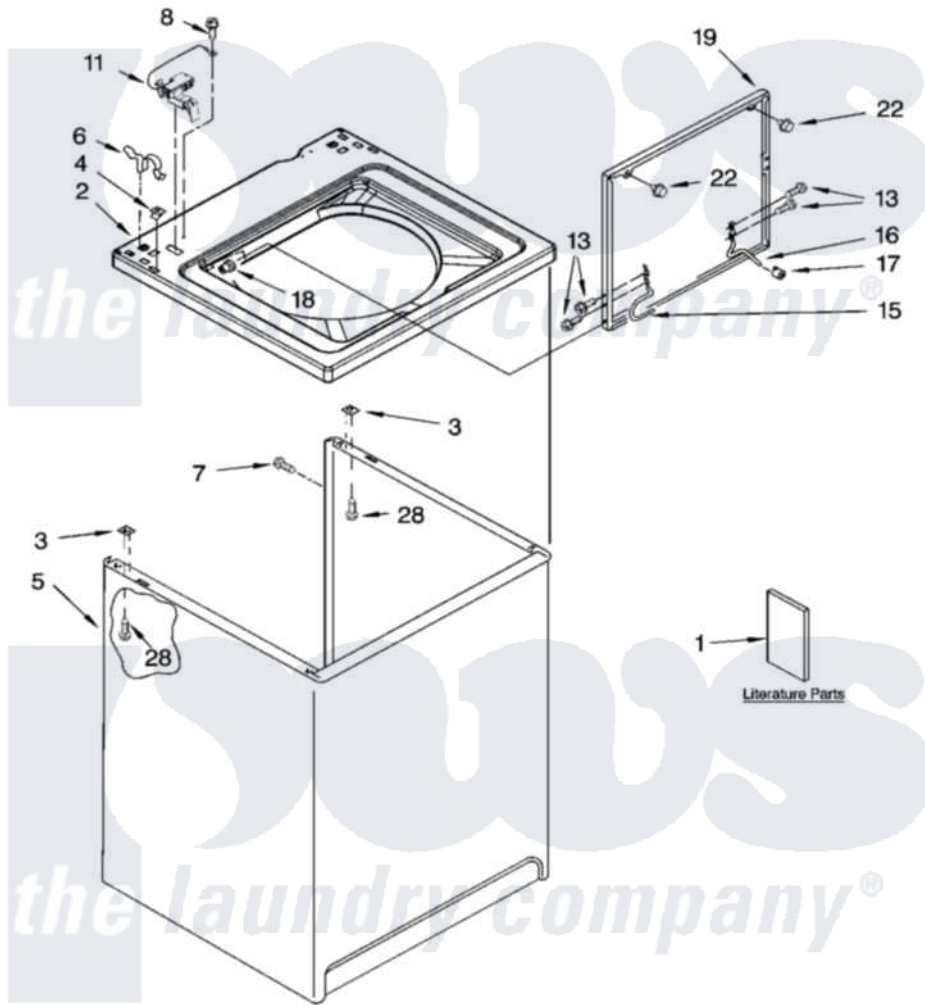

Whirlpool IAX4000RQ2 01 - TOP AND CABINET PARTS

TOP AND CABINET PARTS

For Model: IAX4000RQ2
(Designer White)

AUTOMATIC
WASHER

11-05 Litho in U.S.A. (rcg)

1

Part No. 8180911

Whirlpool Residential Whirlpool IAX4000RQ2 Washer Parts Parts Diagram 01 - TOP AND CABINET PARTS
Click on the part number to view part

Item	Original Part Number	Replaced By	Status	Part Description
1	3958075		Not Available	Installation Instructions
"	8578238		Not Available	Use & Care Guide
"	8575079		Not Available	Feature Sheet
"	3957480		Not Available	Energy Guide
"	8542381		Not Available	Wiring Diagram
2	8318068			Top
3	62750			Spacer, Cabinet To Top (4)
4	357213			Nut, Push-In
5	63424			Cabinet
6	62780			Clip, Top And Cabinet And Rear Panel
7	3357011	308685		Side Trim)
8	3351614			Screw, Gearcase Cover Mounting
11	8318084			Switch, Lid
13	3351355	W10119828		Screw, Lid Hinge Mounting
15	8318088			Hinge, Lid

16	54583		Hinge, Lid
17	19119		Bumper, Lid Hinge
18	21258		Bearing, Lid Hinge
19	8542382	W1019385Z	Lid
22	9724509		Bumper, Lid
28	3390631		Screw, 10-16 X 3/8