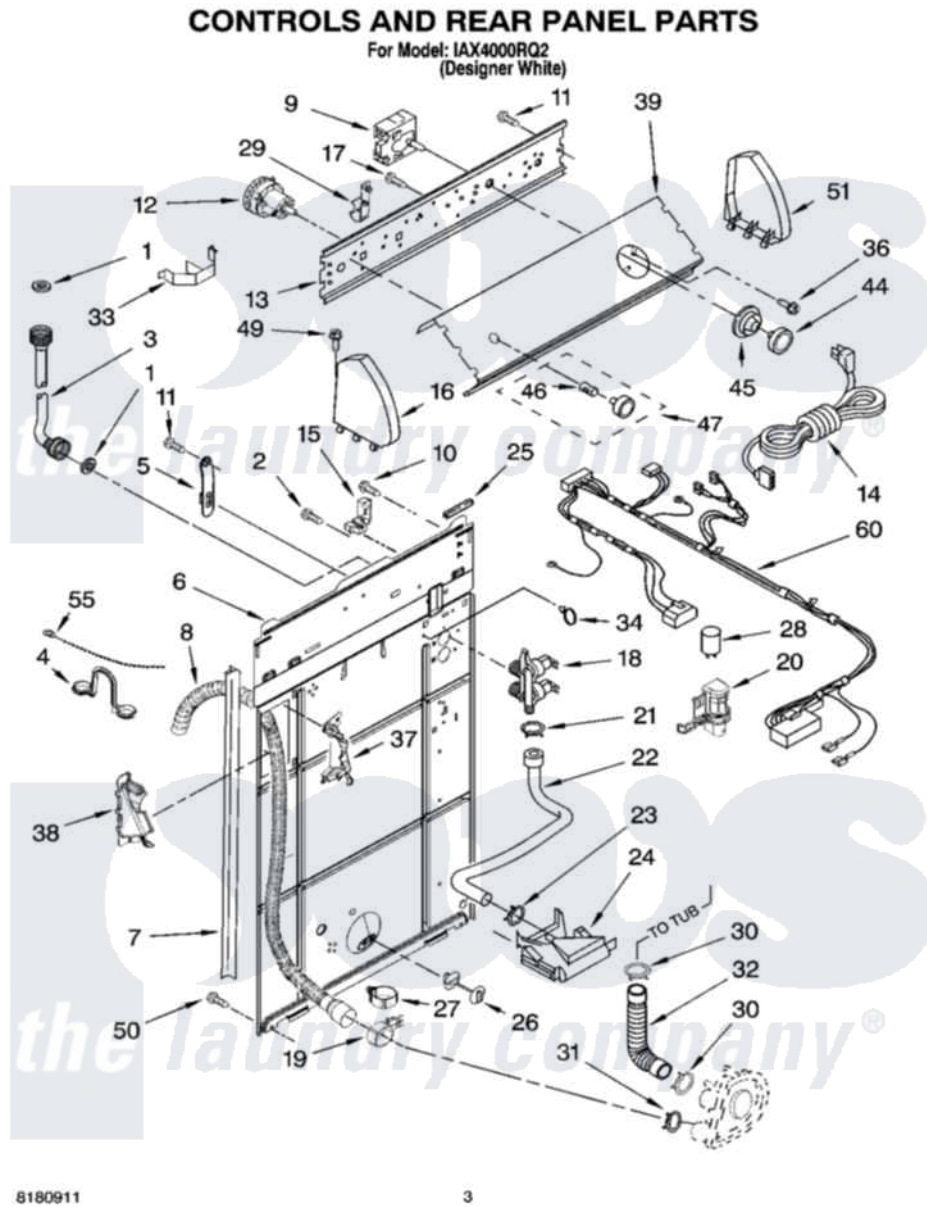

Whirlpool IAX4000RQ2 02 - CONTROL AND REAR PANEL PARTS

8180911

3

Whirlpool [Residential Whirlpool IAX4000RQ2 Washer Parts](#) Parts Diagram 02 - CONTROL AND REAR PANEL PARTS
Click on the part number to view part

Item	Original Part Number	Replaced By	Status	Part Description
1	3976300	16123		Washer Inlet-Hose Miscellaneous Parts Must be Ordered Separately.
2	9740848			Screw, Mixing Valve Mounting
3	8571377	89503		Hose-Inlet
"	8571378	89503		Hose-Inlet
4	8541672	8577378		U-Bend, Drain Hose
5	8568314			Strap, Console
6	8318015			Panel, Rear
7	62747			Pad, Rear Panel
8	8559373	W10096921		Drain Hose Assembly
9	3954563			Timer, Control
10	3351614			Screw, Gearcase Cover Mounting
11	90767			Screw, 8A X 3/8 HeX Washer Head Tapping
12	3366848	W10339229		Switch-WL
13	3948608			Bracket, Control