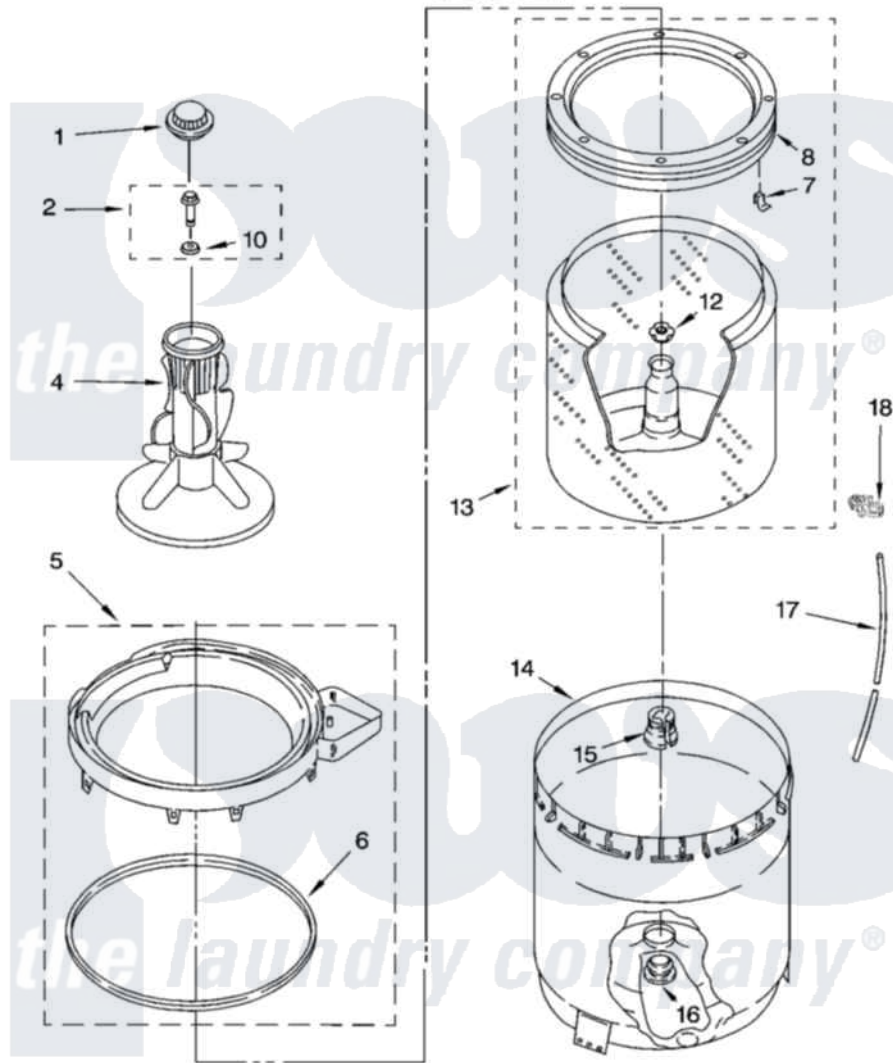

Whirlpool IAX4000RQ2 03 - AGITATOR, BASKET AND TUB PARTS

AGITATOR, BASKET AND TUB PARTS

For Model: IAX4000RQ2
(Designer White)

8180911

5

Whirlpool Residential Whirlpool IAX4000RQ2 Washer Parts Parts Diagram 03 - AGITATOR, BASKET AND TUB PARTS
Click on the part number to view part

Item	Original Part Number	Replaced By	Status	Part Description
1	3352483			Cap, Agitator
2	358237			Screw And Washer
4	63377			Agitator
5	3360611			Tub Ring And Gasket Assembly
6	3359586			Gasket, Tub Ring
7	8519815			Clip, Balance Ring
8	3956205			Balance Ring
10	3949550			Washer
12	21366			Nut, Spanner
13	3956206	3956207		Basket And Balance Ring
14	63125			Tub
15	389140			Tub Block, Basket Drive
16	383727			Gasket, Centerpod
17	3347780	353244		Hose, Pressure Switch
18	2219077			Clip, Pressure Switch Hose