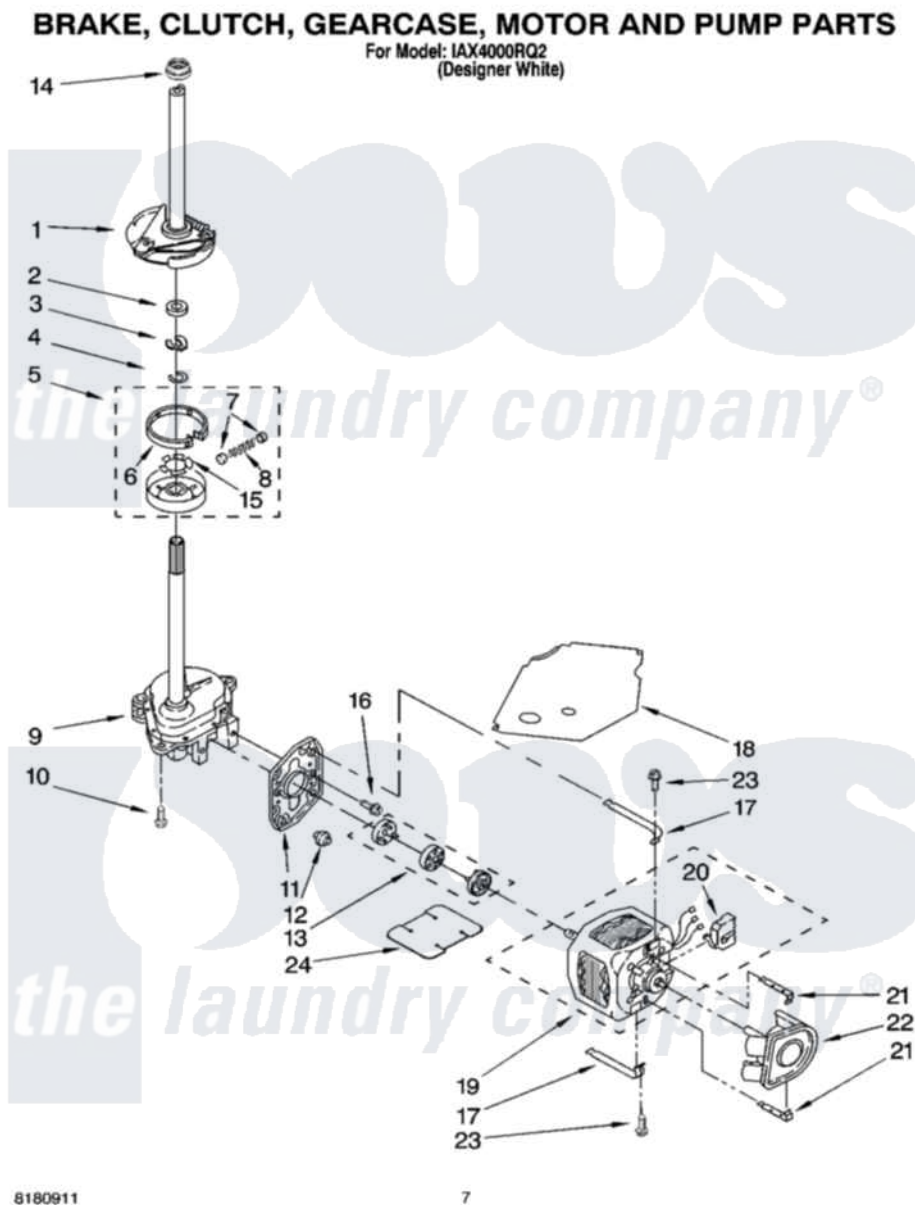

# Whirlpool IAX4000RQ2 04 - BRAKE, CLUTCH, GEARCASE, MOTOR AND PUMP PARTS

Whirlpool [Residential Whirlpool IAX4000RQ2 Washer Parts](#) Parts Diagram 04 - BRAKE, CLUTCH, GEARCASE, MOTOR AND PUMP PARTS

[Click on the part number to view part](#)

Item	Original Part Number	Replaced By	Status	Part Description
1	388951	<a href="#">285792</a>		Basketdrive
2	<a href="#">63292</a>			Washer, Spin Tube Thrust
3	62697	<a href="#">W10080230</a>		Ring, Spin Tube Support
4	63283	<a href="#">285353</a>		Ring
5	3951311	<a href="#">285785</a>		Clutch
6	3951308	<a href="#">285790</a>		Lining
7	<a href="#">62646</a>			Cap, Clutch Spring
8	<a href="#">3946792</a>			Spring And Damper Assembly
9	3360630	<a href="#">3360629</a>		Gearcase
10	3357334	<a href="#">3400516</a>		Screw Anti-Rattle
11	<a href="#">62611</a>			Plate, Motor Mount To Gearcase
12	<a href="#">62691</a>			Grommet, Motor
13	285753	<a href="#">285753A</a>		Coupling
14	<a href="#">8577374</a>			Seal, Centerpost

15	<a href="#">3355454</a>		Clip, Main Drive
16	<a href="#">3400516</a>		Screw Anti-Rattle
17	3349637	<a href="#">W10086010</a>	Retainer, Motor
18	<a href="#">3362089</a>		Shield, Tub To Motor
19	8528158	<a href="#">661600</a>	Motor, Main Drive
20	<a href="#">3952056</a>		Switch, Main Drive Motor
21	<a href="#">8546127</a>		Retainer, Pump
22	<a href="#">3363394</a>		Pump
23	3387485	<a href="#">273556</a>	Screw, 10-16 X 5/8
24	<a href="#">3946532</a>		Shield, Motor