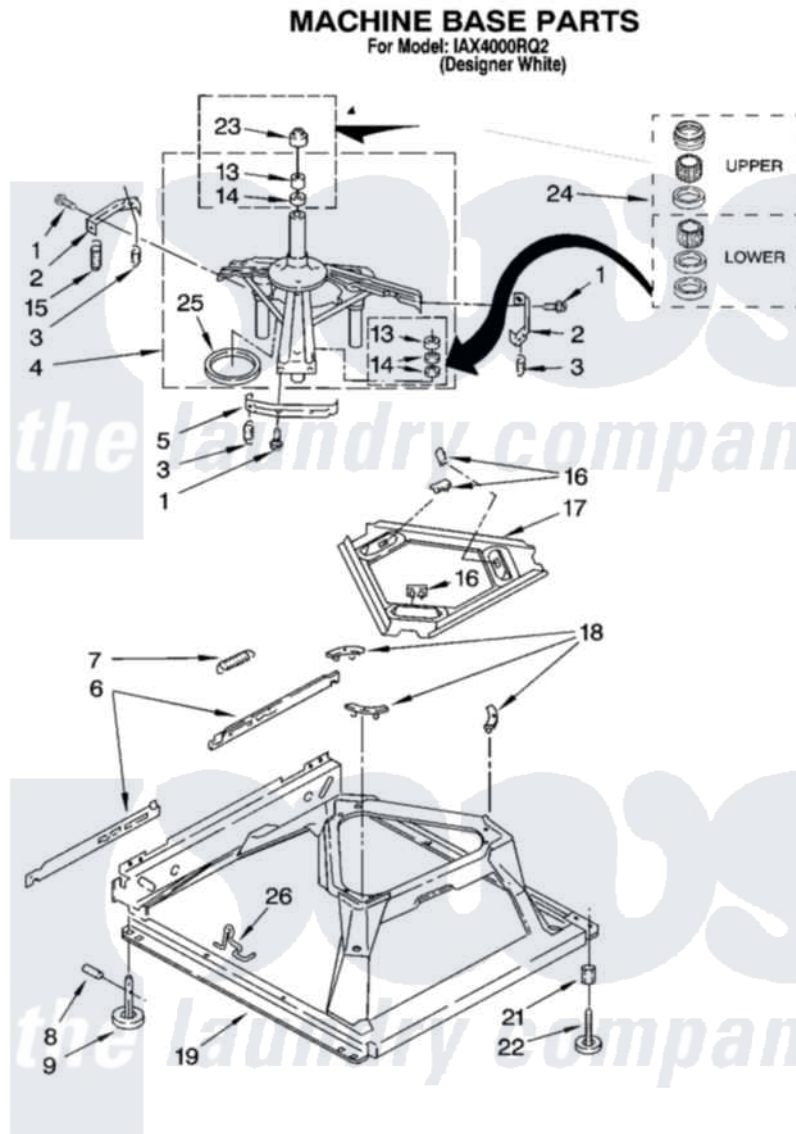

Whirlpool IAX4000RQ2 05 - MACHINE BASE PARTS

8

8180911

Whirlpool [Residential Whirlpool IAX4000RQ2 Washer Parts](#) Parts Diagram 05 - MACHINE BASE PARTS
Click on the part number to view part

Item	Original Part Number	Replaced By	Status	Part Description
1	3400076			Screw, Bracket Mounting
2	64067			Bracket, Spring Outer
3	63907			Spring, Suspension
4	8575214	280184		Support
5	64065			Bracket, Spring Outer
6	63466			Link, Leveling Mechanism
7	62597	8316845		Spring
8	62837			Pin, Knurled
9	62596	285244		Feet-Leveling
13	3347047	8546455		Bearing, Centerpost
14	357409	359449		Seal, Agitator Shaft
15	8534035	285901		Spring
16	62568	285219		Pad
17	3946509			Plate, Suspension
18	3363660	285744		Pad
19	3946512	285771		Base

21	3359452		Nut, Lock
22	389102	W10001130	Foot, Leveling
23	8577376		Seal, Centerpost
24	285203		Centerpost Bearing Kit
25	63134		Ring, Sound Deadening
26	63806	W10145155	Retainer, Suspension Spring