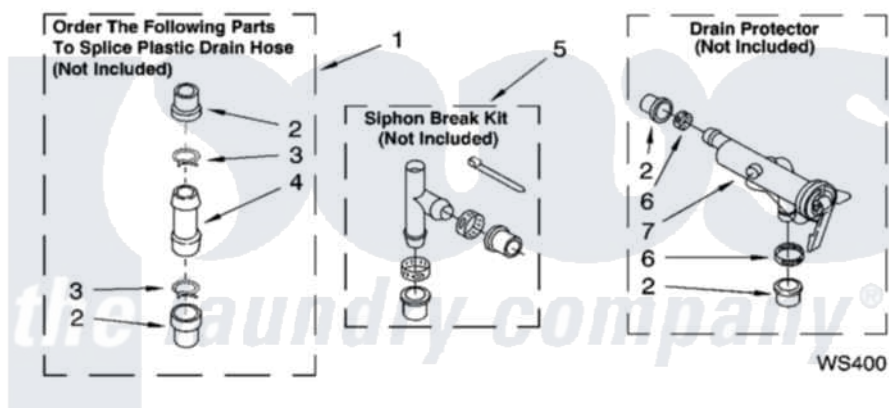

WATER SYSTEM PARTS

For Model: IAX4000RQ2
(Designer White)

8180911

11

[Whirlpool Residential Whirlpool IAX4000RQ2 Washer Parts](#) Parts Diagram 07 - WATER SYSTEM PARTS

Click on the part number to view part

Item	Original Part Number	Replaced By	Status	Part Description
1	285442			Water System Parts
2	285321			Water System Parts
3	370447	285655		Clamp, Hose
4	16272			Connector, Straight
5	285320			Water System Parts
6	65349	285655		Clamp, Hose
7	367031			Water System Parts