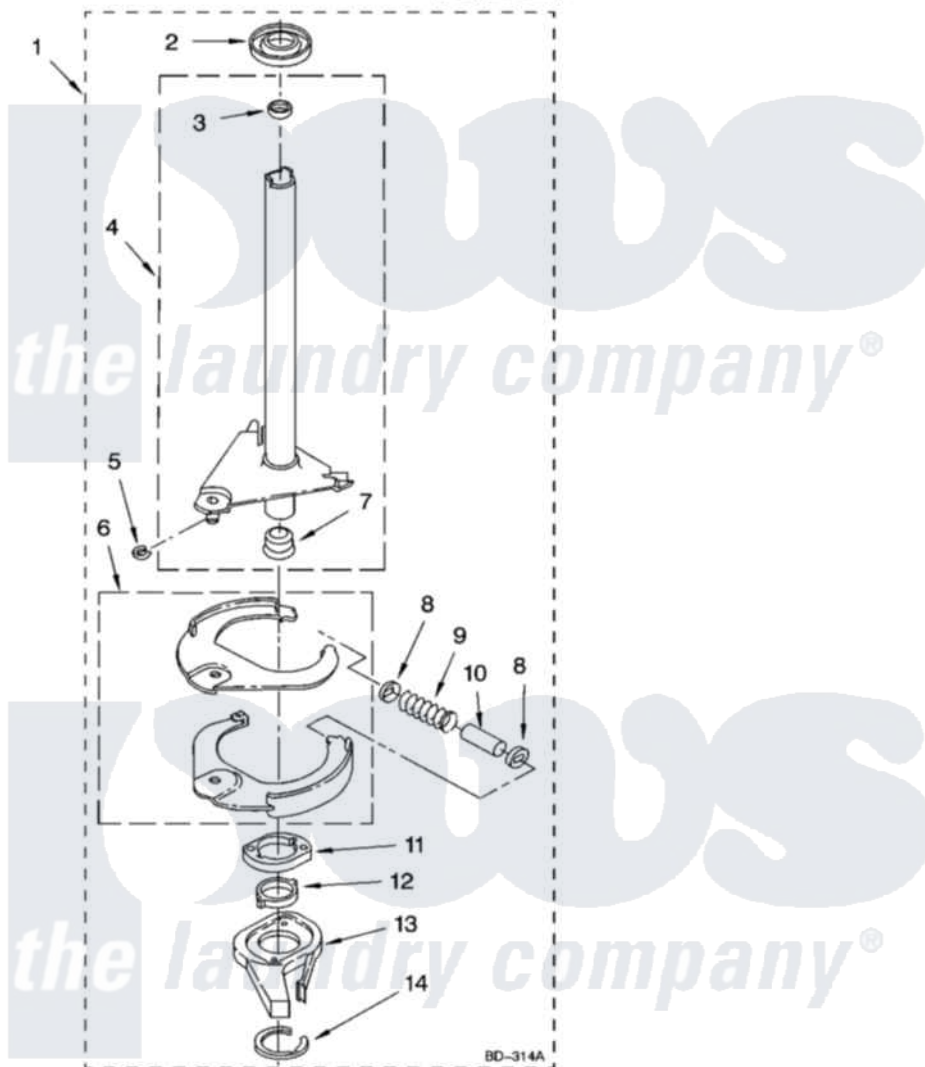

Whirlpool IAX4000RQ2 08 - BRAKE AND DRIVE TUBE PARTS

BRAKE AND DRIVE TUBE PARTS

For Model: IAX4000RQ2
(Designer White)

12

8180911

Whirlpool [Residential Whirlpool IAX4000RQ2 Washer Parts](#) Parts Diagram 08 - BRAKE AND DRIVE TUBE PARTS

[Click on the part number to view part](#)

Item	Original Part Number	Replaced By	Status	Part Description
1	388951	285792		Basketdrive
2	62658			Ring, Thrust
3	356427			Seal, Spin Pinion
4	64027	64208		Tube-Spin
5	64035	W10083190		Ring, Retaining
6	64232	285438		Shoe-Brake
7	62703	8546462		"T" Bearing, Spin Tube
8	3353956	285658		Sleeve
9	62647		Not Available	Spring, Brake
10	3355360	285658		Sleeve
11	661516	8546461		Cam, Brake Release
12	63022			Sleeve, Cam
13	64194	285790		Lining
14	90368	W10083200		Ring, Retaining
"	BLANK		Not Available	Following Parts Not Illustrated
"	285208			Lubricant