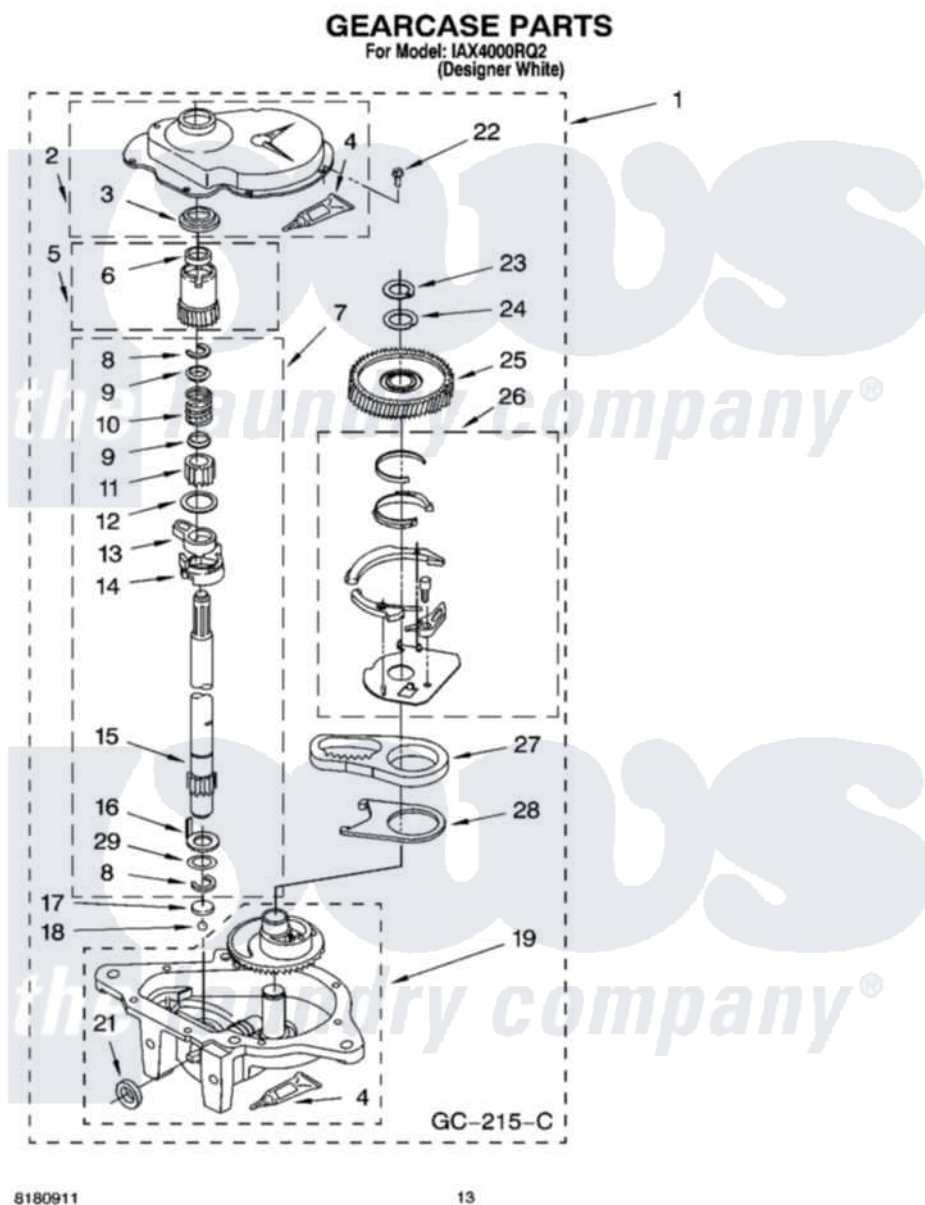

**Whirlpool IAX4000RQ2 09 - GEARCASE PARTS, OPTIONAL PARTS (NOT INCLUDED)**

Whirlpool Residential Whirlpool IAX4000RQ2 Washer Parts Parts Diagram 09 - GEARCASE PARTS, OPTIONAL PARTS (NOT INCLUDED)  
Click on the part number to view part

Item	Original Part Number	Replaced By	Status	Part Description
1	3360630	<a href="#">3360629</a>		Gearcase
2	<a href="#">285202</a>			Cover, Gearcase
3	<a href="#">3349985</a>			Seal, Gearcase Cover
4	<a href="#">285195</a>			Sealer Sealer, Gasket
5	63320	<a href="#">285362</a>		Gear and Pinion
6	<a href="#">356427</a>			Seal, Spin Pinion
7	<a href="#">389387</a>			Shaft, Agitator
8	90369		Not Available	Ring, Retaining (2)
9	<a href="#">62677</a>			Retainer, Spring
10	<a href="#">62676</a>			Spring, Agitator
11	63273	<a href="#">285509</a>		Shaft, Agitator
12	<a href="#">62619</a>			Washer, Agitator Gear
13	62580	<a href="#">285206</a>		Cam-Agitator
14	62581	<a href="#">285206</a>		Cam-Agitator
15	<a href="#">285509</a>			Shaft, Agitator