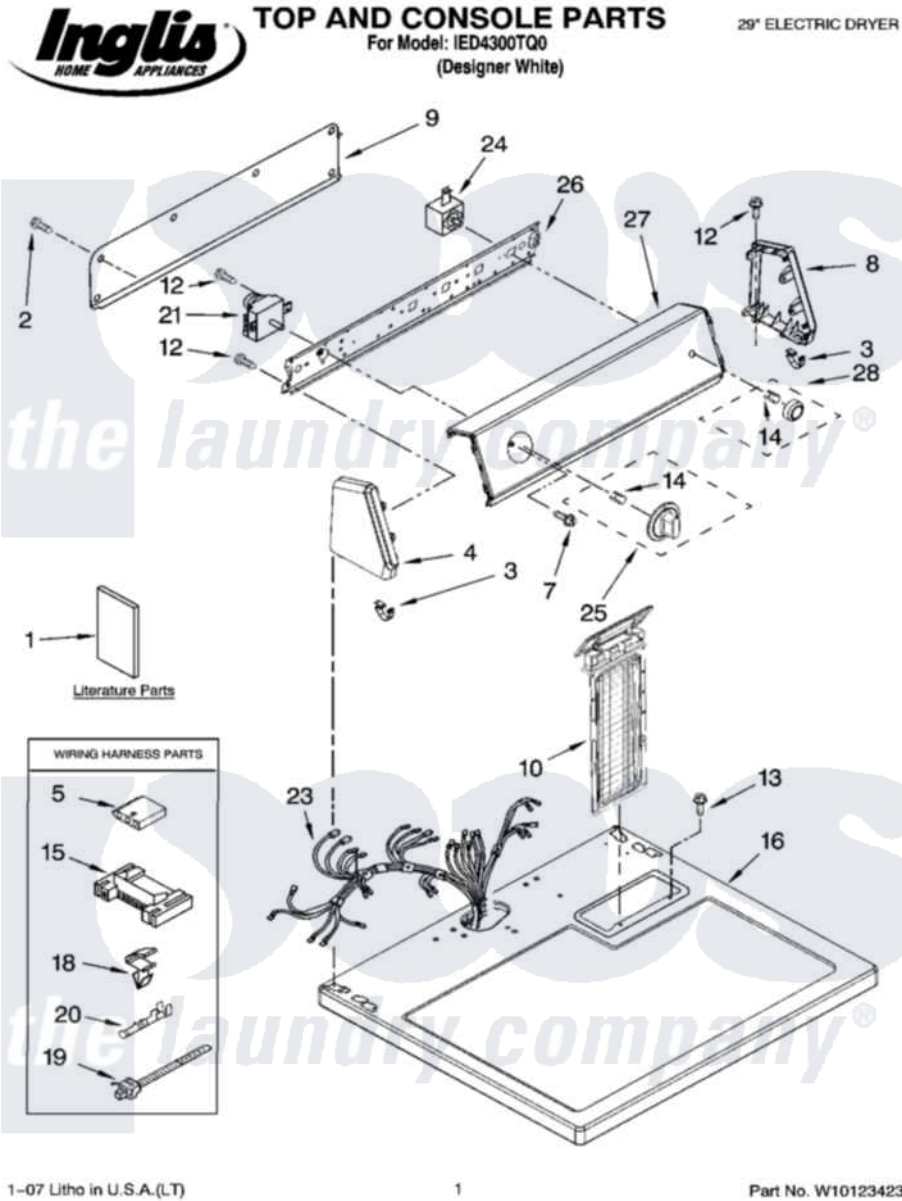

Whirlpool IED4300TQ0 01 - TOP AND CONSOLE PARTS

1-07 Litho in U.S.A.(LT)

1

Part No. W10123423

Whirlpool Residential Whirlpool IED4300TQ0 Dryer Parts Parts Diagram 01 - TOP AND CONSOLE PARTS
 Click on the part number to view part

Item	Original Part Number	Replaced By	Status	Part Description
1	8578202		Not Available	Guide, Use & Care
"	W10088970		Not Available	Instructions, Installation
"	W10042990		Not Available	Sheet, Cycle Feature
"	8576793		Not Available	Wiring Diagram
"	BLANK		Not Available	Following May Be Purchased DO-IT-YOURSELF REPAIR MANUALS
"	677818		Not Available	Manual, Do-It- Yourself Repair (Dryer)
2	693995			Screw, Hex Head
3	8312709			Clip-Console
4	8579674	8579686		Endcap
5	3936144			Do-It-Yourself Repair Manuals
7	8533951	3400859		Screw, Grounding
8	8579673	8579685		Endcap
9	8274261			Do-It-Yourself Repair Manuals
10	8558467			Screen, Lint

12	8533971	90767	Screw, 8A X 3/8 HeX Washer Head Tapping
13	688983	487240	Screw, For Mtg. Service Capacitor
14	8536939		Clip, Knob
15	3395683		Receptacle, Multi-Terminal
16	8559800	8563663	Top
18	3394427		Clip-Harness
19	3391249		Cable Tie, Push Mount
20	94614		Terminal
21	8299781		Timer, 60 Hz
23	8576500	W10450292	Harness, Wiring
24	3977456		Switch, Push-To-Start
25	W10110064		Timer Knob Assembly
26	8579672		Bracket, Control
27	W10116644		Panel, Control
28	W10110065		Knob, Push-To-Start