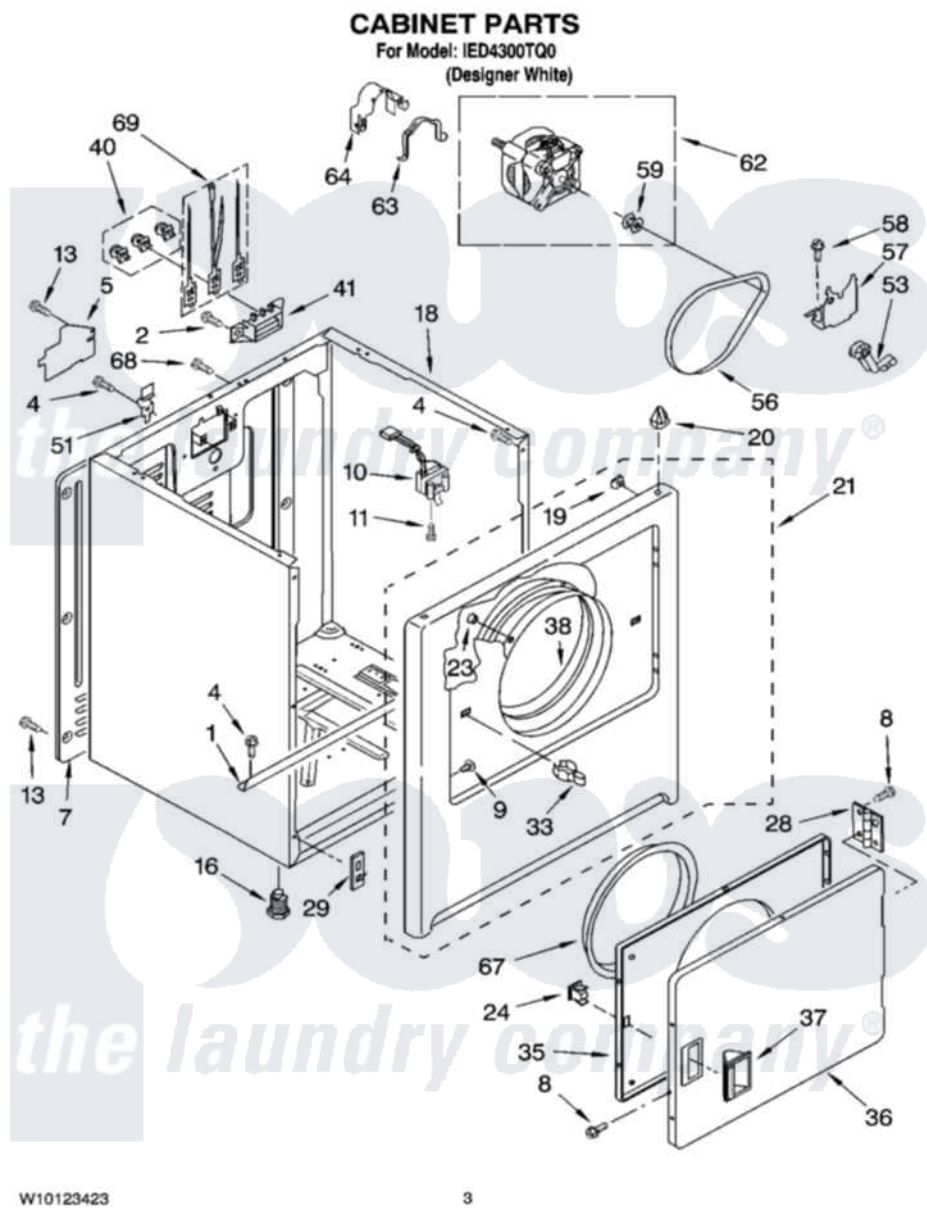

Whirlpool IED4300TQ0 02 - CABINET PARTS

W10123423

3

Whirlpool [Residential Whirlpool IED4300TQ0 Dryer Parts](#) Parts Diagram 02 - CABINET PARTS
Click on the part number to view part

Item	Original Part Number	Replaced By	Status	Part Description
1	8541400			Bracket, Cabinet
2	3393008	308685		Side Trim)
4	343641	681414		Screw, 10AB X 1/2
5	3396795			Cover, Terminal Block
7	3396807	280040		Panel-Rear
8	342055	488627		Screw
9	3404413			Plug, Hinge Hole
10	3406104	3406105		Door Switch Assembly
11	697773	3395530		Screw
13	693995			Screw, Hex Head
16	3392100	49621		Feet-Leveling
18	8530603	8533643		Cabinet
19	98234			Clip, U-Bend
20	690363	18776		Lock, Front Top
21	3403571	279844		Panel
23	685203	279220		Clip

24	690081	279570	Latch
28	3405514	W10362431	Hinge And Pin Assembly
29	3394083		Clip, Front Panel
33	696144	279570	Latch
35	3403371		Door, Inner
36	3403361		Door Front
37	3405184		Handle, Door
38	8066124	279264	Air Channel Box
40	279393		Terminal Block Screw Kit
41	3397659		Block, Terminal
51	8066217		Hinge, Top
53	691366		Idler And Pulley Assembly
56	8066065	341241	Belt
57	348780		Base, Motor
58	3400500		Bolt, 3405245 5/16-18 X 3/4
59	8066184		Pulley, Motor
62	8066206	279827	Motor-Drve
63	660658		Clamp, Motor Mounting 343481 685441
64	3404162		Clamp, Motor
67	3405245		5/16-18 X 3/4
68	697776	4331106	Screw, No.10-32 X 7/16
69	279318		Terminal Tinned And Brass Panel