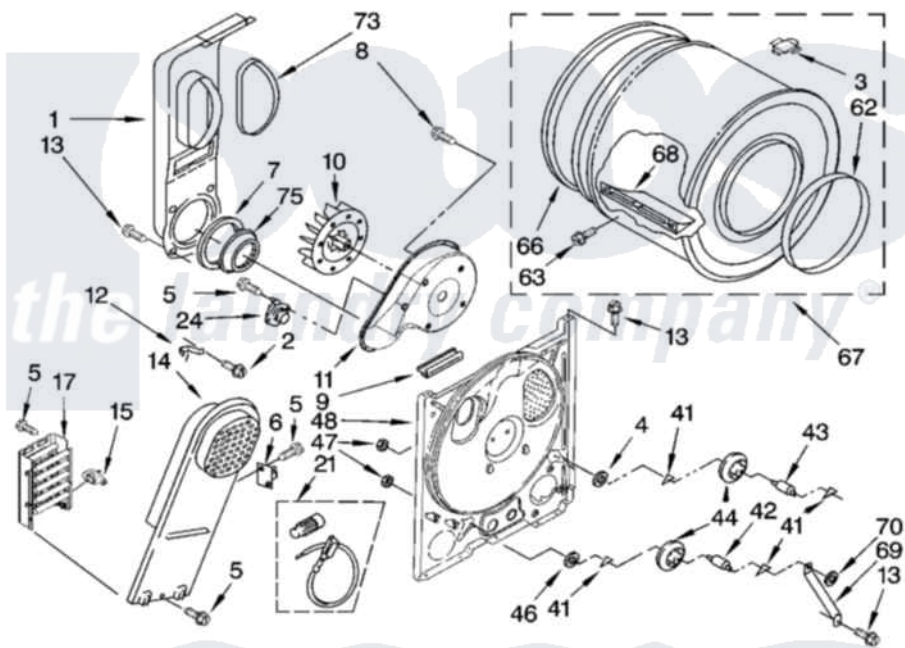

Whirlpool IED4300TQ0 03 - BULKHEAD PARTS, OPTIONAL PARTS (NOT INCLUDED)

**BULKHEAD PARTS**

For Model: IED4300TQ0  
(Designer White)

W10123423

5

Whirlpool [Residential Whirlpool IED4300TQ0 Dryer Parts](#) Parts Diagram 03 - BULKHEAD PARTS, OPTIONAL PARTS (NOT INCLUDED)

[Click on the part number to view part](#)

Item	Original Part Number	Replaced By	Status	Part Description
1	694283	<a href="#">279505</a>		Chute
2	<a href="#">489463</a>			Screw, 8-18 X 1/16
3	<a href="#">8066086</a>			Plug, Drum Hole
4	<a href="#">3388703</a>			Washer, Support
5	<a href="#">90767</a>			Screw, 8A X 3/8 HeX Washer Head Tapping
6	3977393	<a href="#">279816</a>		Cutoff-Tml
7	<a href="#">347139</a>			Seal, Lint Chute
8	3390647	<a href="#">488729</a>		Screw
9	3392247	<a href="#">686889</a>		Pad
10	<a href="#">694089</a>			Wheel, Blower
11	<a href="#">8577230</a>			Housing, Blower
12	3398161			CLIP
13	343641	<a href="#">681414</a>		Screw, 10AB X 1/2
14	<a href="#">8541818</a>			Box, Heater