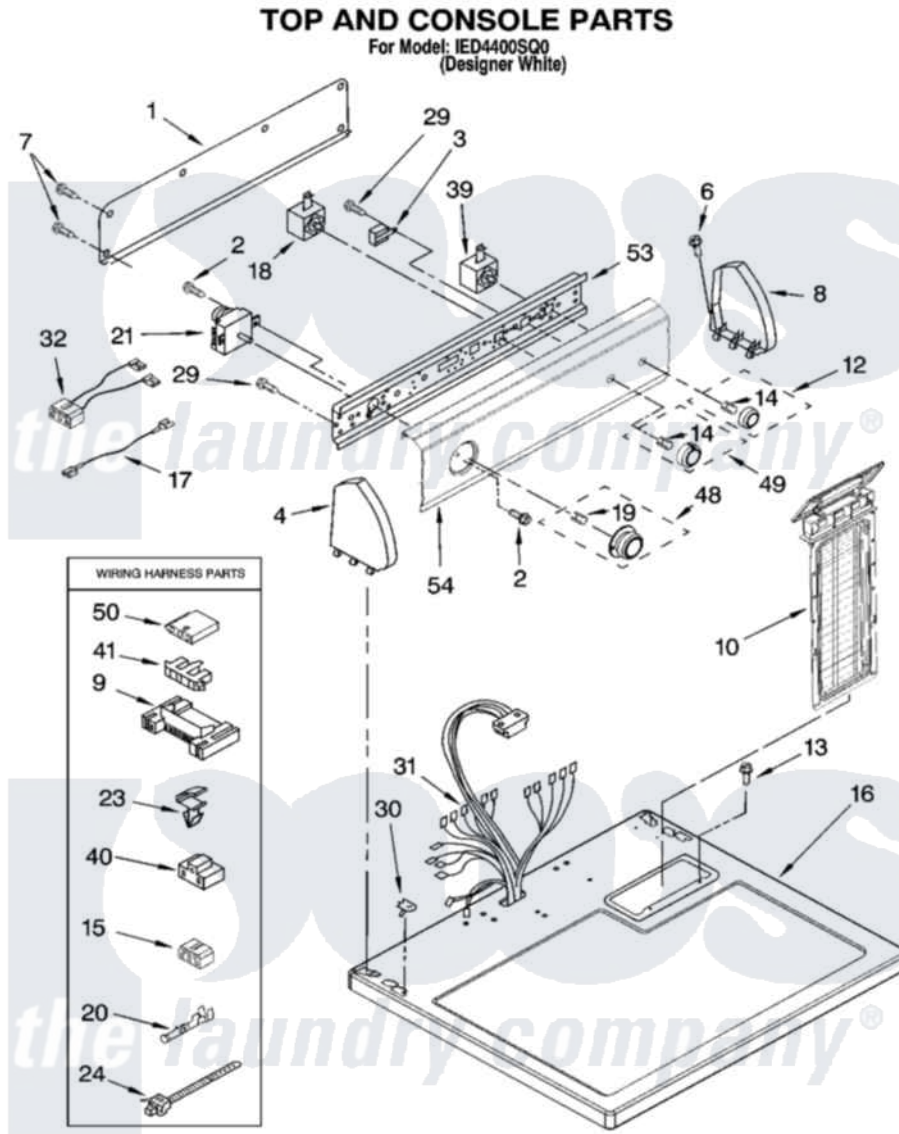

Whirlpool IED4400SQ0 02 - TOP AND CONSOLE PARTS

8181359

3

Whirlpool Residential Whirlpool IED4400SQ0 Dryer Parts Parts Diagram 02 - TOP AND CONSOLE PARTS
Click on the part number to view part

Item	Original Part Number	Replaced By	Status	Part Description
1	8274261			Do-It-Yourself Repair Manuals
2	8533951	3400859		Screw, Grounding
3	694419			Mini-Buzzer
4	8274437	279960		Endcap
6	388326			Screw, 8-18 X 1.25
7	693995			Screw, Hex Head
8	8274434	279960		Endcap
9	3395683			Receptacle, Multi-Terminal
10	8558463			HAndle And Lint Screen Assembly
12	8538959			Knob, Push-To-Start
13	688983	487240		Screw, For Mtg. Service Capacitor
14	8536939			Clip, Knob
15	3347243			Block, Disconnect
16	8557930	8563985		Top
17	3401668			Wire, Jumper

18	3399639		Switch, Rotary Temperature
19	688805		Clip, Spring Knob
20	94614		Terminal
21	3979617		Timer, 60 Hz
23	3394427		Clip-Harness
24	3391249		Cable Tie, Push Mount
29	8533971	90767	Screw, 8A X 3/8 HeX Washer Head Tapping
30	357213		Nut, Push-In
31	8299871	8576502	Harness, Wiring
32	8539893		Wire, Jumper
39	3398094		Switch, Push To Start
40	3401144		Connector
41	3397269		Connector, Timer
48	8538953		Timer Knob Assembly
49	8538957		Knob, Control
50	3936144		Do-It-Yourself Repair Manuals
53	8271418		Bracket, Control
54	8578967		Panel, Control