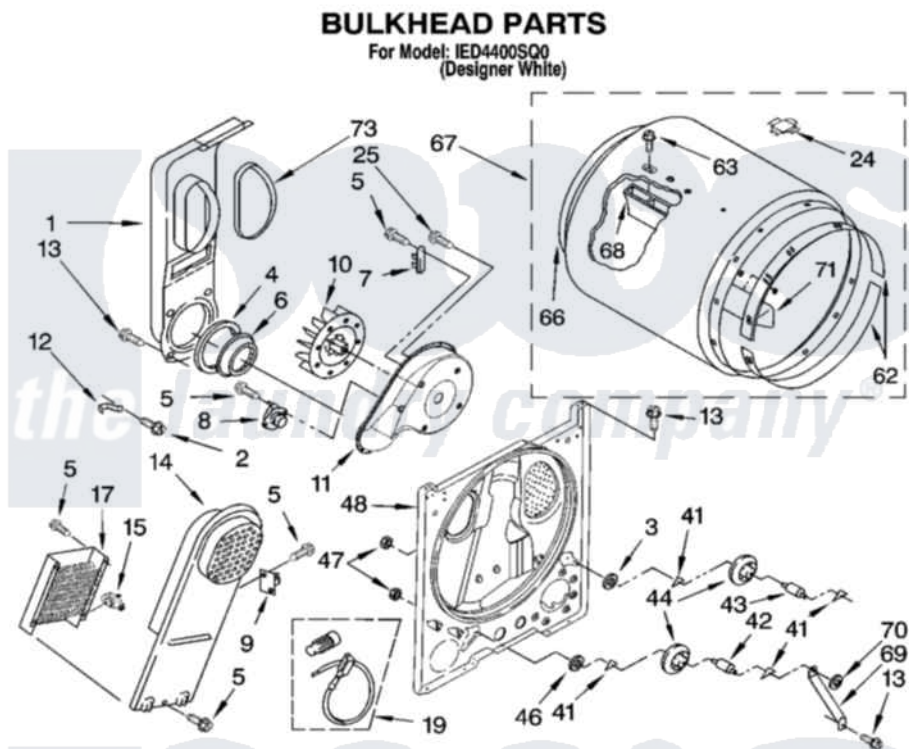

Whirlpool IED4400SQ0 03 - BULKHEAD PARTS, OPTIONAL PARTS (NOT INCLUDED)

8181359

5

Whirlpool [Residential Whirlpool IED4400SQ0 Dryer Parts](#) Parts Diagram 03 - BULKHEAD PARTS, OPTIONAL PARTS (NOT INCLUDED)

[Click on the part number to view part](#)

Item	Original Part Number	Replaced By	Status	Part Description
1	348368			Lint Chute Assembly
2	489463			Screw, 8-18 X 1/16
3	3388703			Washer, Support
4	347139			Seal, Lint Chute
5	90767			Screw, 8A X 3/8 HeX Washer Head Tapping
6	696302			Shield, Exhaust
7	3392519			Thermal Limiter
8	3387134			Thermostat, Internal-Bias
9	3977393	279816		Cutoff-Tml
10	694089			Wheel, Blower
11	8577230			Housing, Blower
12	8066155			Clip, Heater Box
13	343641	681414		Screw, 10AB X 1/2
14	8541818			Box, Heater