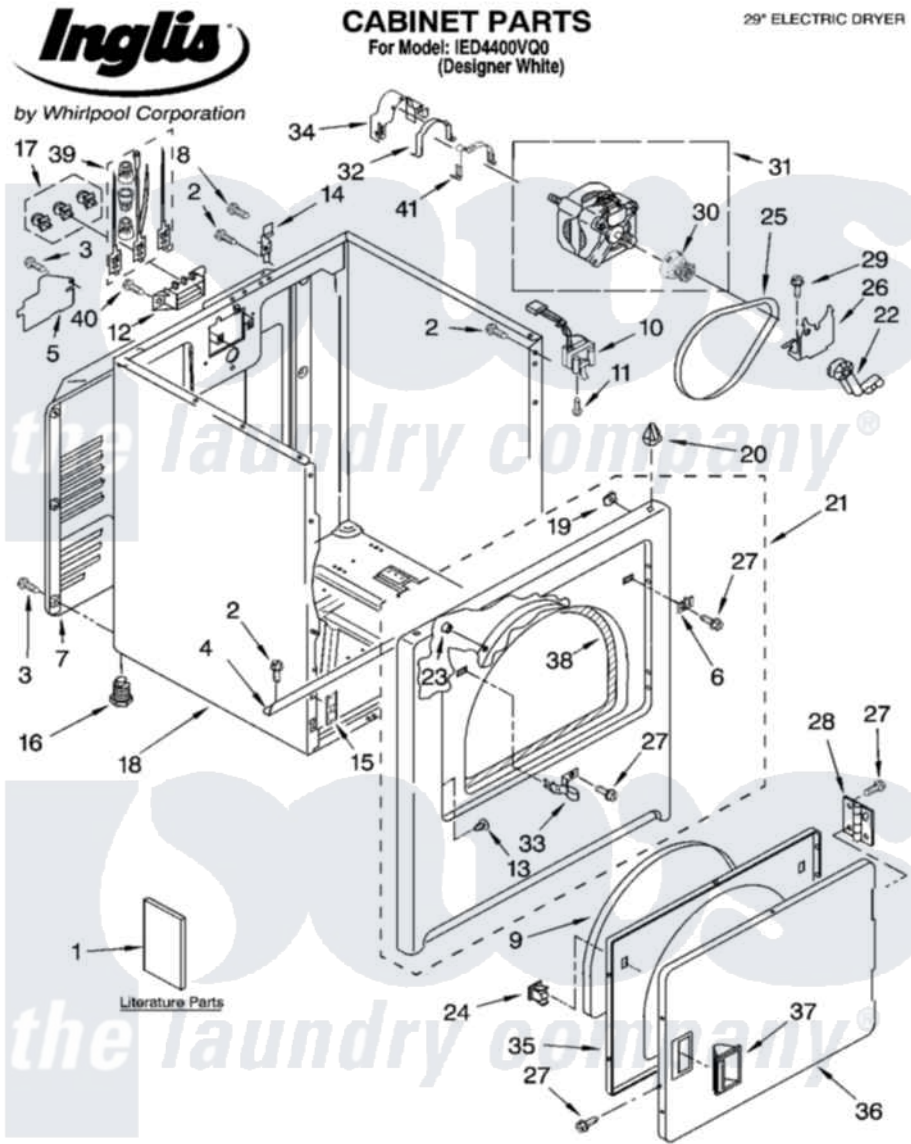

# Whirlpool IED4400VQ0 01 - CABINET PARTS

7-08 Litho in U.S.A. (LT.)(BAY)

1

Part No. W10211150 Rev. A

Whirlpool [Residential Whirlpool IED4400VQ0 Dryer Parts](#) Parts Diagram 01 - CABINET PARTS  
 Click on the part number to view part

Item	Original Part Number	Replaced By	Status	Part Description
1	8577187		Not Available	Instructions, Installation
"	W10042990		Not Available	Sheet, Cycle Feature
"	W10151579		Not Available	Guide, Use & Care
"	8576817		Not Available	Wiring Diagram
"	BLANK		Not Available	Following May Be Purchased DO-IT-YOURSELF REPAIR MANUALS
"	677818		Not Available	Manual, Do-It- Yourself Repair (Dryer)
2	343641	<a href="#">681414</a>		Screw, 10AB X 1/2
3	<a href="#">693995</a>			Screw, Hex Head
4	<a href="#">8541400</a>			Bracket, Cabinet
5	<a href="#">3396795</a>			Cover, Terminal Block
6	<a href="#">3403630</a>			Plug, Strike Hole
7	3396805	<a href="#">280043</a>		Panel-Rear
8	697776	<a href="#">4331106</a>		Screw, No.10-32 X 7/16
9	<a href="#">3405246</a>			Seal, Door Push-To-Start