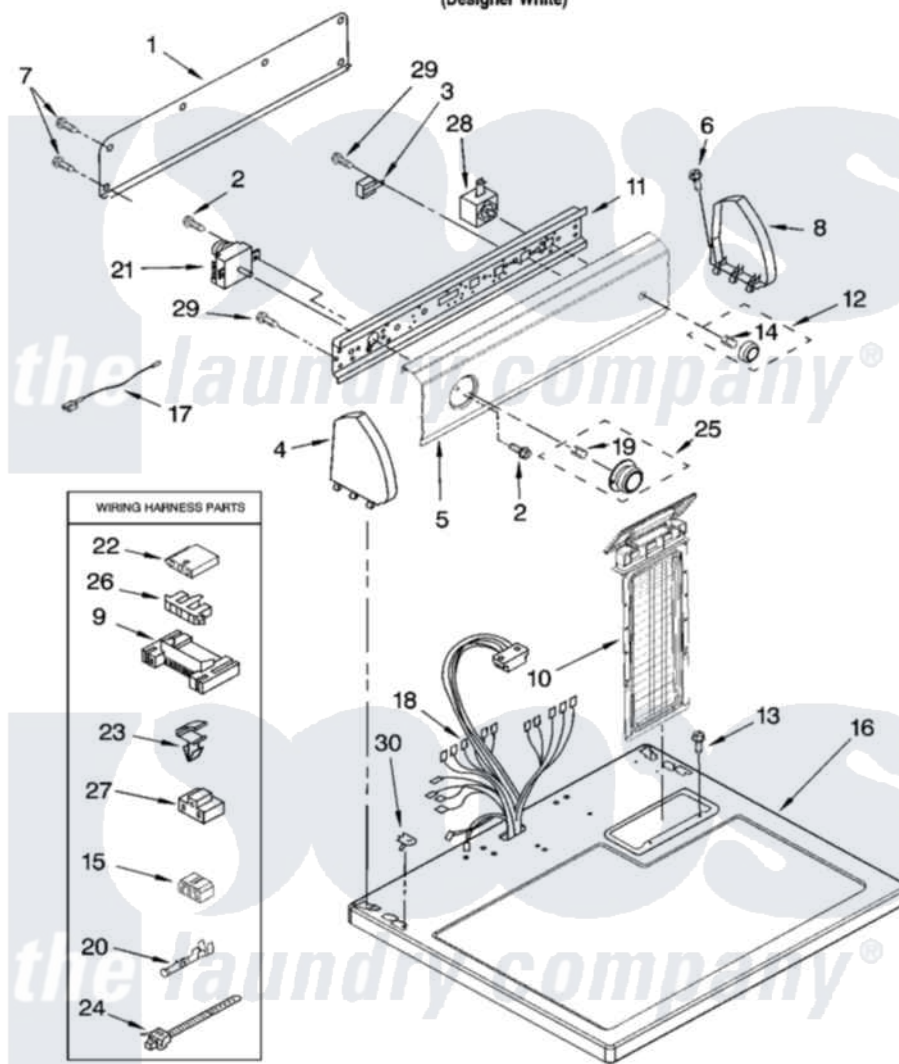

# Whirlpool IED4400VQ0 02 - TOP AND CONSOLE PARTS

## TOP AND CONSOLE PARTS

For Model: IED4400VQ0  
(Designer White)

W10211150

3

Whirlpool Residential Whirlpool IED4400VQ0 Dryer Parts Parts Diagram 02 - TOP AND CONSOLE PARTS

[Click on the part number to view part](#)

Item	Original Part Number	Replaced By	Status	Part Description
1	<a href="#">8274261</a>			Do-It-Yourself Repair Manuals
2	8533951	<a href="#">3400859</a>		Screw, Grounding
3	<a href="#">694419</a>			Mini-Buzzer
4	8274437	<a href="#">279960</a>		Endcap
5	<a href="#">W1020780Z</a>			Panel, Control
6	<a href="#">388326</a>			Screw, 8-18 X 1.25
7	<a href="#">693995</a>			Screw, Hex Head
8	8274434	<a href="#">279960</a>		Endcap
9	<a href="#">3395683</a>			Receptacle, Multi-Terminal
10	<a href="#">8558463</a>			HANDLE AND LINT SCREEN ASSEMBLY
11	<a href="#">8271418</a>			Bracket, Control
12	<a href="#">8538959</a>			Knob, Push-To-Start
13	688983	<a href="#">487240</a>		Screw, For Mtg. Service Capacitor
14	<a href="#">8536939</a>			Clip, Knob
15	<a href="#">3347243</a>			Block, Disconnect

16	8557930	<a href="#">8563985</a>	Top
17	3393815	<a href="#">3393812</a>	Wire, Jumper
18	<a href="#">8576502</a>		Harness, Wiring
19	<a href="#">688805</a>		Clip, Spring Knob
20	<a href="#">94614</a>		Terminal
21	<a href="#">8299781</a>		Timer, 60 Hz
22	<a href="#">3936144</a>		Do-It-Yourself Repair Manuals
23	<a href="#">3394427</a>		Clip-Harness
24	<a href="#">3391249</a>		Cable Tie, Push Mount
25	<a href="#">8538953</a>		Timer Knob Assembly
26	<a href="#">3397269</a>		Connector, Timer
27	<a href="#">3401144</a>		Connector
28	<a href="#">3977456</a>		Switch, Push-To-Start
29	8533971	<a href="#">90767</a>	Screw, 8A X 3/8 HeX Washer Head Tapping
30	<a href="#">357213</a>		Nut, Push-In