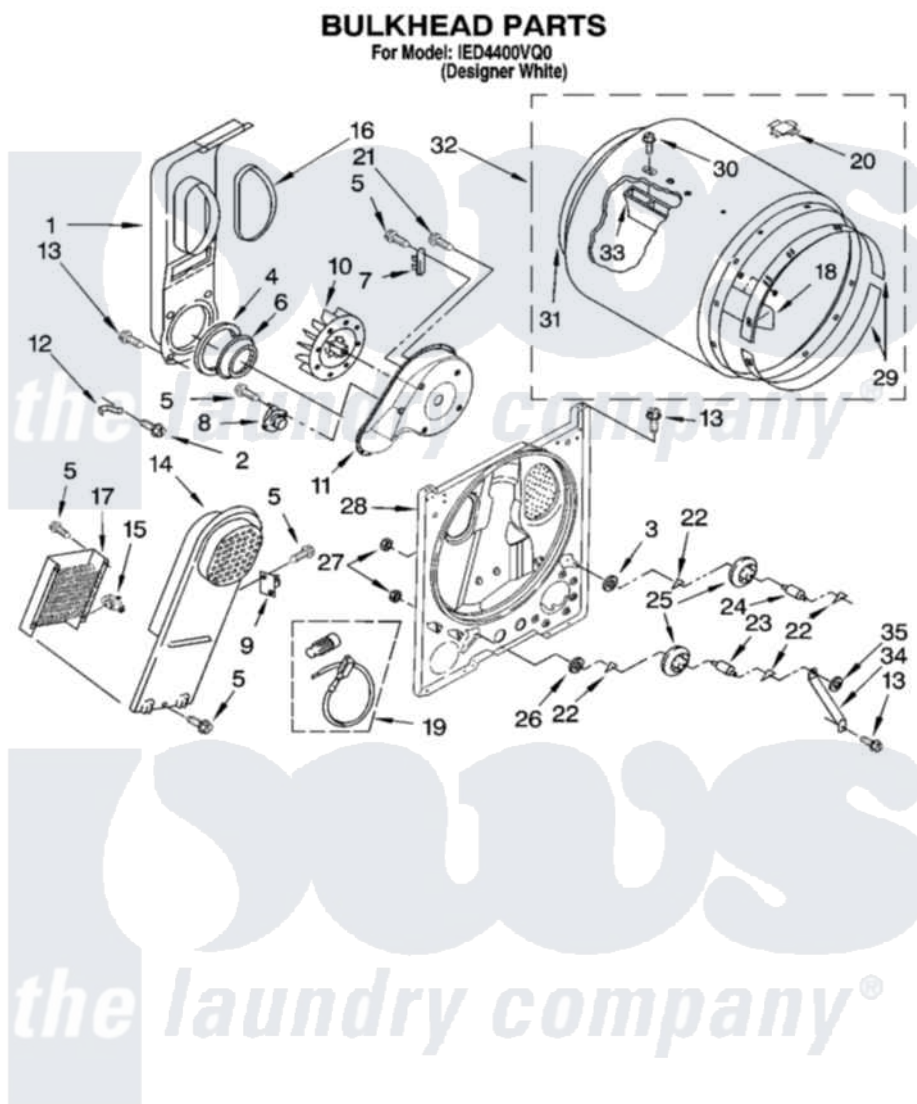

Whirlpool IED4400VQ0 03 - BULKHEAD PARTS, OPTIONAL PARTS (NOT INCLUDED)

W10211150

5

Whirlpool [Residential Whirlpool IED4400VQ0 Dryer Parts](#) Parts Diagram 03 - BULKHEAD PARTS, OPTIONAL PARTS (NOT INCLUDED)

[Click on the part number to view part](#)

Item	Original Part Number	Replaced By	Status	Part Description
1	348368			Lint Chute Assembly
2	489463			Screw, 8-18 X 1/16
3	3388703			Washer, Support
4	347139			Seal, Lint Chute
5	90767			Screw, 8A X 3/8 HeX Washer Head Tapping
6	696302			Shield, Exhaust
7	3392519			Thermal Limiter
8	3387134			Thermostat, Internal-Bias
9	3977393	279816		Cutoff-Tml
10	694089			Wheel, Blower
11	8577230			Housing, Blower
12	8066155			Clip, Heater Box
13	343641	681414		Screw, 10AB X 1/2
14	8541818			Box, Heater

15	3977767		Thermostat, High Limit 250 F
16	339956		Seal, Air Duct To Bulkhead
17	3403585	279838	Element
18	3403636		Baffle, Drum
19	279457		Wire Kit, Terminal
20	8066086		Plug, Drum Hole
21	3390647	488729	Screw
22	690997		Washer, Thrust
23	3399506	W10359270	Shaft, Drum Roller Threads
24	3399507	W10359269	Shaft, Drum Roller Threads
25	3397590	349241T	Support
26	348197		Washer, Support
27	3359452		Nut, Lock
28	3403491	279796	Bulkhead
29	692526	279441	BeaRng-Rng
30	W10109200		Screw, Baffle Mounting
31	3406130	279857	Seal
32	695587		Drum Assembly
33	692490		Baffle, Drum
34	3976434		Bracket, Support Shaft
35	90296		Nut, Push On
	BLANK	Not Available	ACCESSORY PARTS
"	279948	4392065	Kit, Dryer Repair
"	3406839		Dry Rack Assembly
"	8522199		Accessory Parts
"	72017		Paint, Touch-Up
"	350930		Paint, Pressurized Spray B
"	350938		Paint, Pressurized Spray B
"	799344		Paint, Touch-Up)