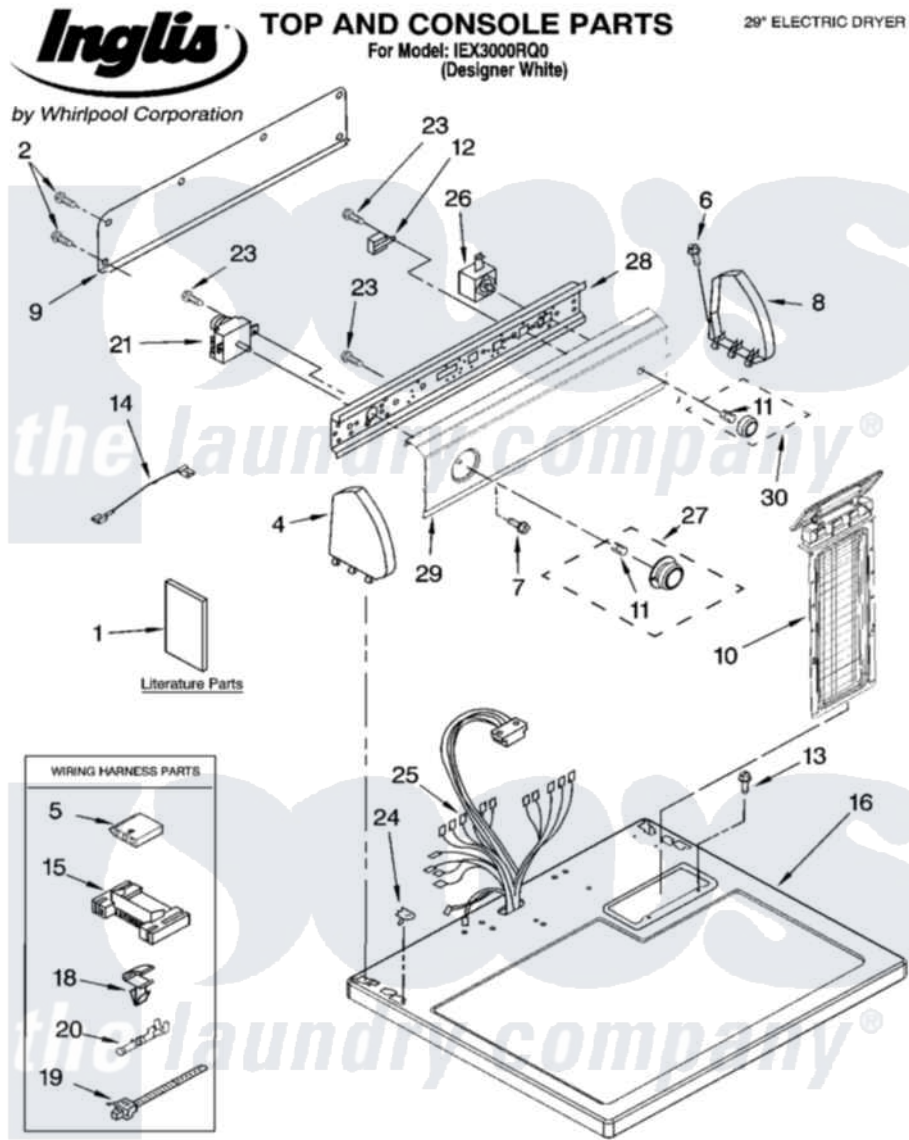

Whirlpool IEX3000RQ0 01 - TOP AND CONSOLE PARTS

3-05 Litho in U.S.A. (LT)

1

Part No. 8180608

Whirlpool Residential Whirlpool IEX3000RQ0 Dryer Parts Parts Diagram 01 - TOP AND CONSOLE PARTS
 Click on the part number to view part

Item	Original Part Number	Replaced By	Status	Part Description
1	8574879		Not Available	Guide, Use & Care
"	8574878		Not Available	Sheet, Cycle Feature
"	8535914		Not Available	Instructions, Installation
"	8528187			Wiring Diagram
"	BLANK		Not Available	Following May Be Purchased DO-IT-YOURSELF REPAIR MANUALS
"	677818		Not Available	Manual, Do-It- Yourself Repair (Dryer)
2	693995			Screw, Hex Head
4	8274437	279960		Endcap
5	3936144			Do-It-Yourself Repair Manuals
6	388326			Screw, 8-18 X 1.25
7	8533951	3400859		Screw, Grounding
8	8274434	279960		Endcap
9	8274261			Do-It-Yourself Repair Manuals
10	8558467			Screen, Lint

11	8536939		Clip, Knob
12	694419		Mini-Buzzer
13	688983	487240	Screw, For Mtg. Service Capacitor
14	3393814		Not Available
"	3393815	3393812	Wire, Jumper
15	3395683		Receptacle, Multi-Terminal
16	8557930	8563985	Top
18	3394427		Clip-Harness
19	3391249		Cable Tie, Push Mount
20	94614		Terminal
21	8299780		Timer, 60 Hz
23	8533971	90767	Screw, 8A X 3/8 HeX Washer Head Tapping
24	357213		Nut, Push-In
25	8299865	8576499	Harness, Wiring
26	3977456		Switch, Push-To-Start
27	3957383		Timer Knob Assembly
28	8271418		Bracket, Control
29	8573822		Panel, Control
30	8557462		Knob, Push-To-Start