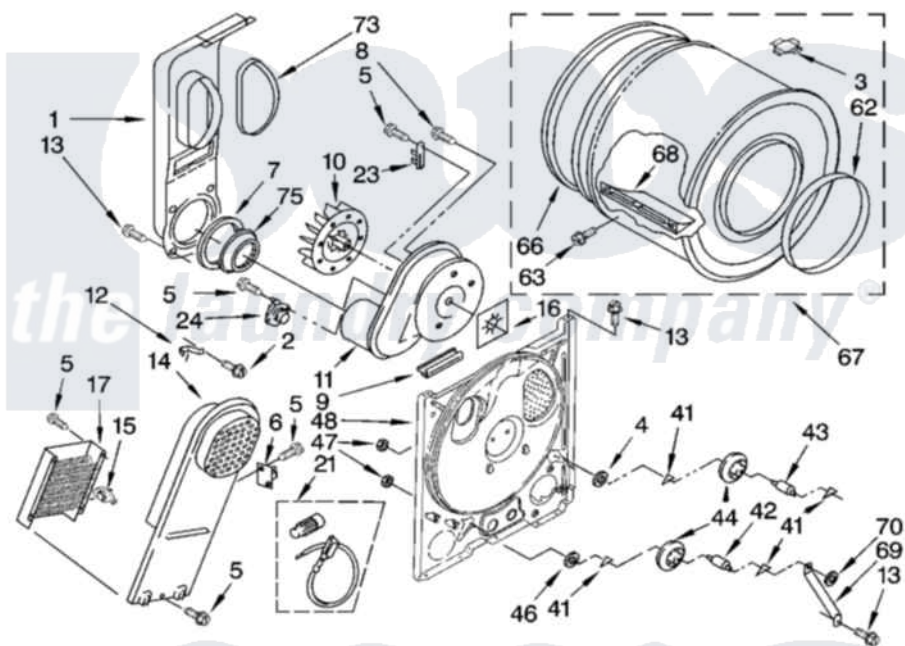

Whirlpool IEX3000RQ0 03 - BULKHEAD PARTS, OPTIONAL PARTS (NOT INCLUDED)

BULKHEAD PARTS

For Model: IEX3000RQ0
(Designer White)

8180608

5

Whirlpool [Residential Whirlpool IEX3000RQ0 Dryer Parts](#) Parts Diagram 03 - BULKHEAD PARTS, OPTIONAL PARTS (NOT INCLUDED)

[Click on the part number to view part](#)

Item	Original Part Number	Replaced By	Status	Part Description
1	694283	279505		Chute
2	489463			Screw, 8-18 X 1/16
3	8066086			Plug, Drum Hole
4	3388703			Washer, Support
5	90767			Screw, 8A X 3/8 HeX Washer Head Tapping
6	3977393	279816		Cutoff-Tml
7	347139			Seal, Lint Chute
8	3390647	488729		Screw
9	3392247	686889		Pad
10	694089			Wheel, Blower
11	8557384	8577230		Housing, Blower
12	3398161			CLIP
13	343641	681414		Screw, 10AB X 1/2
14	8541818			Box, Heater

15	3977767		Thermostat, High Limit 250 F
16	3394196		Seal, Blower Shaft
17	8565582	279838	Element
21	279457		Wire Kit, Terminal
23	3392519		Thermal Limiter
24	660039	694674	Thermistor-Fix
41	690997		Washer, Thrust
42	3399506	W10359270	Shaft, Drum Roller Threads
43	3399507	W10359269	Shaft, Drum Roller Threads
44	3397590	349241T	Support
46	348197		Washer, Support
47	3359452		Nut, Lock
48	8529955	279793	Bulkhead
62	3394508		Ring, Bearing
63	97787	W10109200	Screw, Baffle Mounting
66	8066085	239087	Seal
67	3396775		Drum Assembly
68	342847		Baffle, Drum
69	3976435		Bracket, Support
70	90296		Nut, Push On
73	339956		Seal, Air Duct To Bulkhead
75	696302		Shield, Exhaust
	279948	4392065	Kit, Dryer Repair
"	689790		Dry Rack
"	8522199		Accessory Parts
"	72017		Paint, Touch-Up
"	350930		Paint, Pressurized Spray B
"	350938		Paint, Pressurized Spray B
"	799344		Paint, Touch-Up)