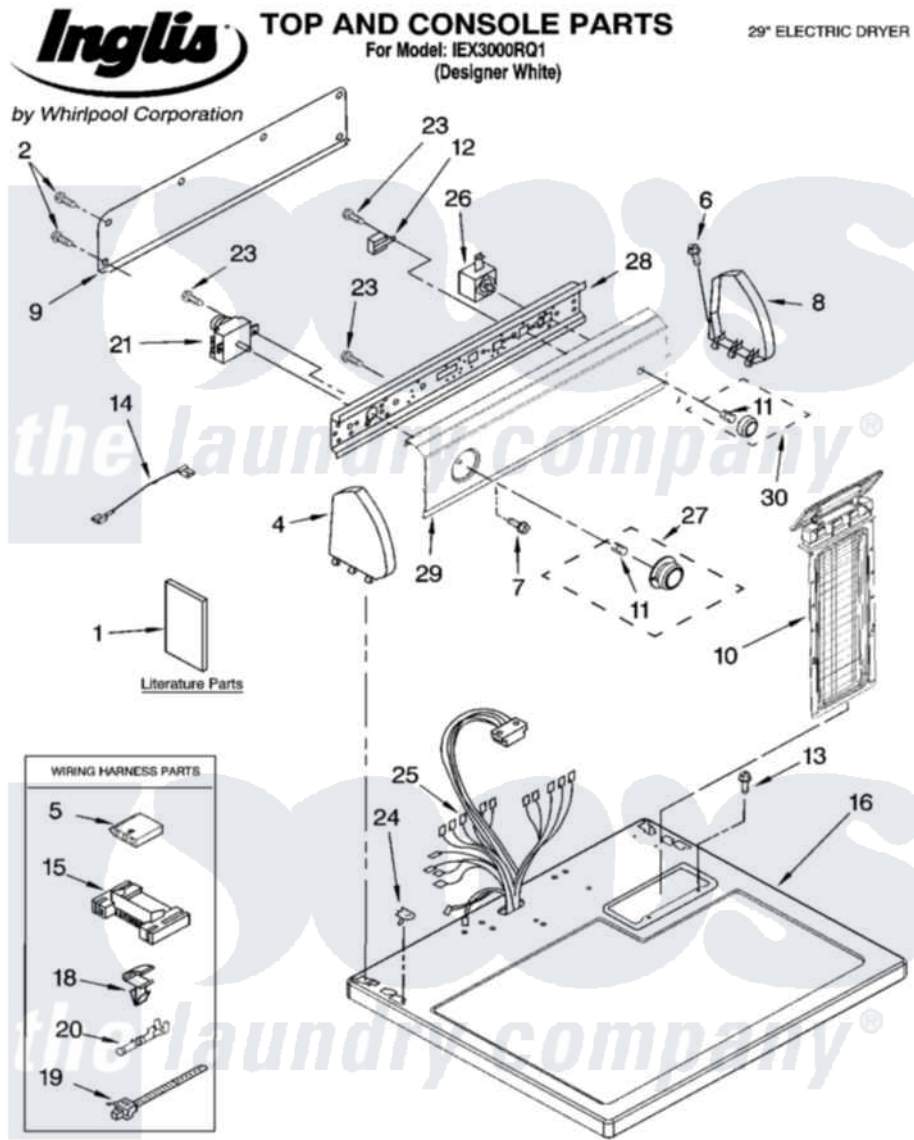

Whirlpool IEX3000RQ1 01 - TOP AND CONSOLE PARTS

11-05 Litho in U.S.A. (rcg)

1

Part No. 8180987

Whirlpool Residential Whirlpool IEX3000RQ1 Dryer Parts Parts Diagram 01 - TOP AND CONSOLE PARTS
 Click on the part number to view part

Item	Original Part Number	Replaced By	Status	Part Description
1	8578202		Not Available	Guide, Use & Care
"	8574878		Not Available	Sheet, Cycle Feature
"	8577187		Not Available	Instructions, Installation
"	8528187			Wiring Diagram
"	BLANK		Not Available	Following May Be Purchased DO-IT-YOURSELF REPAIR MANUALS
"	677818		Not Available	Manual, Do-It- Yourself Repair (Dryer)
2	693995			Screw, Hex Head
4	8274437	279960		Endcap
5	3936144			Do-It-Yourself Repair Manuals
6	388326			Screw, 8-18 X 1.25
7	8533951	3400859		Screw, Grounding
8	8274434	279960		Endcap
9	8274261			Do-It-Yourself Repair Manuals
10	8558467			Screen, Lint

11	8536939		Clip, Knob
12	694419		Mini-Buzzer
13	688983	487240	Screw, For Mtg. Service Capacitor
14	3393815	3393812	Wire, Jumper
15	3395683		Receptacle, Multi-Terminal
16	8557930	8563985	Top
18	3394427		Clip-Harness
19	3391249		Cable Tie, Push Mount
20	94614		Terminal
21	8299780		Timer, 60 Hz
23	8533971	90767	Screw, 8A X 3/8 HeX Washer Head Tapping
24	357213		Nut, Push-In
25	8299865	8576499	Harness, Wiring
26	3977456		Switch, Push-To-Start
27	3957383		Timer Knob Assembly
28	8271418		Bracket, Control
29	8573822		Panel, Control
30	8557462		Knob, Push-To-Start