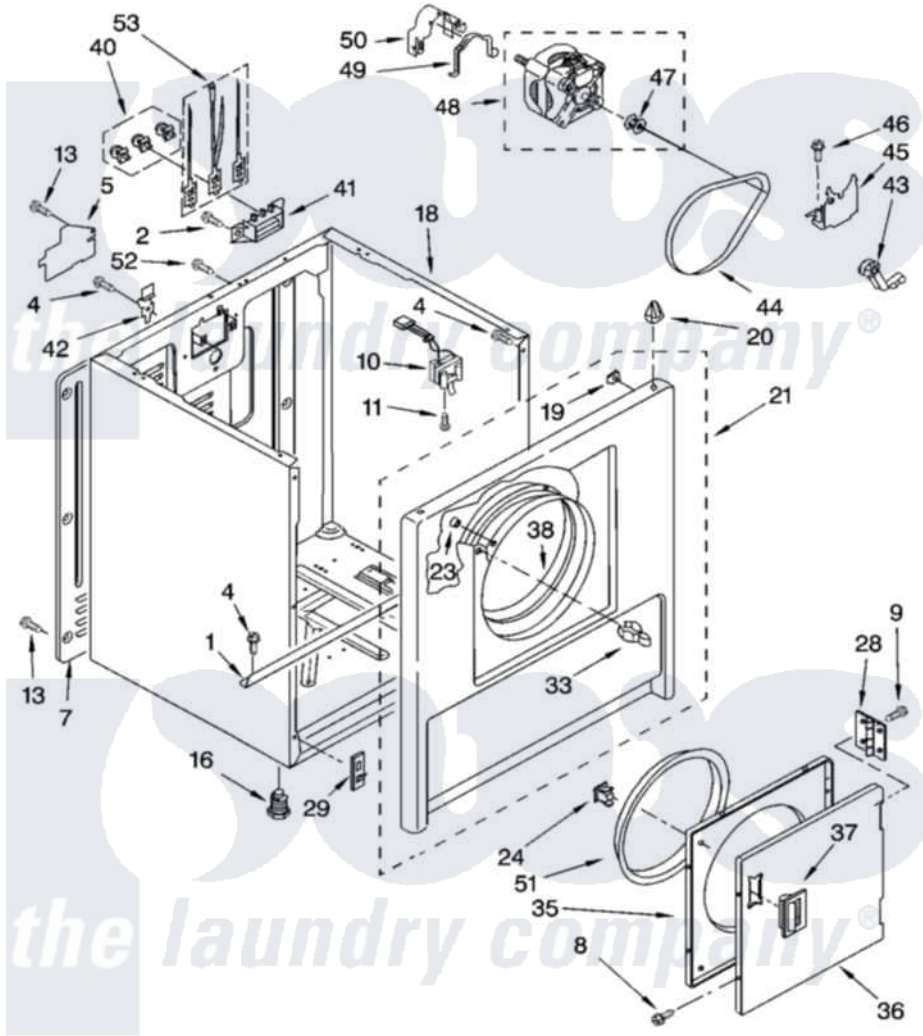

Whirlpool IEX3000RQ1 02 - CABINET PARTS

CABINET PARTS

For Model: IEX3000RQ1
(Designer White)

8180987

3

Whirlpool [Residential Whirlpool IEX3000RQ1 Dryer Parts](#) Parts Diagram 02 - CABINET PARTS
Click on the part number to view part

Item	Original Part Number	Replaced By	Status	Part Description
1	8541400			Bracket, Cabinet
2	3393008	308685		Side Trim)
4	343641	681414		Screw, 10AB X 1/2
5	3396795			Cover, Terminal Block
7	3396807	280040		Panel-Rear
8	342055	488627		Screw
9	694091			Trim, Side Right Hand
10	3406102			Door Switch Assembly
11	697773	3395530		Screw
13	693995			Screw, Hex Head
16	3392100	49621		Feet-Leveling
18	8530603	8533643		Cabinet
19	98234			Clip, U-Bend
20	690363	18776		Lock, Front Top
21	693197	280062		Panel
23	685203	279220		Clip

24	3389441		Door Catch Assembly
28	348023		Hinge And Pin Assembly
29	3394083		Clip, Front Panel
33	696144	279570	Latch
35	695656	280077	Door
36	348205		Door, Front
37	686711		Handle, Door
38	8066123	279264	Air Channel Box
40	279393		Terminal Block Screw Kit
41	3397659		Block, Terminal
42	238088	8066217	Hinge, Top
43	691366		Idler And Pulley Assembly
44	8066065	341241	Belt
45	348780		Base, Motor
46	3400500		Bolt, 3405245 5/16-18 X 3/4
47	3394341	W10299847	Pulley-Motor
48	8066206	279827	Motor-Drve
49	660658		Clamp, Motor Mounting 343481 685441
50	3404162		Clamp, Motor
51	3390734		Seal, Door
52	697776	4331106	Screw, No.10-32 X 7/16
53	279318		Terminal Tinned And Brass Panel