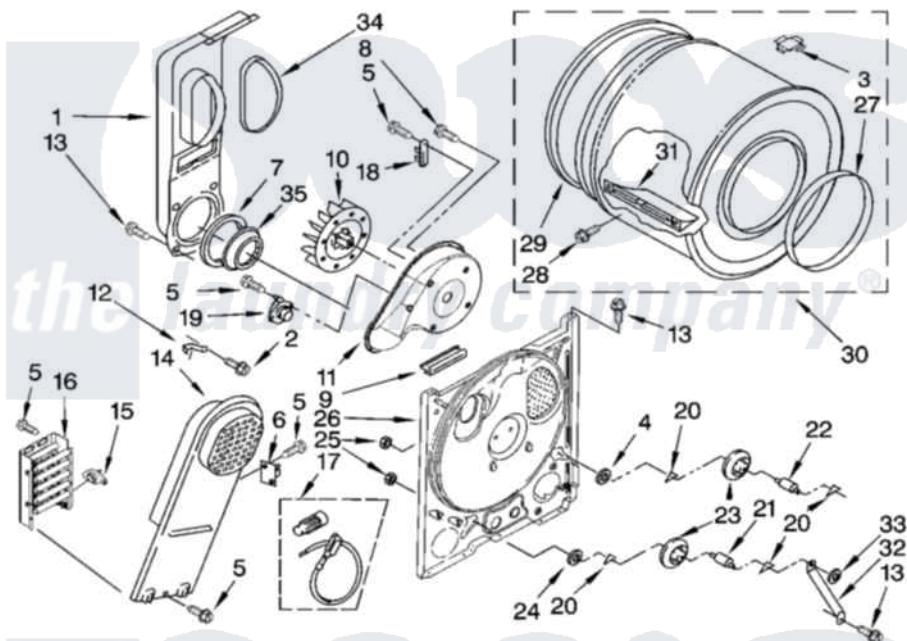

Whirlpool IEX3000RQ1 03 - BULKHEAD PARTS, OPTIONAL PARTS (NOT INCLUDED)

BULKHEAD PARTS

For Model: IEX3000RQ1
(Designer White)

Illus. Part

8180987

5

Whirlpool [Residential Whirlpool IEX3000RQ1 Dryer Parts](#) Parts Diagram 03 - BULKHEAD PARTS, OPTIONAL PARTS (NOT INCLUDED)

[Click on the part number to view part](#)

| Item | Original Part Number | Replaced By | Status | Part Description |
|------|-------------------------|------------------------|--------|---|
| 1 | 694283 | 279505 | | Chute |
| 2 | 489463 | | | Screw, 8-18 X 1/16 |
| 3 | 8066086 | | | Plug, Drum Hole |
| 4 | 3388703 | | | Washer, Support |
| 5 | 90767 | | | Screw, 8A X 3/8 HeX Washer Head Tapping |
| 6 | 3977393 | 279816 | | Cutoff-Tml |
| 7 | 347139 | | | Seal, Lint Chute |
| 8 | 3390647 | 488729 | | Screw |
| 9 | 3392247 | 686889 | | Pad |
| 10 | 694089 | | | Wheel, Blower |
| 11 | 8577230 | | | Housing, Blower |
| 12 | 3398161 | | | CLIP |
| 13 | 343641 | 681414 | | Screw, 10AB X 1/2 |
| 14 | 8541818 | | | Box, Heater |